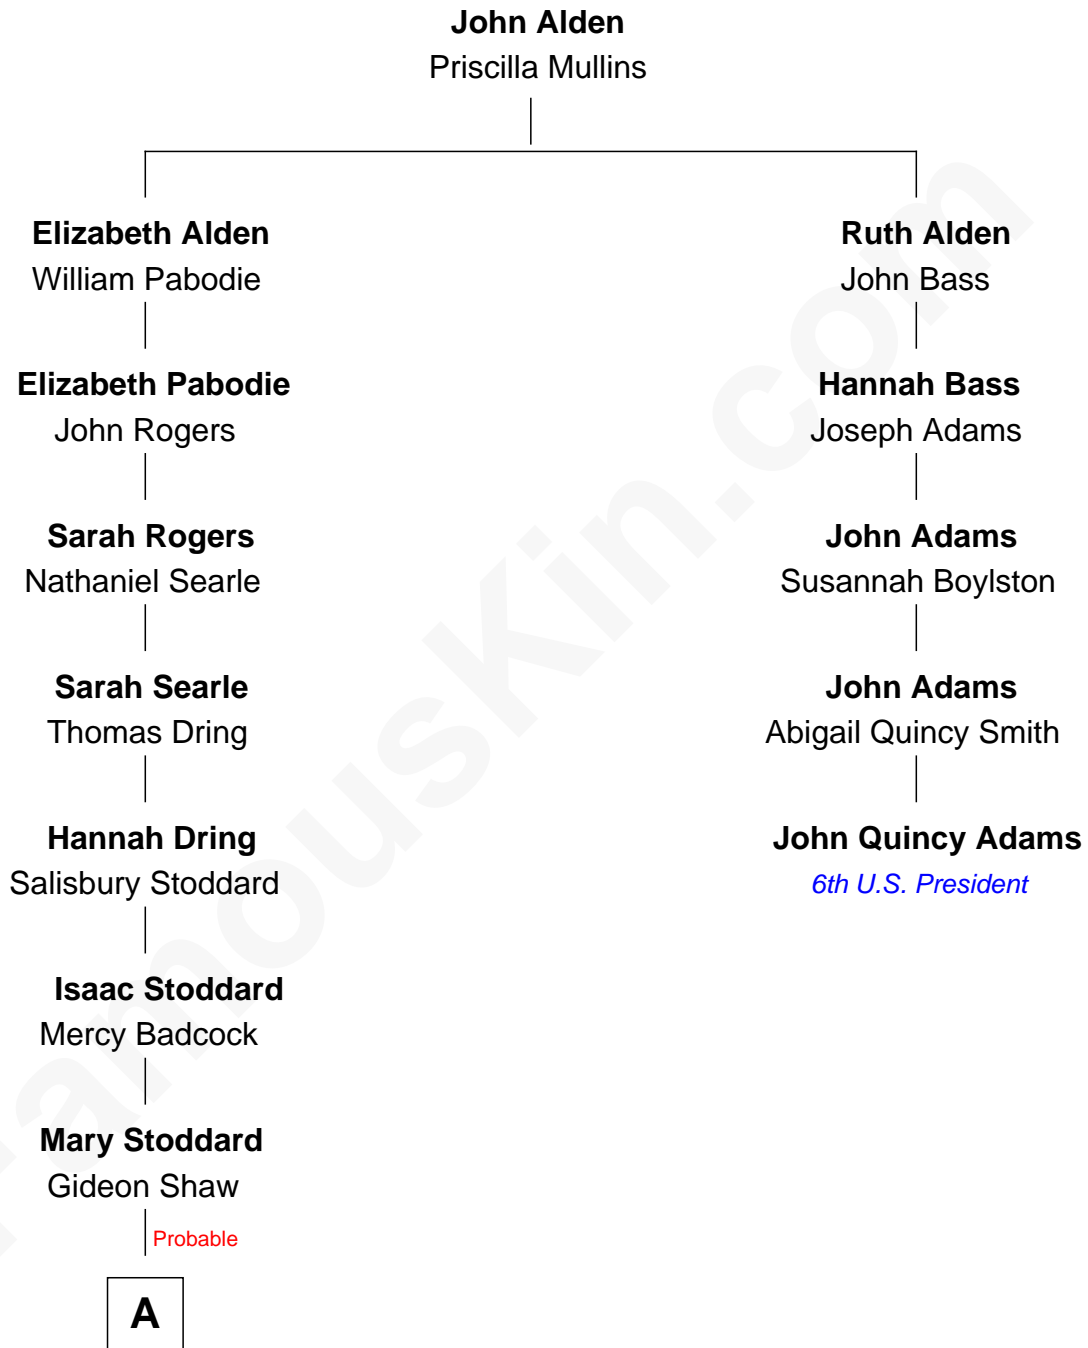

# FamousKin.com Relationship Chart of

**Kurt Cobain**

*Singer and Songwriter*

4th cousin 9 times removed of

**John Quincy Adams**

*6th U.S. President*

**A**

—  
**Nancy Shaw**  
Sidney Smith Ford

—  
**Sidney S. Ford**  
Mary Elizabeth Moore

—  
**Mary A. Ford**  
Jasper Gibson

—  
**Grace Almeda Gibson**  
John James Arthur Cobain

—  
**Leland Elmer Cobain**  
Iris Maxine LeBrot

—  
**Donald Leland Cobain**  
Wendy Elizabeth Fradenburg

—  
**Kurt Cobain**  
*Singer and Songwriter*