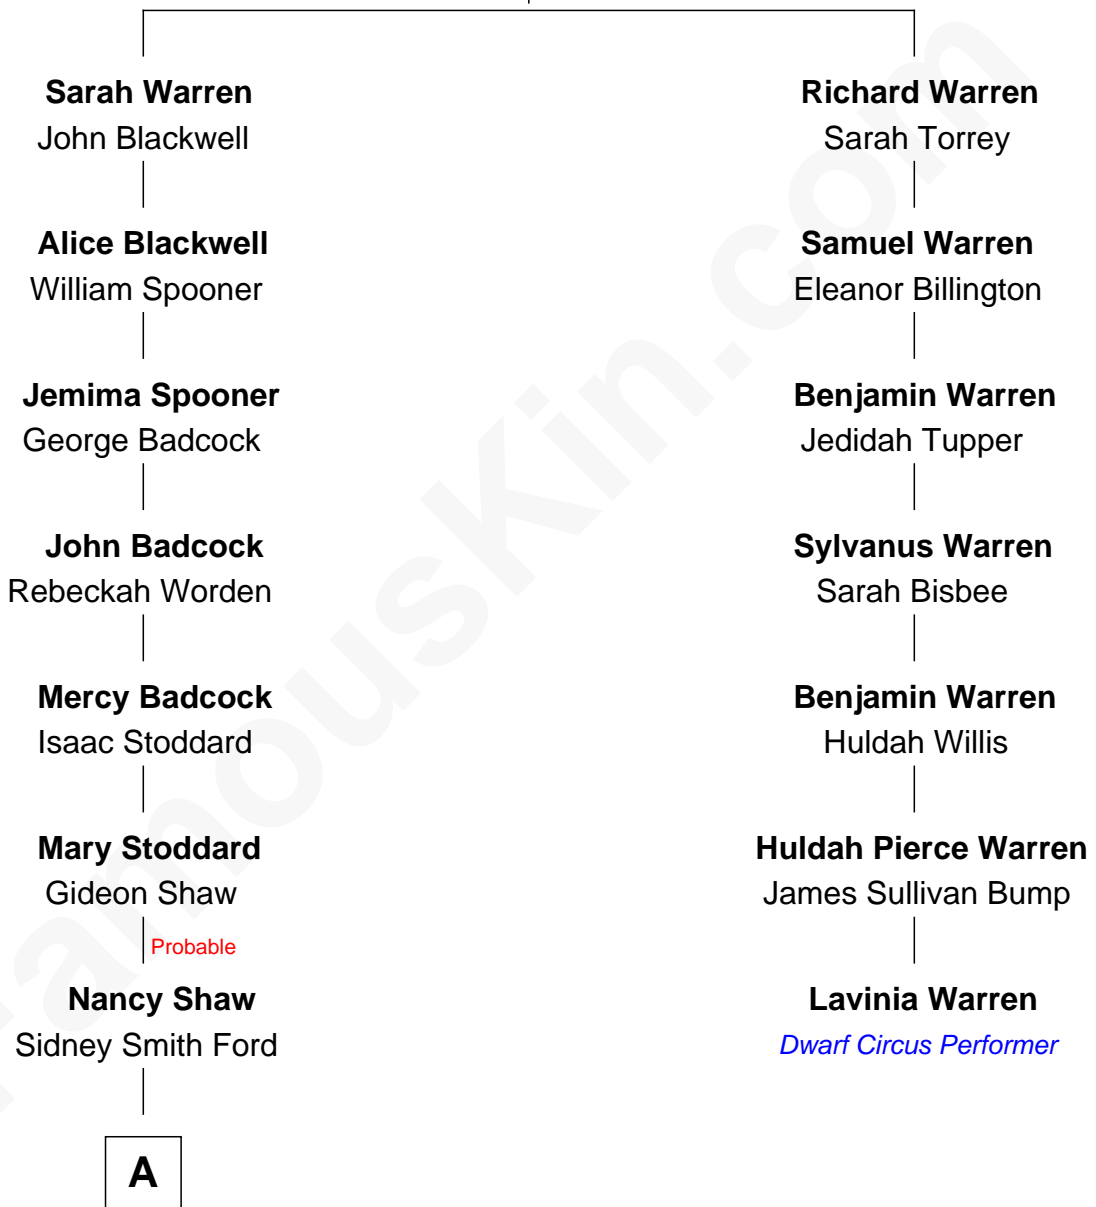

# FamousKin.com Relationship Chart of

**Kurt Cobain**

*Singer and Songwriter*

6th cousin 6 times removed of

**Lavinia Warren**

*Dwarf Circus Performer*

**Nathaniel Warren**

Sarah Walker

**A**

—  
**Sidney S. Ford**

Mary Elizabeth Moore

—  
**Mary A. Ford**

Jasper Gibson

—  
**Grace Almeda Gibson**

John James Arthur Cobain

—  
**Leland Elmer Cobain**

Iris Maxine LeBrot

—  
**Donald Leland Cobain**

Wendy Elizabeth Fradenburg

—  
**Kurt Cobain**

*Singer and Songwriter*