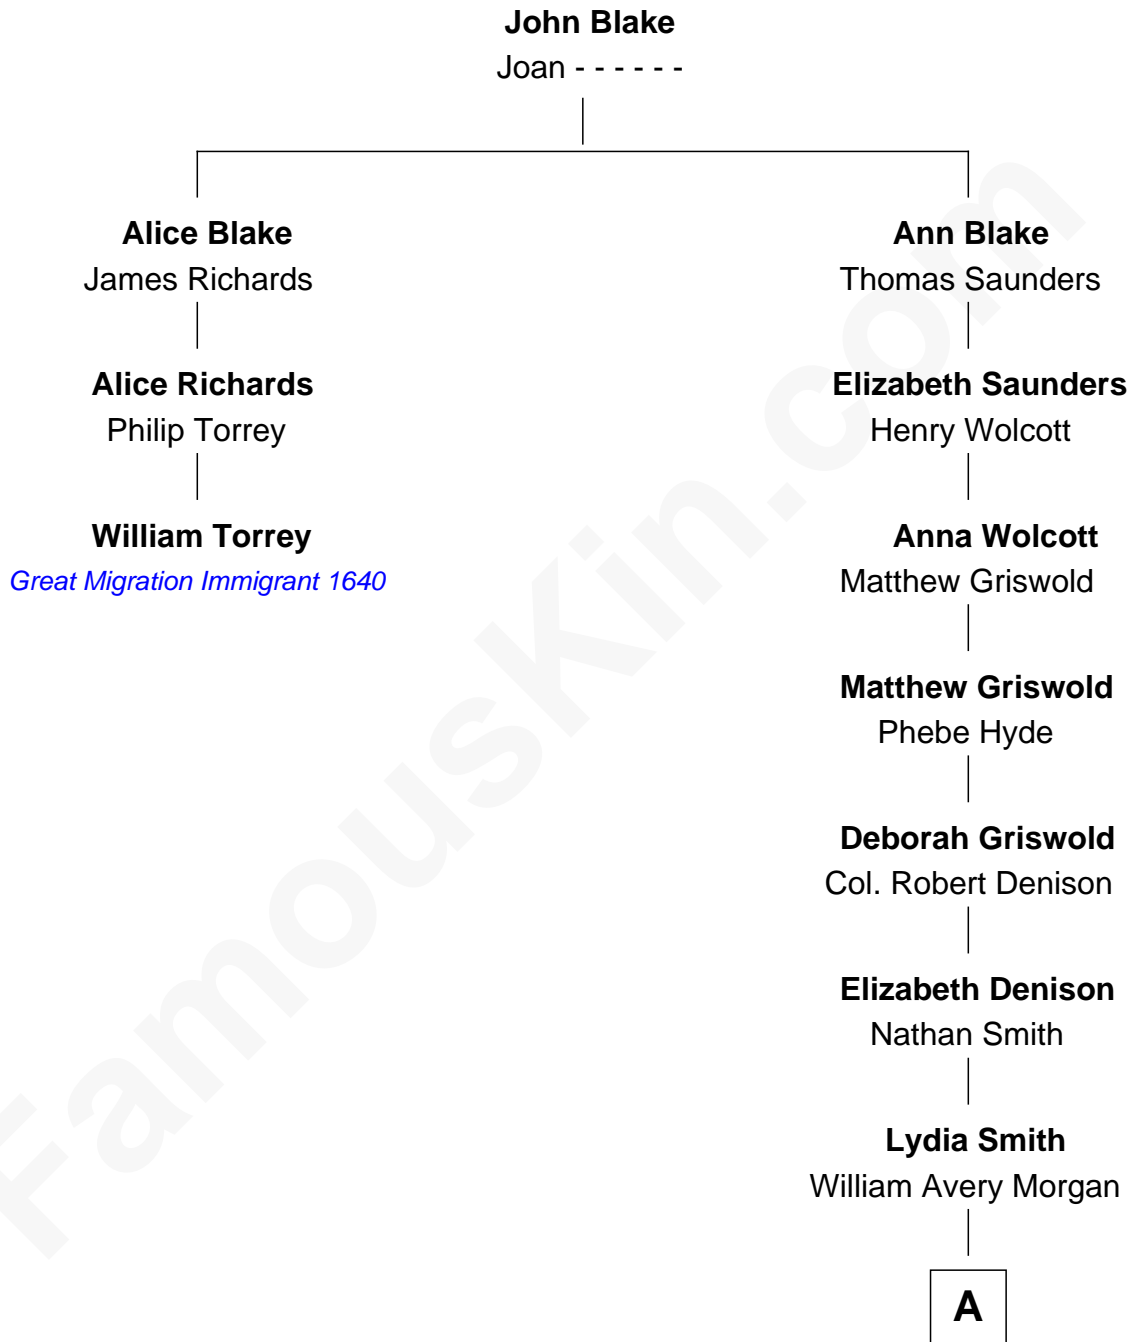

FamousKin.com

Relationship Chart of

William Torrey

(c1608 - 1690) *Great Migration Immigrant 1640*

2nd cousin 6 times removed of

Edwin D. Morgan

21st Governor of New York

A

Jasper Morgan
Catherine Copp

Edwin D. Morgan
21st Governor of New York

FamousKin.com