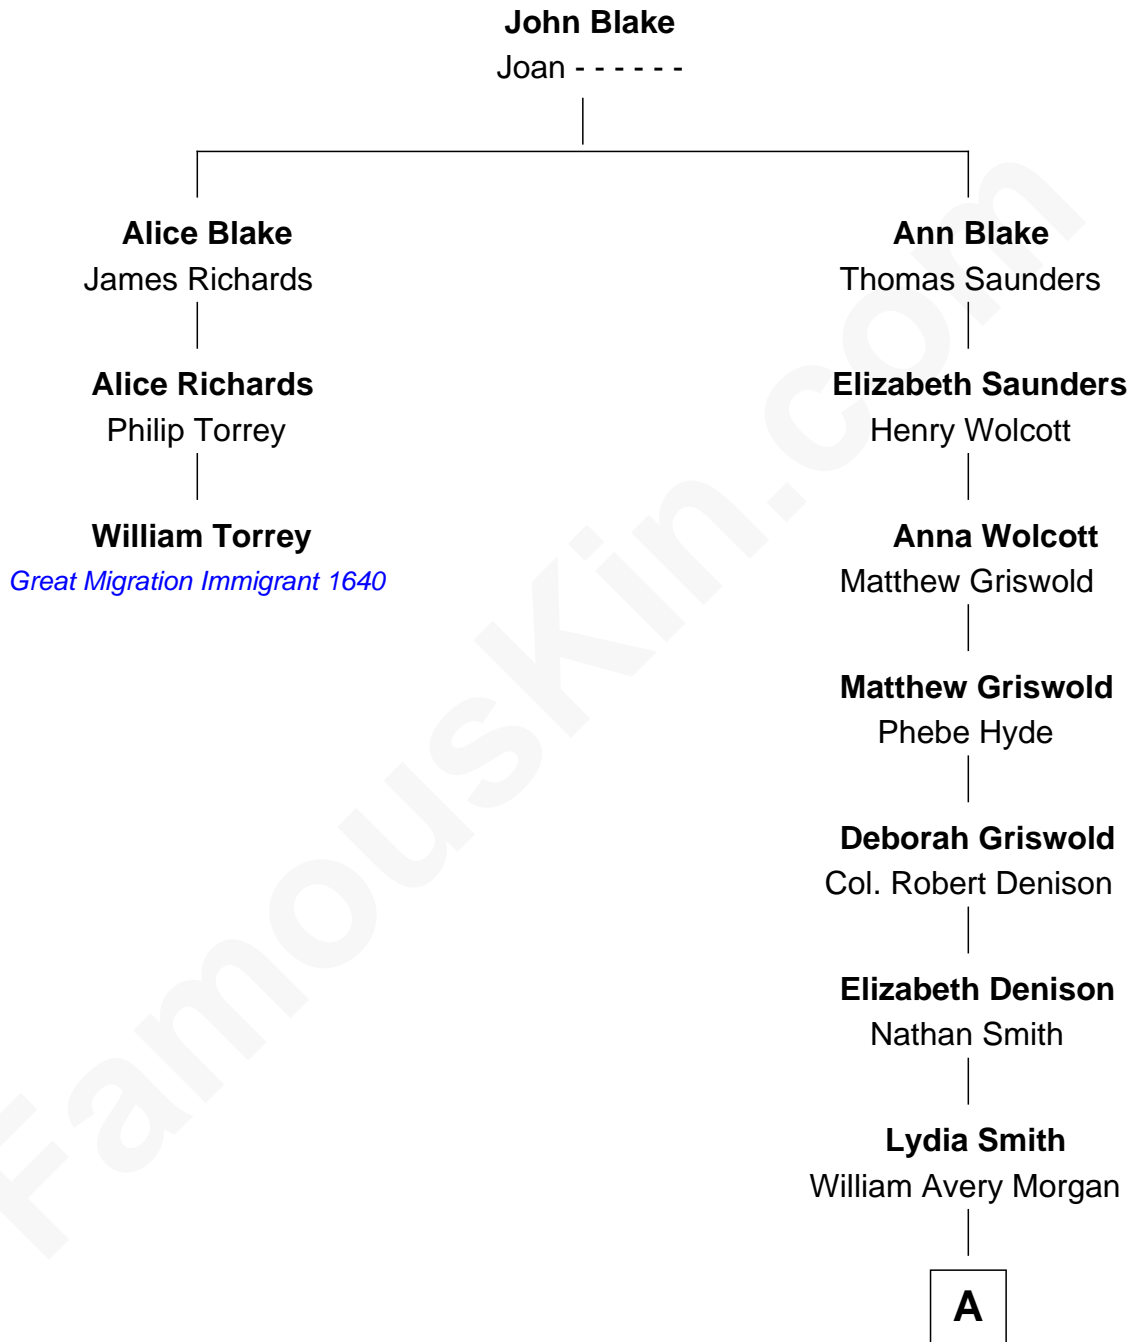

FamousKin.com

Relationship Chart of

William Torrey

(c1608 - 1690) *Great Migration Immigrant 1640*

2nd cousin 7 times removed of

Morgan Bulkeley

54th Governor of Connecticut

A

Col. Avery Morgan

Jerusha Gardiner

Lydia Smith Morgan

Eliphalet Adams Bulkeley

Morgan Bulkeley

54th Governor of Connecticut

FamousKin.com