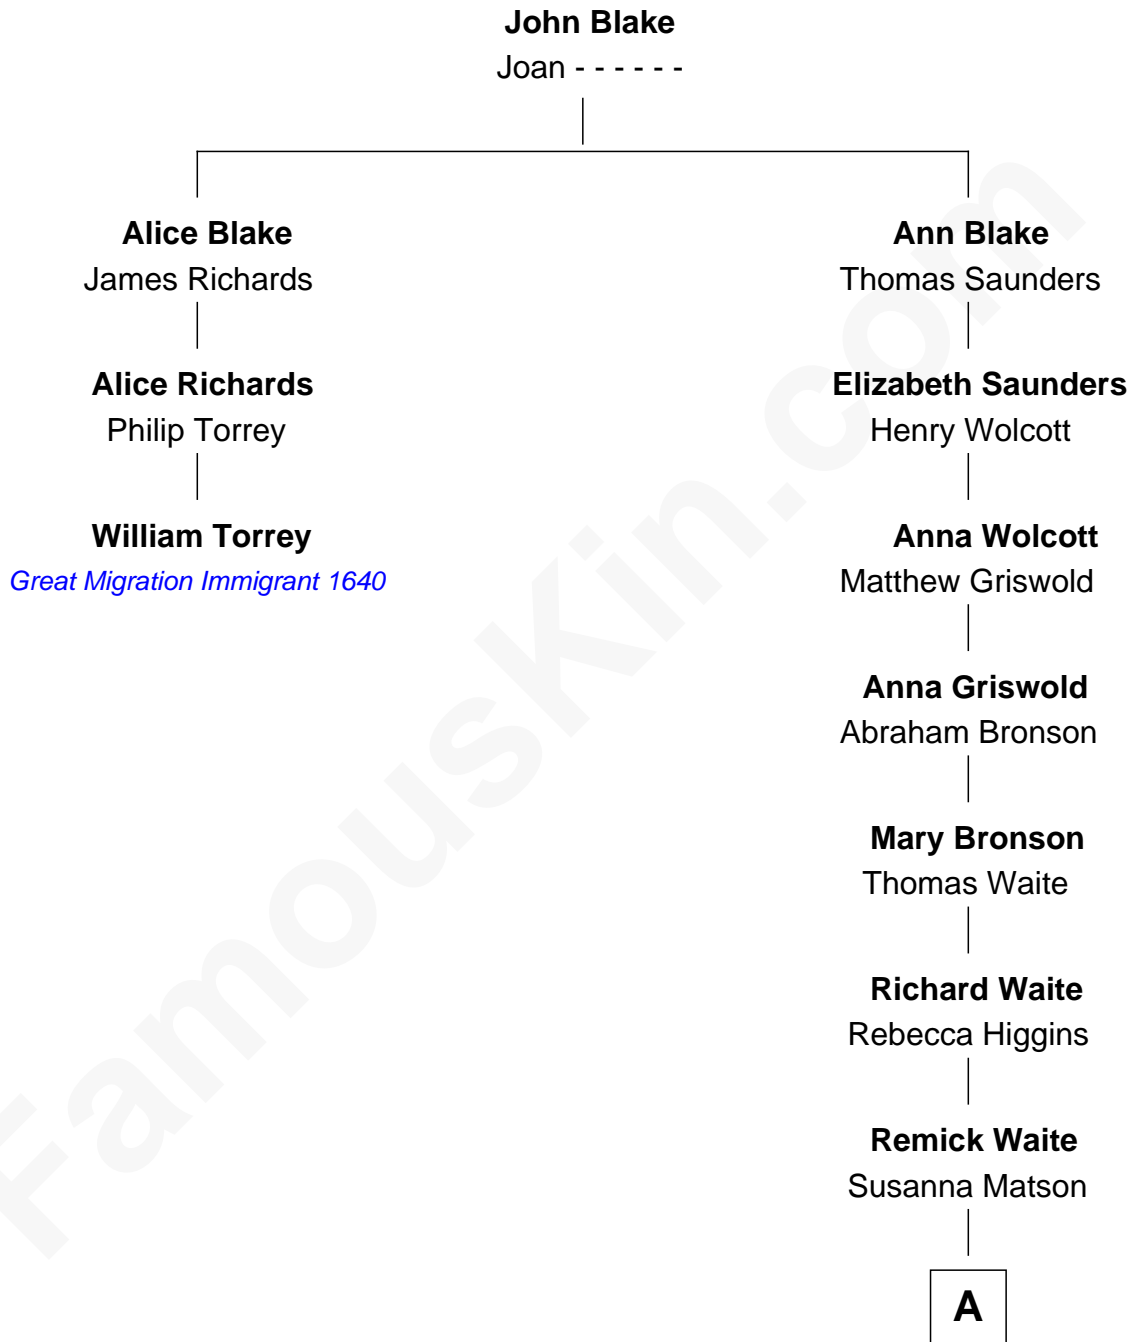

FamousKin.com

Relationship Chart of

William Torrey

(c1608 - 1690) *Great Migration Immigrant 1640*

2nd cousin 6 times removed of

Morrison Waite

7th Chief Justice of the U.S. Supreme Court