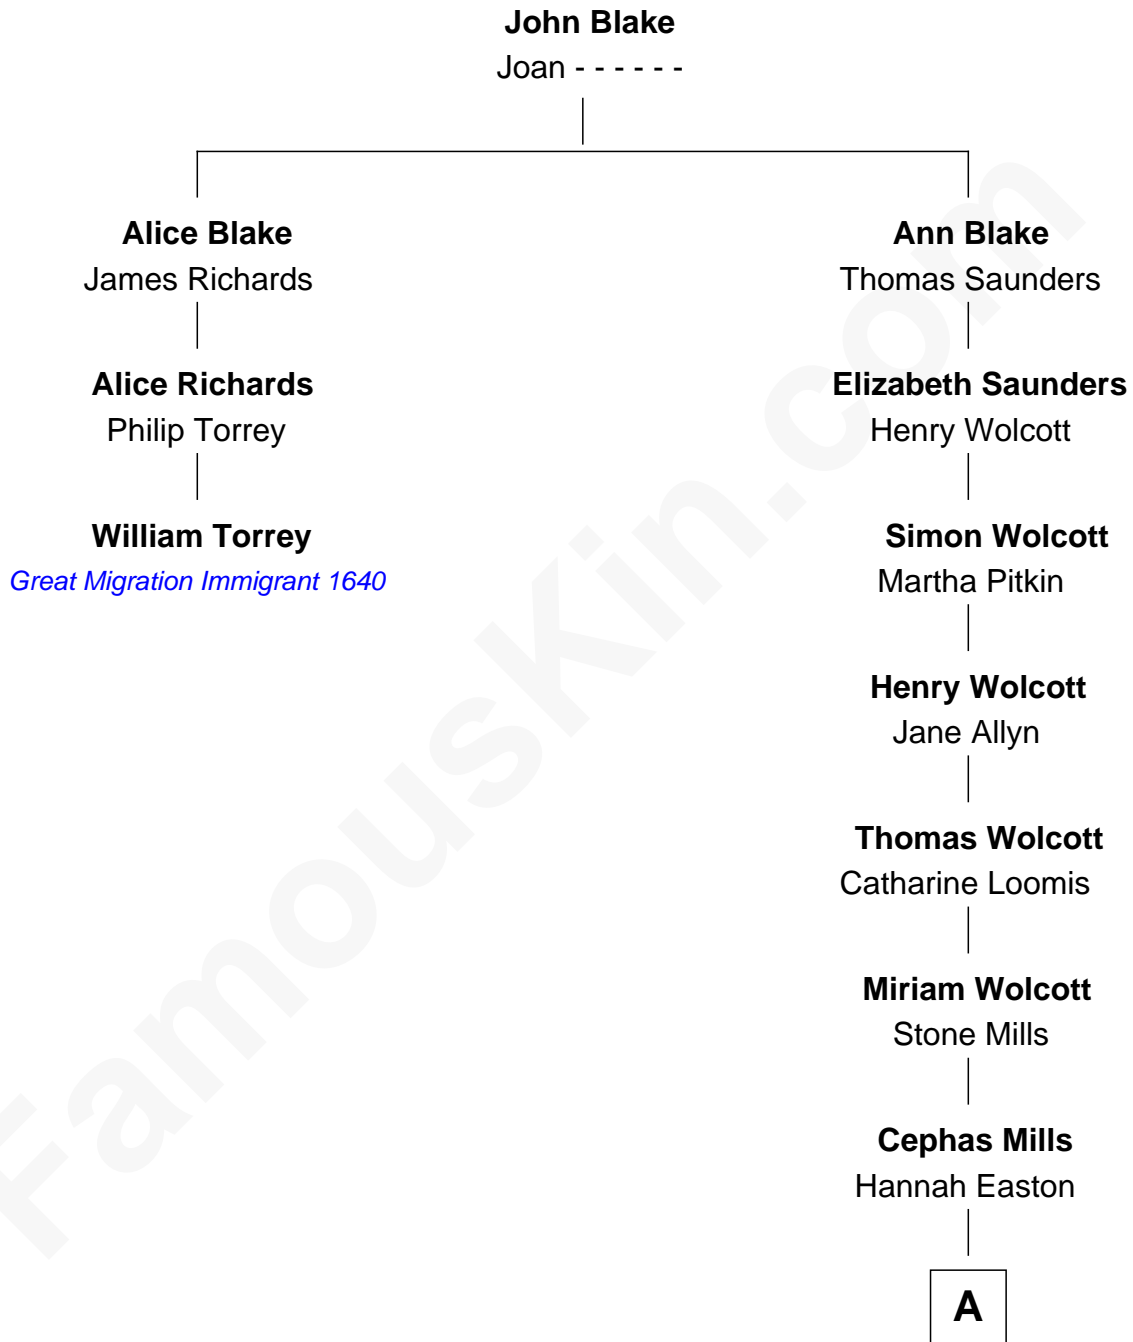

FamousKin.com
Relationship Chart of
William Torrey

(c1608 - 1690) *Great Migration Immigrant 1640*

2nd cousin 11 times removed of

Tammy Duckworth
U.S. Senator from Illinois

A

Nancy Mills

Ornan Fox

Maria H. Fox

Edmund Smith

Emma Dean Smith

Charles Marion Smith

Gurdon Robbins Smith

Daisy Deane Amick

Winnie Smith

Joseph Frank Duckworth

Franklin Garthwright Duckworth

Lamai Sompornpairin

Tammy Duckworth

U.S. Senator from Illinois