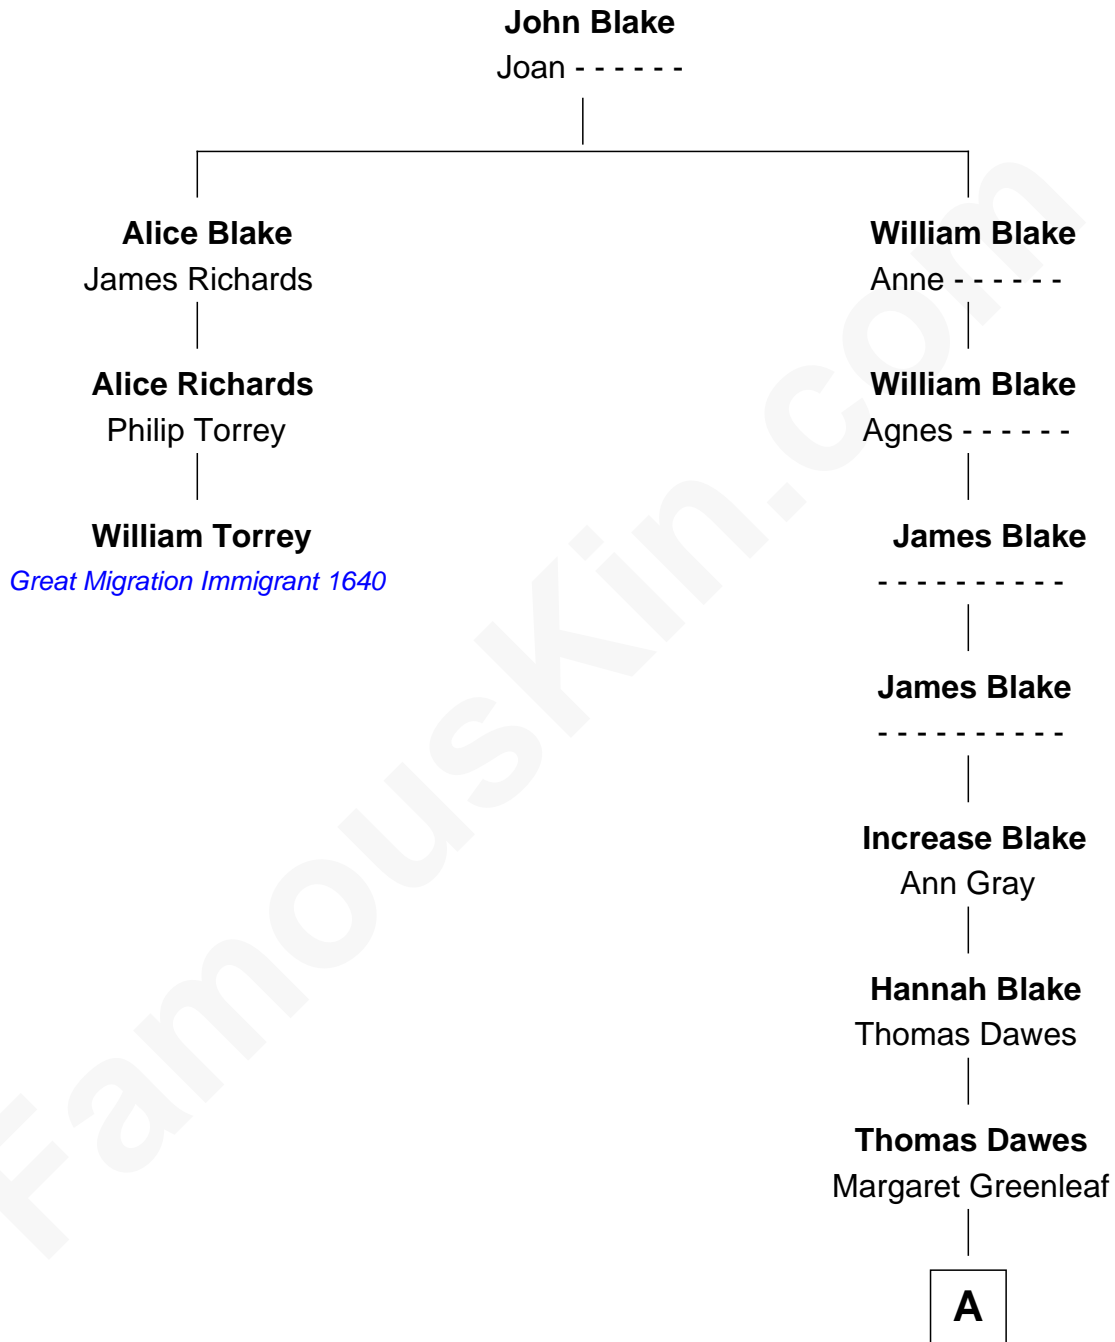

FamousKin.com

Relationship Chart of

William Torrey

(c1608 - 1690) *Great Migration Immigrant 1640*

2nd cousin 8 times removed of

T. S. Eliot

Poet and Playwright

A

—
Margaret Greenleaf Dawes

William Greenleaf Eliot

—
Rev. William Greenleaf Eliot

Abigail Adams Cranch

—
Henry Ware Eliot

Charlotte Champe Stearns

—
T. S. Eliot

Poet and Playwright