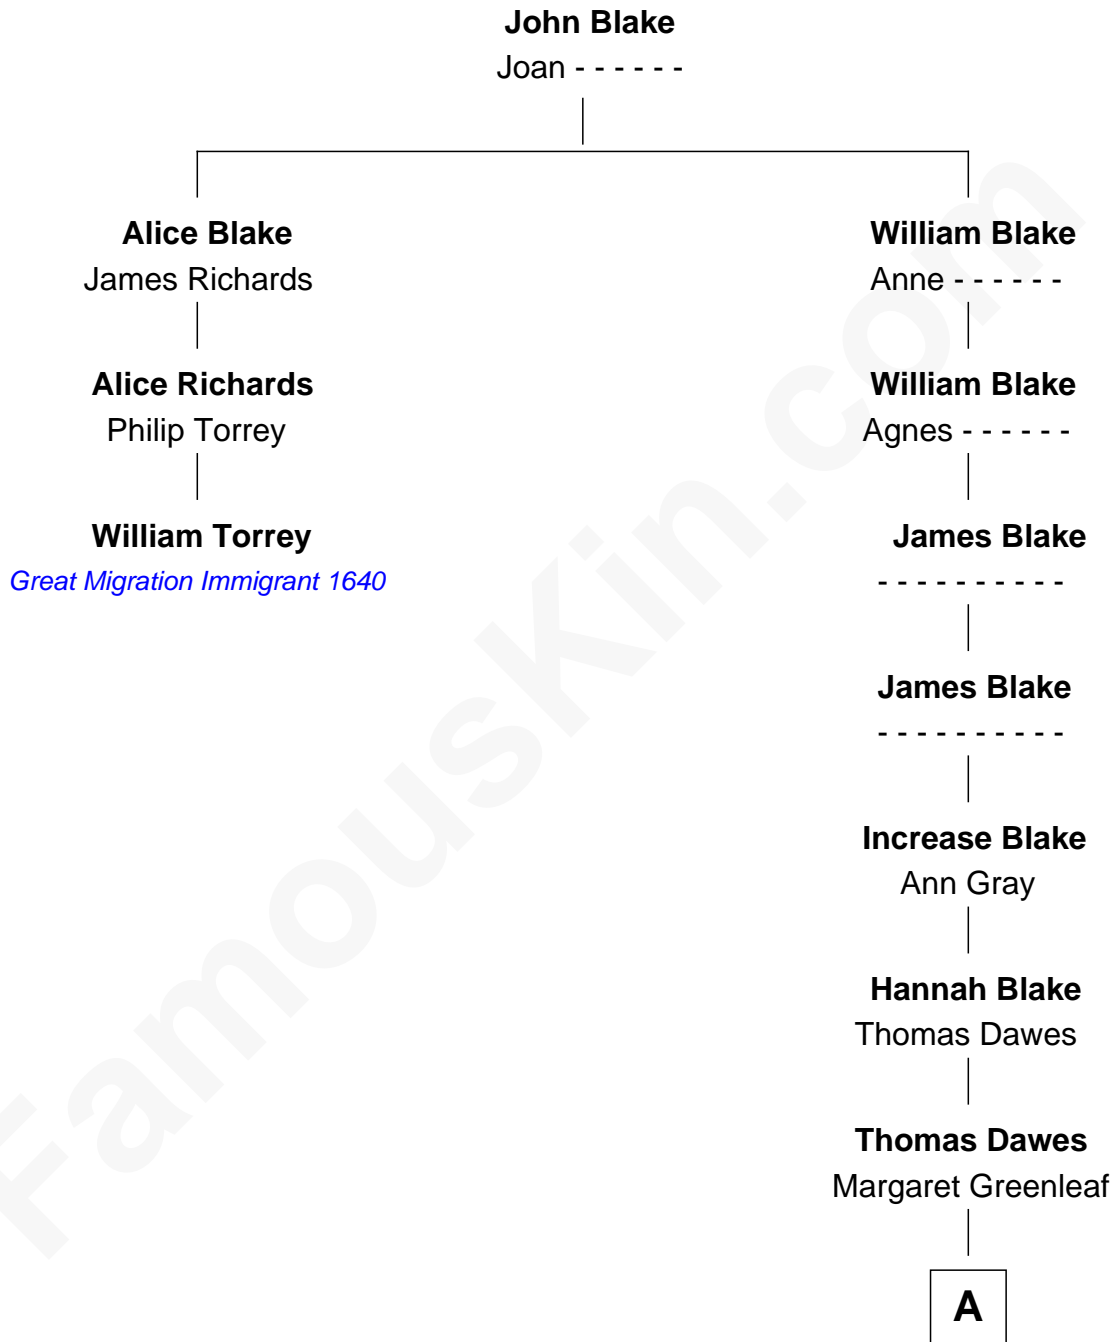

FamousKin.com

Relationship Chart of

William Torrey

(c1608 - 1690) *Great Migration Immigrant 1640*

2nd cousin 6 times removed of

Rev. William Greenleaf Eliot

Founder, Washington Univ - St Louis

A

|
Margaret Greenleaf Dawes

William Greenleaf Eliot

|
Rev. William Greenleaf Eliot

Founder, Washington Univ, St Lo

FamousKin.com