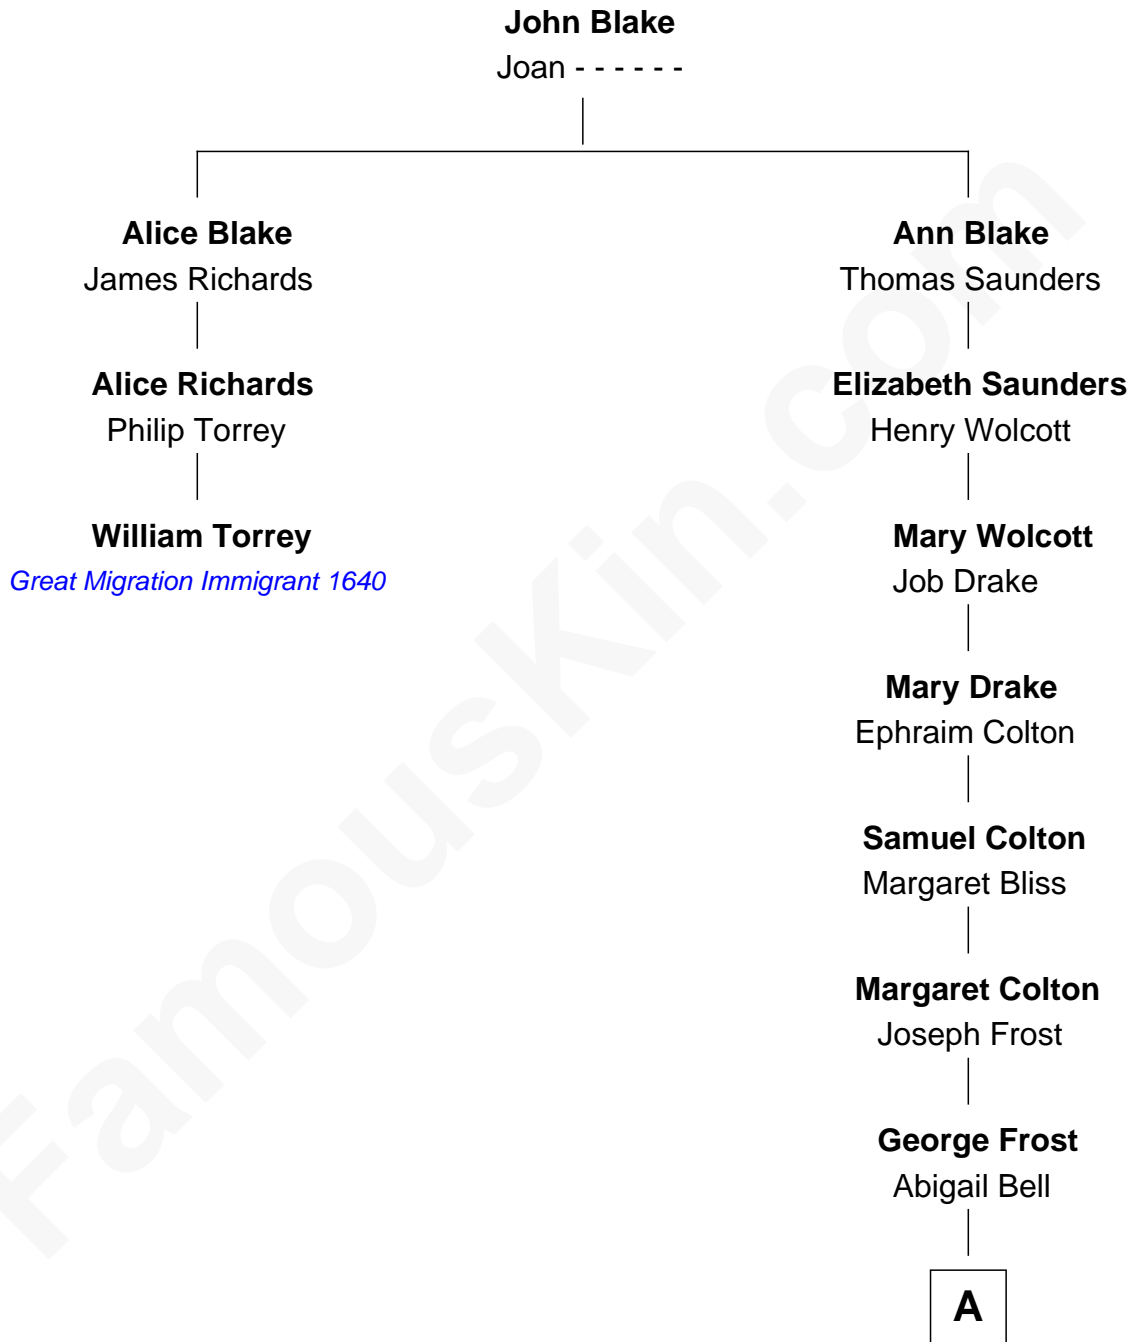

FamousKin.com

Relationship Chart of

William Torrey

(c1608 - 1690) *Great Migration Immigrant 1640*

2nd cousin 10 times removed of

Lucille Ball

TV Actress - "I Love Lucy"

A

Mary Frost
John Osborn

Sally Bennet Osborn
Newman Durrell

George Osborn Durrell
Anne Jane Jewell

Nellie Rebecca Durrell
Jasper Clinton Ball

Henry Durrell Ball
Desiree Evelyn Hunt

Lucille Ball
TV Actress - "I Love Lucy"