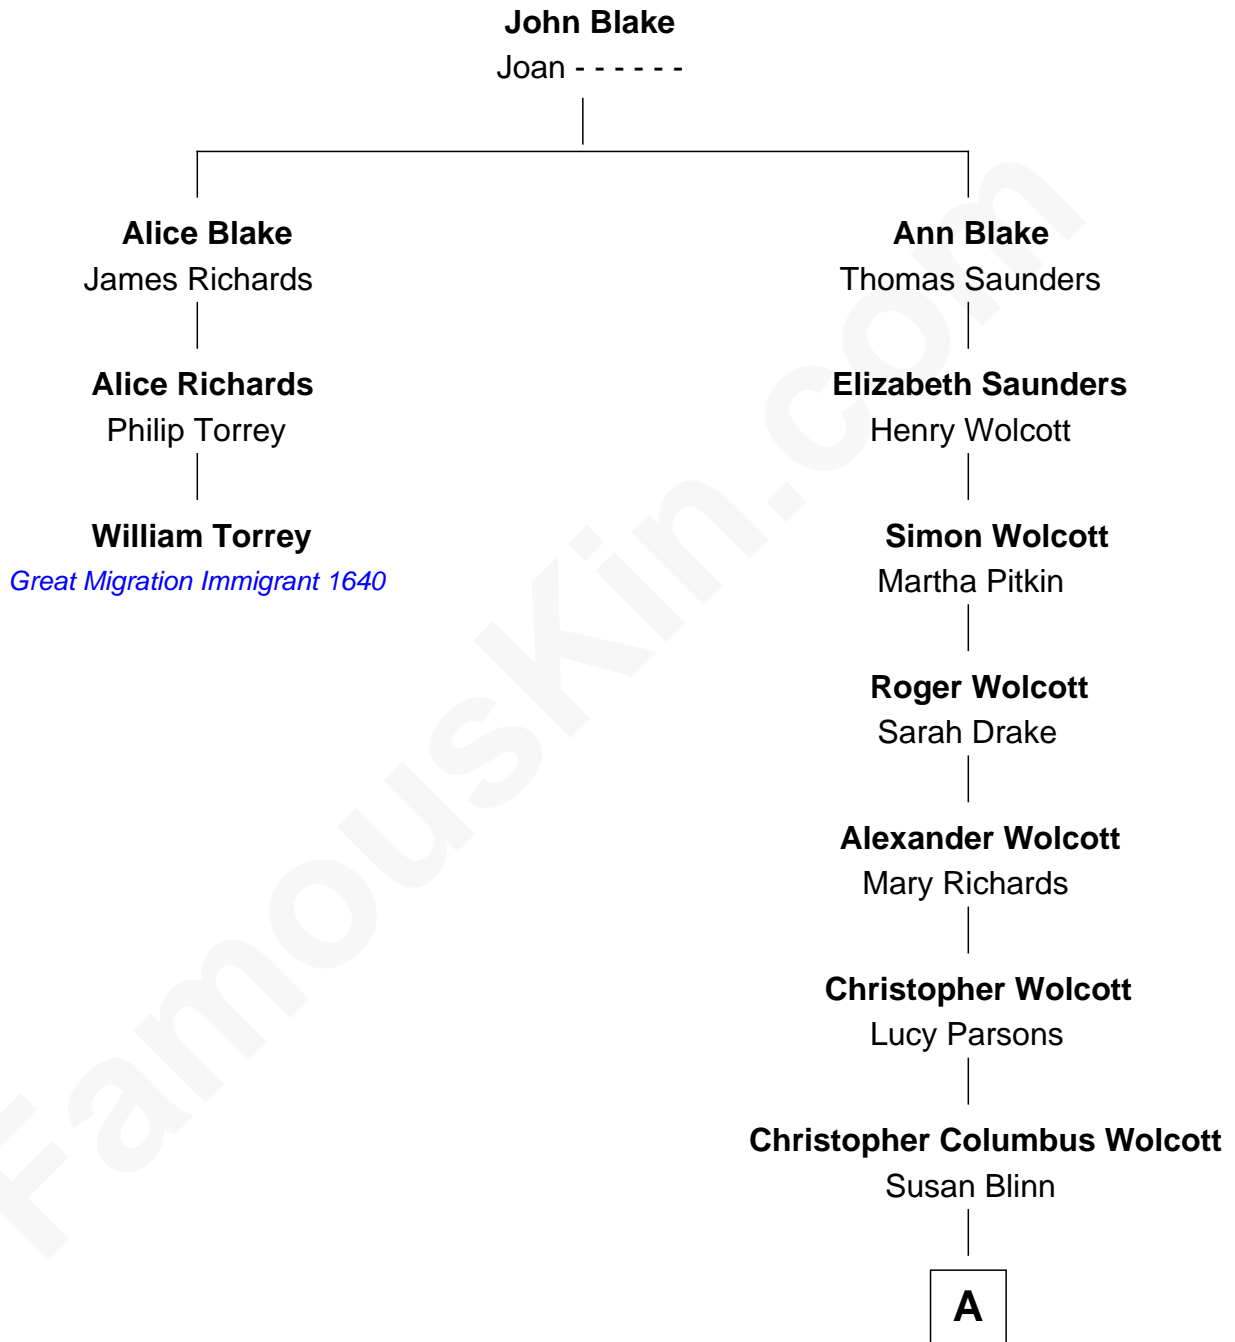

FamousKin.com

Relationship Chart of

William Torrey

(c1608 - 1690) *Great Migration Immigrant 1640*

2nd cousin 7 times removed of

Buckminster Fuller

Author, Architect, and Inventor

A

Caroline Matilda Wolcott

Martin Andrews

Caroline Wolcott Andrews

Richard Buckminster Fuller

Buckminster Fuller

Author, Architect, and Inventor

FamousKin.com