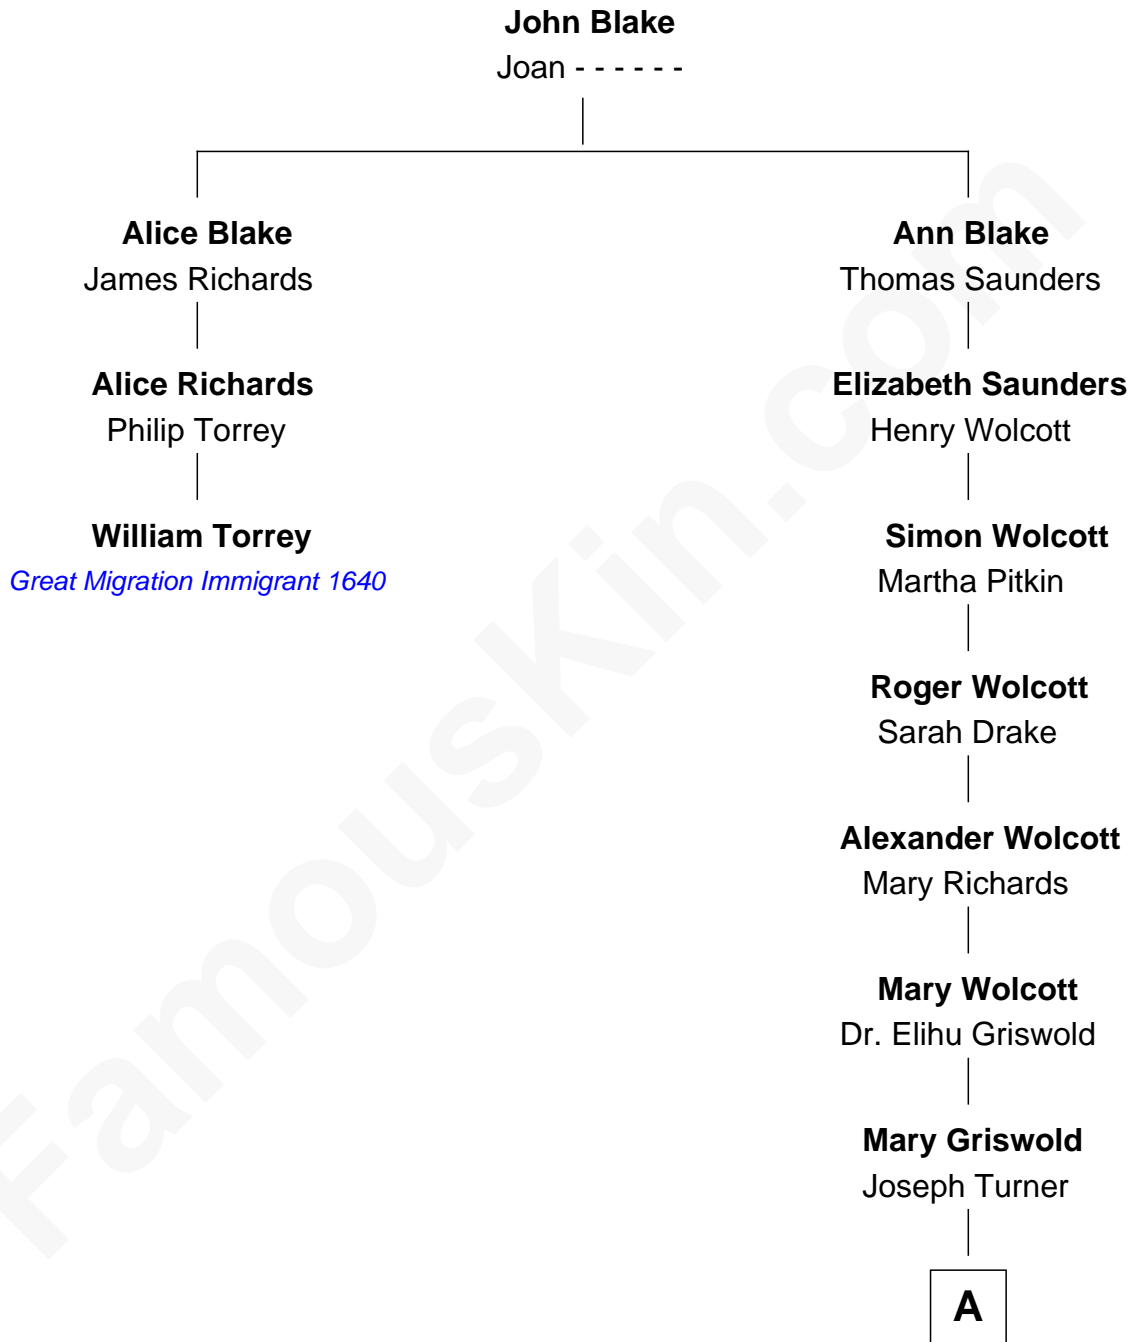

FamousKin.com

Relationship Chart of

William Torrey

(c1608 - 1690) *Great Migration Immigrant 1640*

2nd cousin 10 times removed of

Ed Helms

TV and Movie Actor

A

Eugene S. Turner
Frances H. E. Gove

Ione Turner
Walter Harold Wright

Inez Emeline Wright
George Pullen Jackson

Frances Helen Jackson
Fitzgerald Sale Parker

Pamela Ann Parker
John A. Helms

Ed Helms
TV and Movie Actor