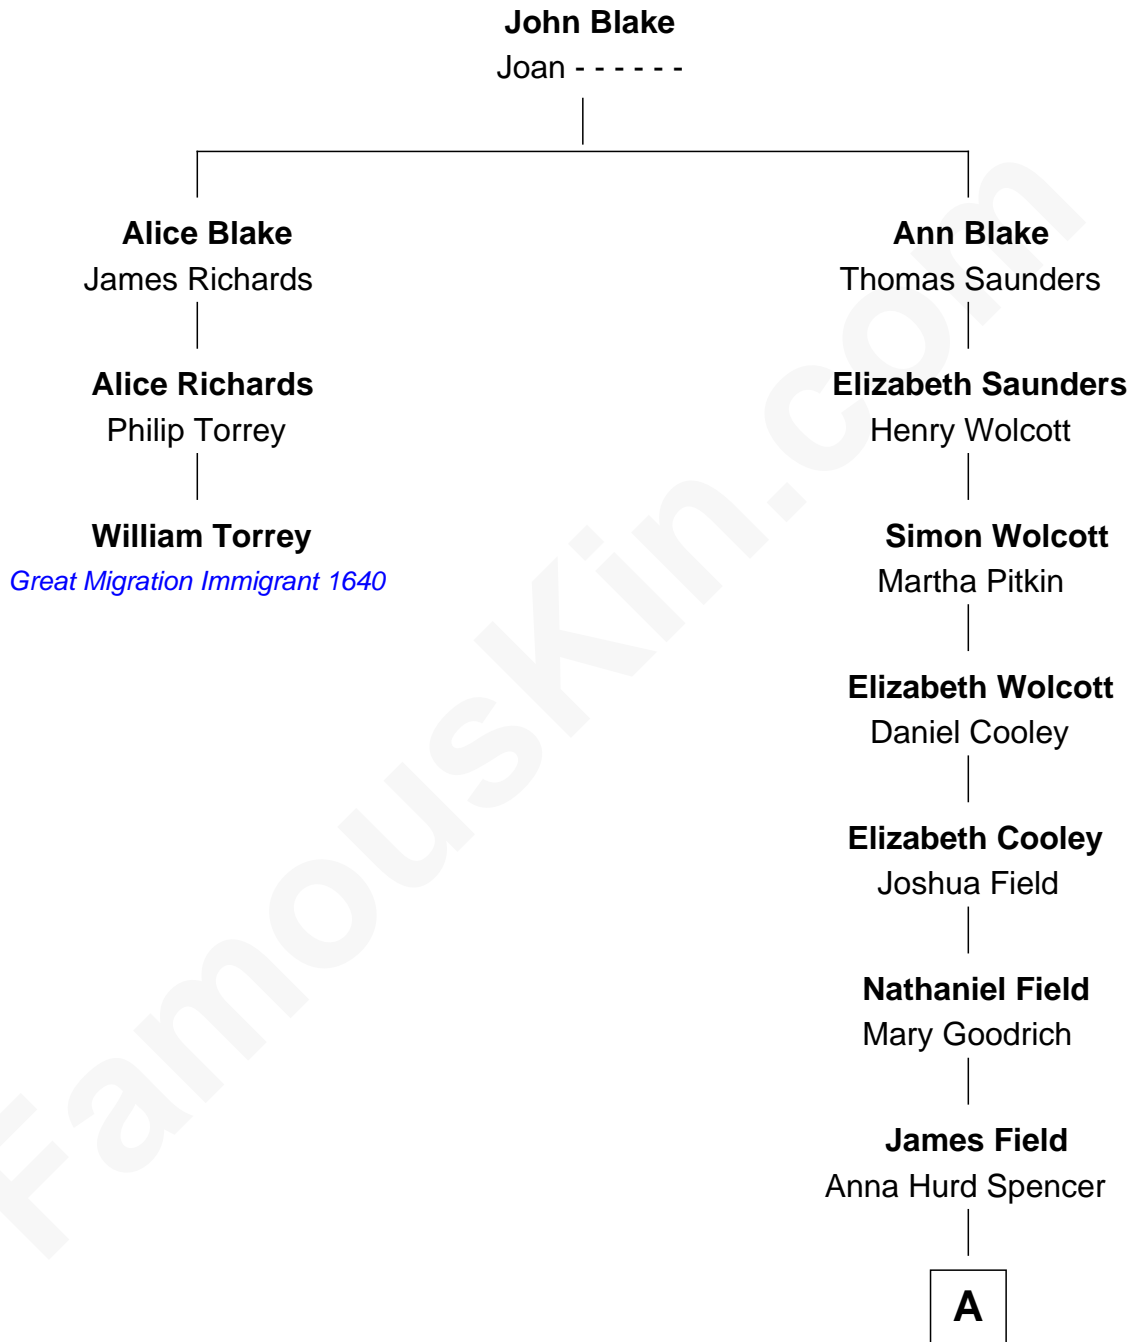

# FamousKin.com

## Relationship Chart of

### William Torrey

(c1608 - 1690) *Great Migration Immigrant 1640*

2nd cousin 9 times removed of

**Burt Reynolds**  
*Movie Actor*

**A**

Anna Hurd Field

Eli Reynolds

Eli Burton Reynolds