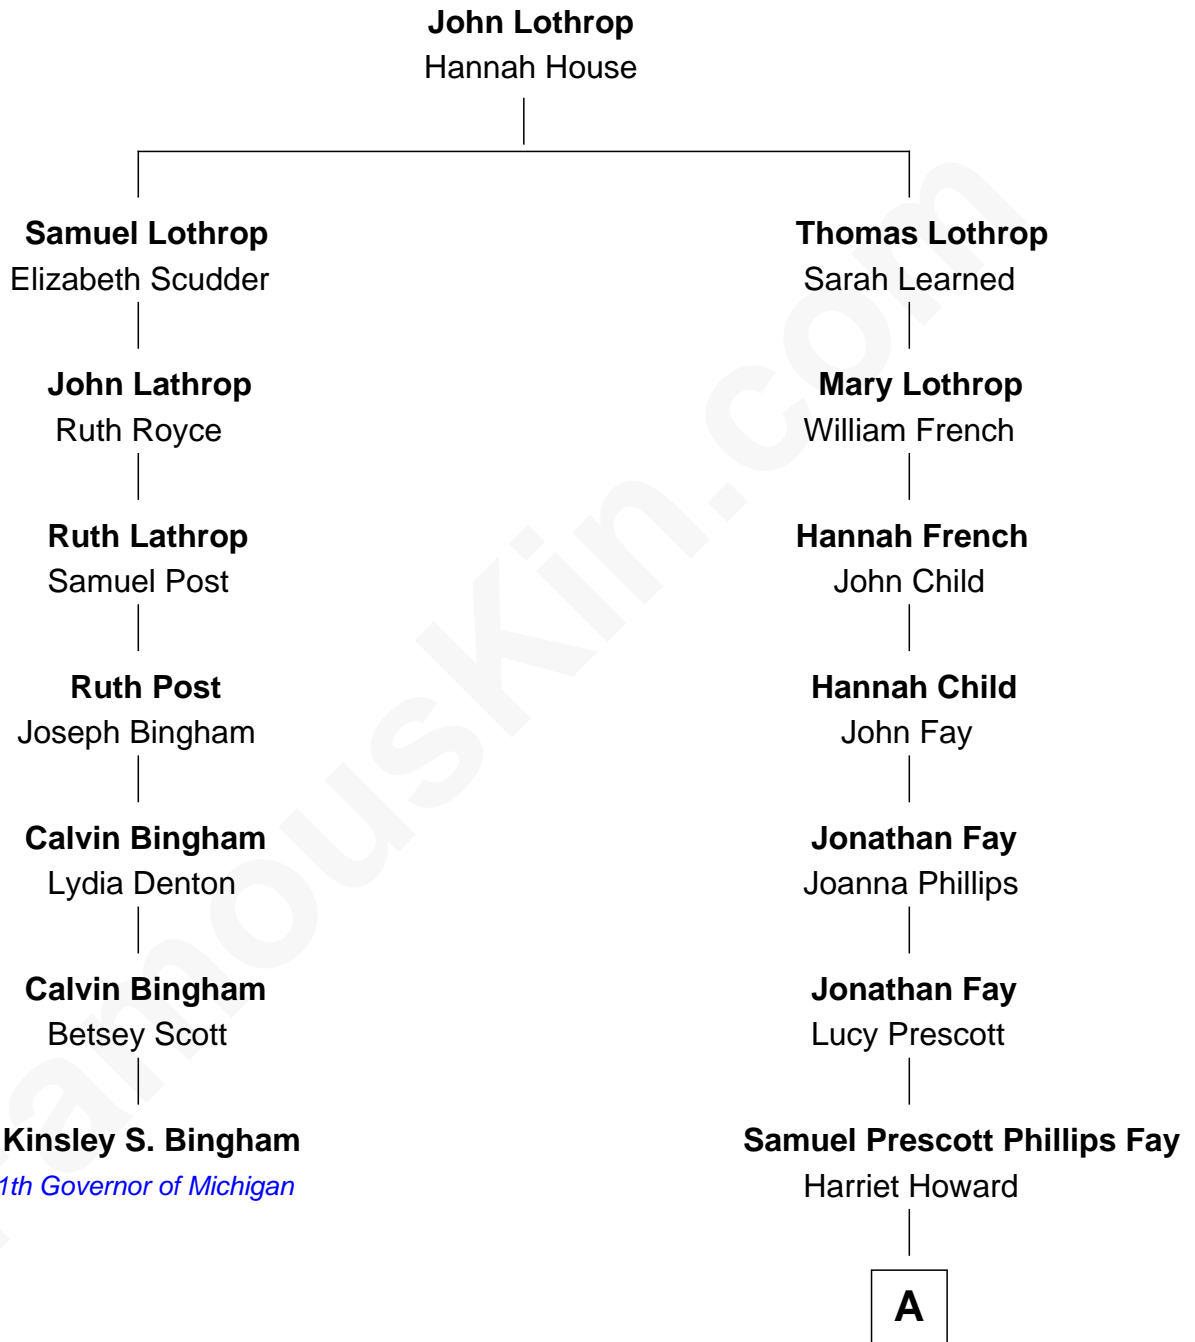

FamousKin.com Relationship Chart of

Kinsley S. Bingham

11th Governor of Michigan

6th cousin 6 times removed of

Jonathan Bush

Co-founder and CEO of athenahealth

A

—
Samuel Howard Fay
Susan Montfort Shellman

—
Harriet Eleanor Fay
Rev. James Smith Bush

—
Samuel Prescott Bush
Flora Sheldon

—
Prescott Sheldon Bush
Dorothy Wear Walker

—
Jonathan James Bush
Josephine Colwell Bradley

—
Jonathan Bush
Co-founder and CEO of athenahealth