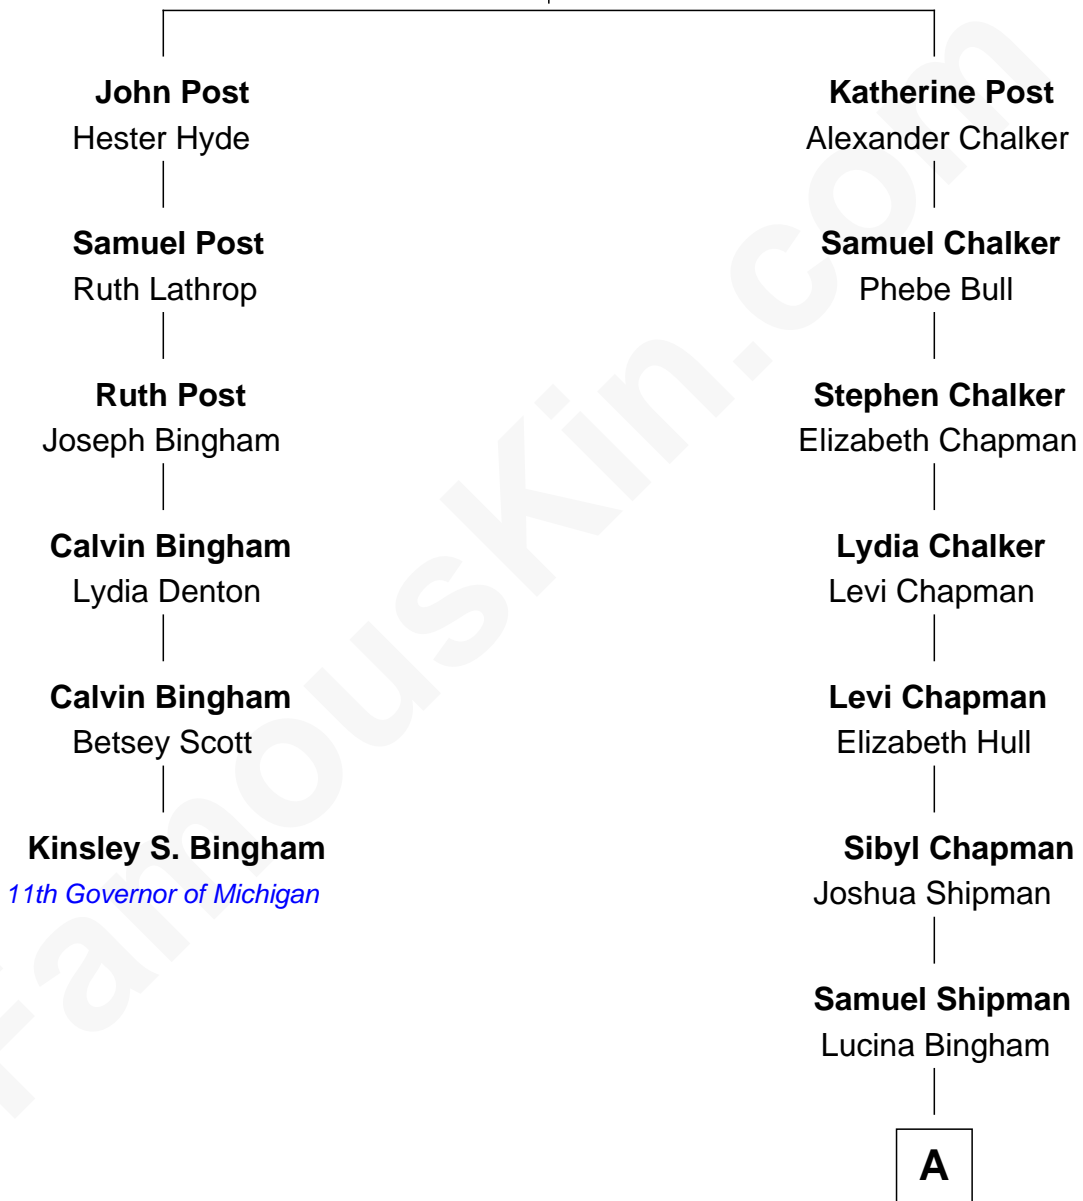

# FamousKin.com Relationship Chart of

**Kinsley S. Bingham**

*11th Governor of Michigan*

5th cousin 5 times removed of

**Dewey F. Bartlett**

*19th Governor of Oklahoma*

**Stephen Post**

Elinor Panton

A

Harriet Lucena Shipman

Martin Dewey Follett

Alfred Dewey Follett

Lula Hopkins

Jessie Hopkins Follett

David Albert Bartlett

Dewey F. Bartlett

*19th Governor of Oklahoma*