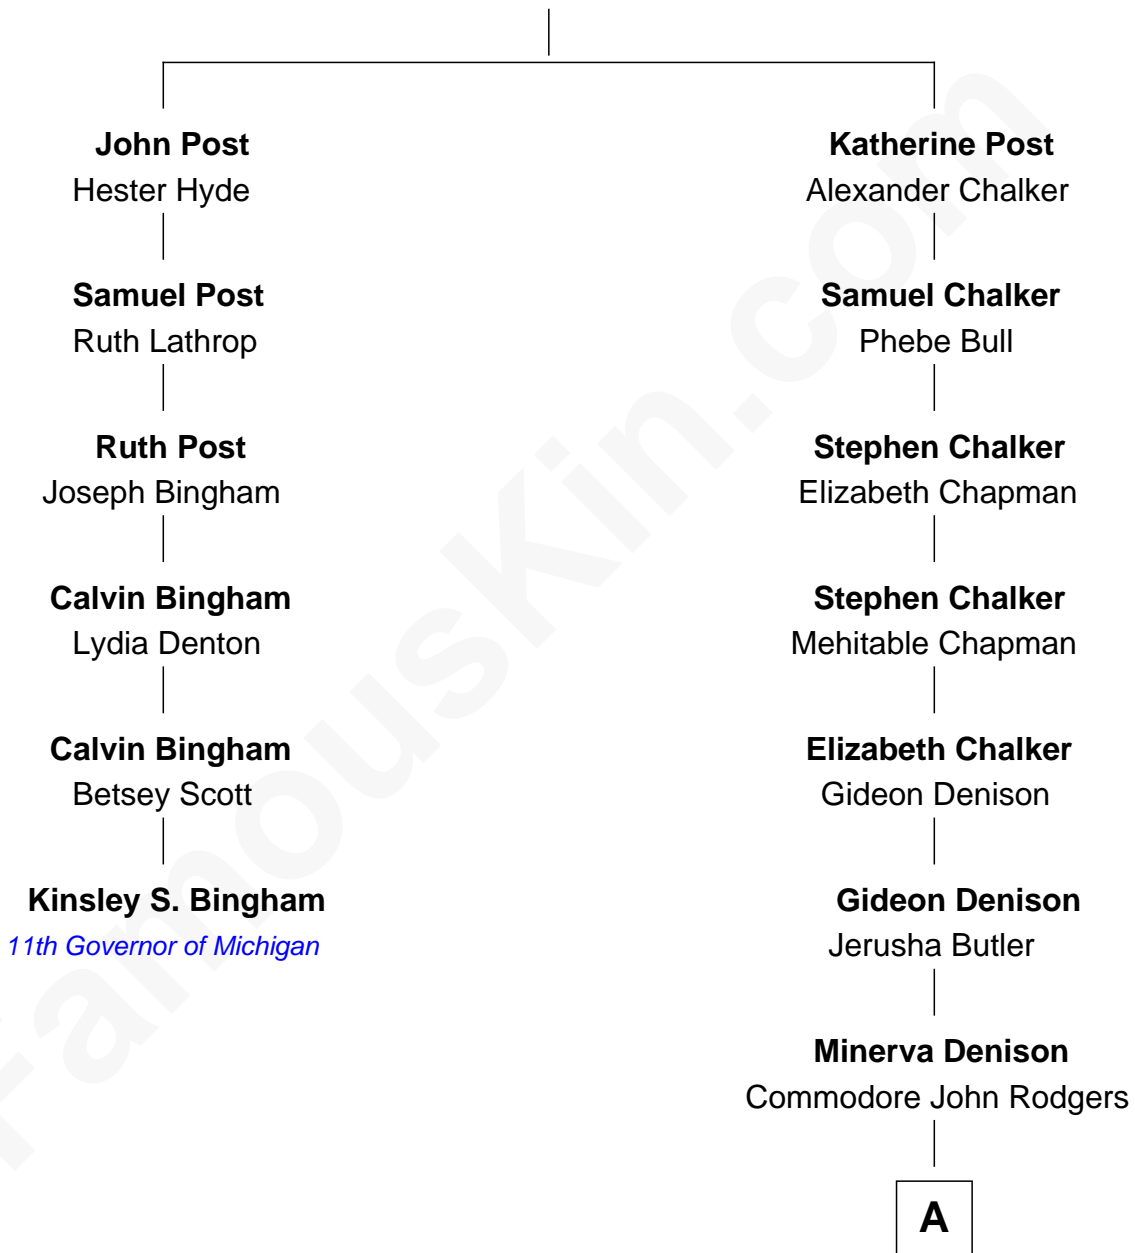

FamousKin.com Relationship Chart of

Kinsley S. Bingham

11th Governor of Michigan

5th cousin 7 times removed of

Parker Stevenson

TV and Movie Actor

Stephen Post

Elinor Panton

A

Louisa Rodgers

Maj. Gen. Montgomery Cunningham Meigs

Mary Montgomery Meigs

Col. Joseph Hancock Taylor

Evelyn Taylor

Eli Kirk Price

Philip Price