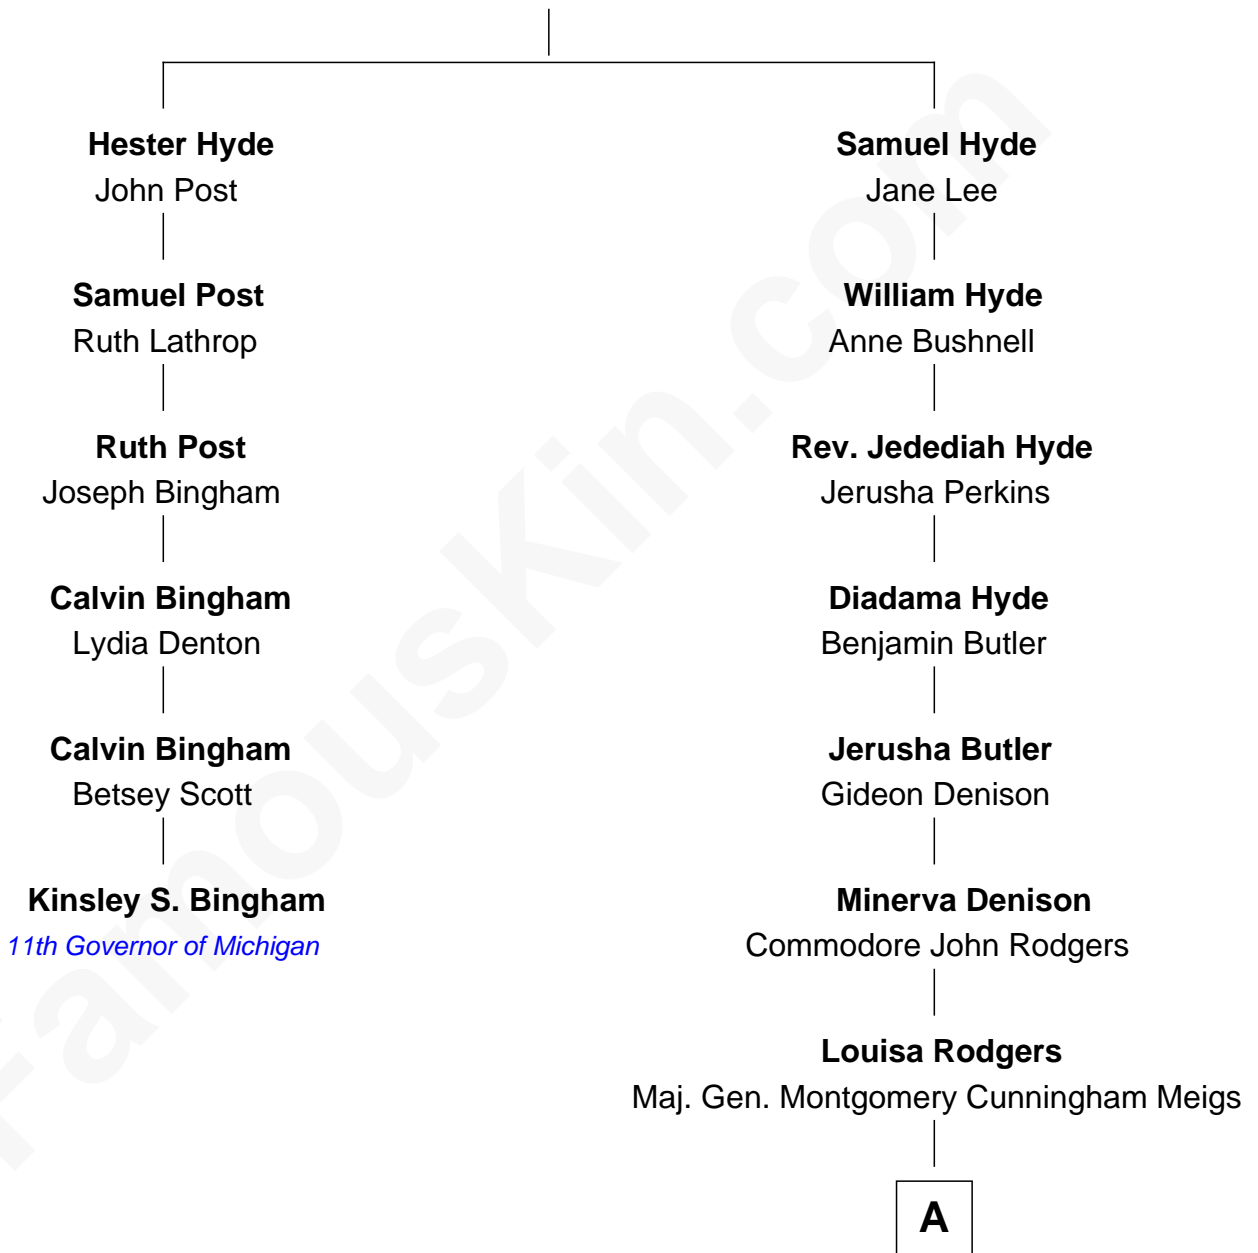

FamousKin.com Relationship Chart of

Kinsley S. Bingham

11th Governor of Michigan

5th cousin 6 times removed of

Parker Stevenson

TV and Movie Actor

William Hyde

A

—
Mary Montgomery Meigs
Col. Joseph Hancock Taylor

—
Evelyn Taylor
Eli Kirk Price

—
Philip Price
Sarah Meade Harrison

—
Sarah Meade Price
Richard Stevenson Parker

—
Parker Stevenson
TV and Movie Actor