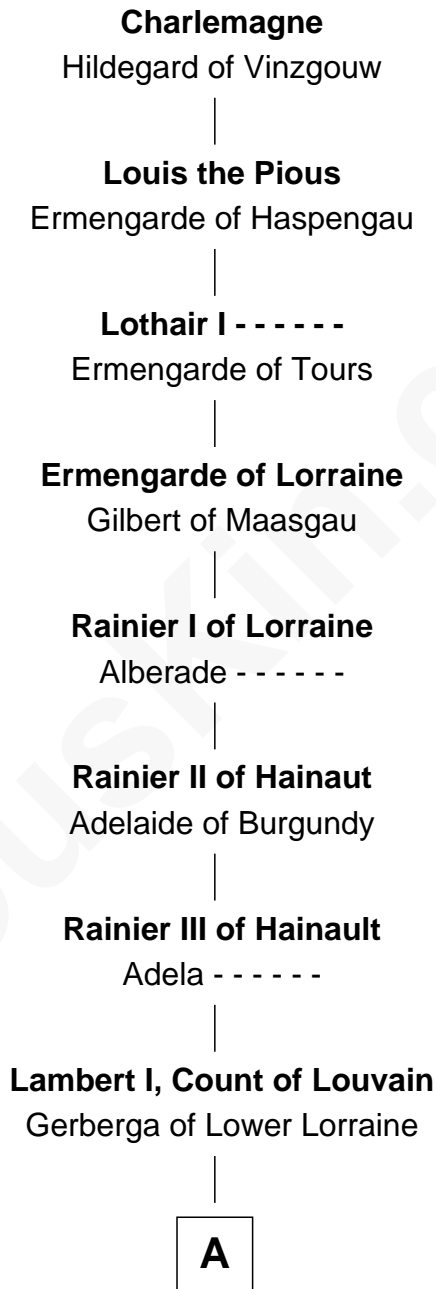

FamousKin.com Relationship Chart of

Kinsley S. Bingham
11th Governor of Michigan

34th Great-grandson of

Charlemagne
King of the Franks

A

Mathilde of Louvain
Eustace I of Boulogne

Lambert II of Lens
Adelaide of Normandy

Judith of Lens
Waltheof II of Northumbria

Maud of Northumberland
Simon I de St. Liz

Maud de St. Liz
Saher I de Quincy

Alice de St. Liz
Roger de Huntingfield

Sir William de Huntingfield
Isabel FitzWilliam

Sarah de Huntingfield
Richard de Keynes

| Probable

Beatrix Lewknor

Ralph Roper

| Probable

Edmond Roper

- - - - -

Agnes Roper

Walter Colepepper