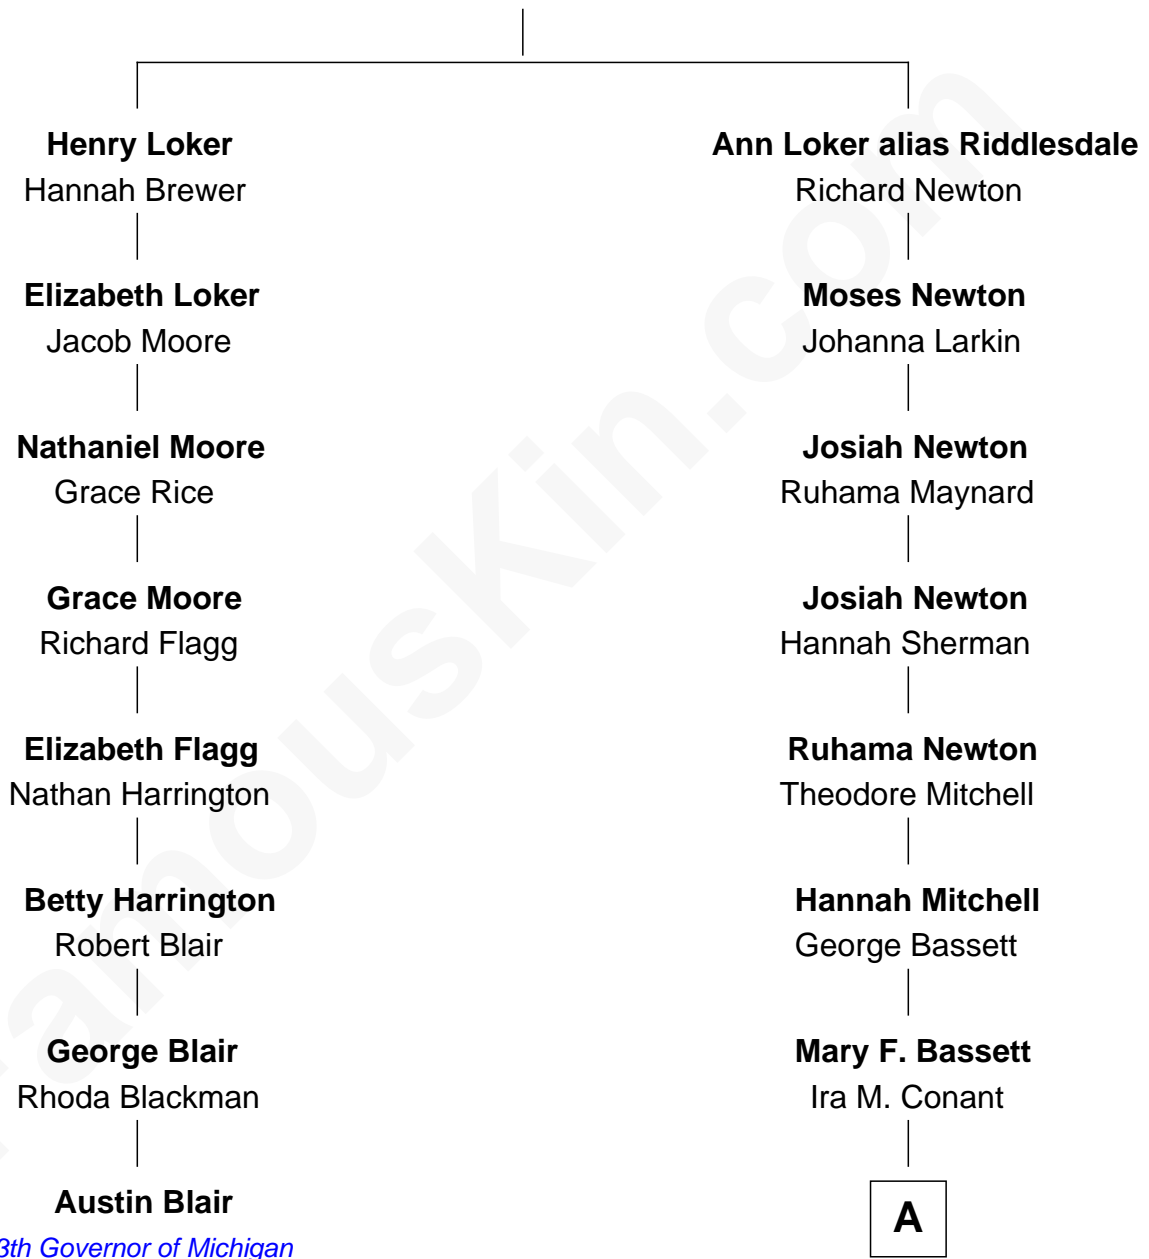

FamousKin.com Relationship Chart of

Austin Blair

13th Governor of Michigan

7th cousin 4 times removed of

Nat Faxon

Actor, Comedian, Director and Screenwriter

Henry Loker alias Riddlesdale

Elizabeth - - - - -

A

Herbert Ira Conant

Alleda B. Pierce

Marie Bassett Conant

Dr. Nathaniel Wales Faxon

William Otis Faxon

Frances Mary Parker

Dr. David Parker Faxon