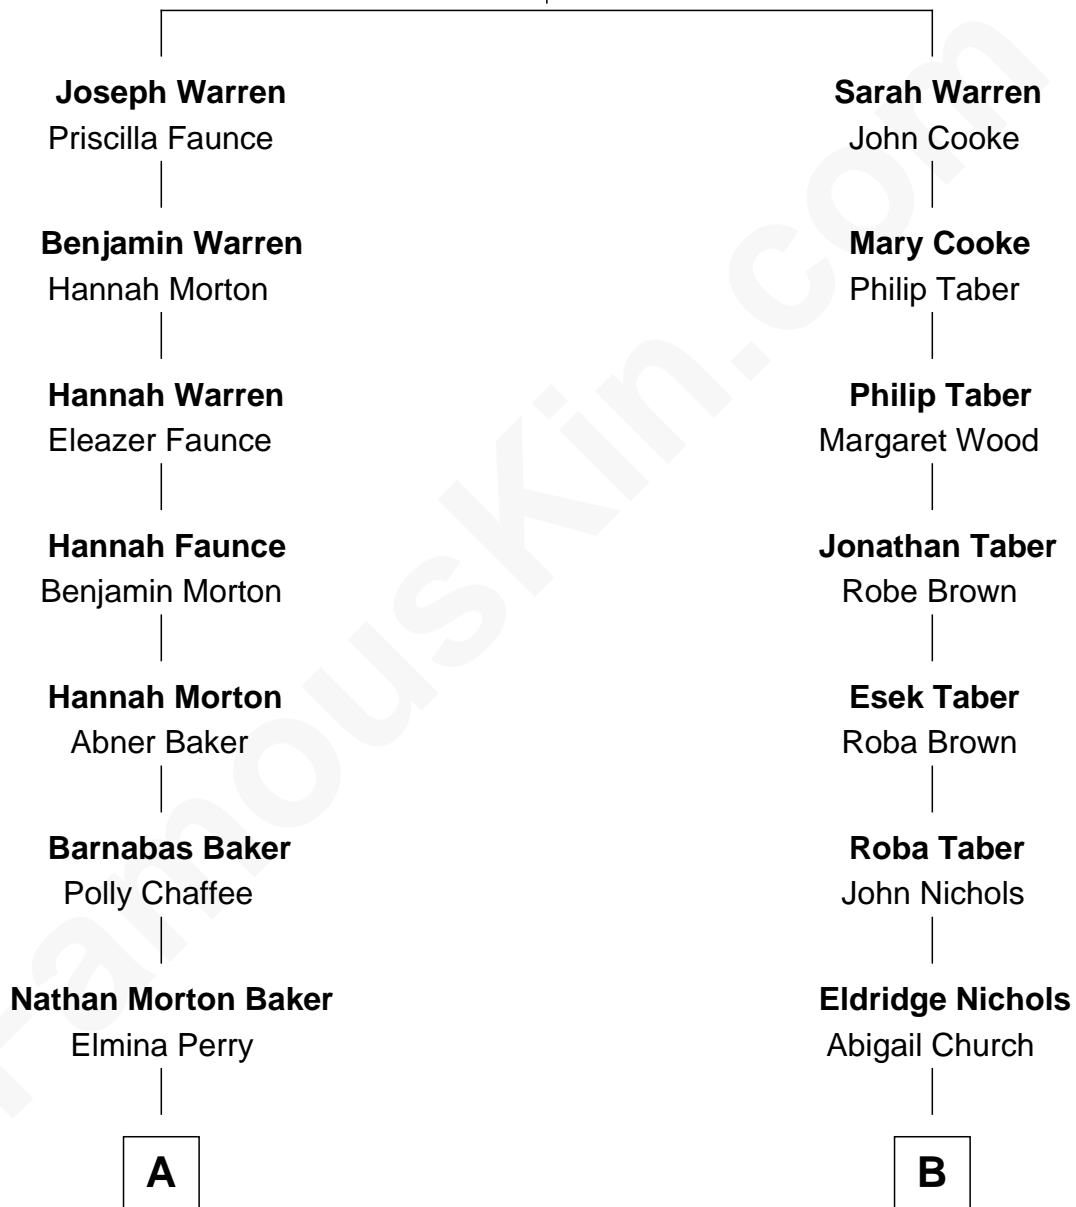

FamousKin.com Relationship Chart of

Tom Brokaw

TV Journalist and Author

10th cousin 3 times removed of

Taylor Lautner

TV and Movie Actor

Richard Warren
Elizabeth Walker

A

Eugene Baker
Addie Bradford Sperry

Lalla Ethel Baker
James Henry Conley

Eugenia Baker Conley
Anthony Orville Brokaw

Tom Brokaw
TV Journalist and Author

B

George Nichols
Louise Harriett Randall

Wayland Albert Nichols
Fannie Blanche Sisco