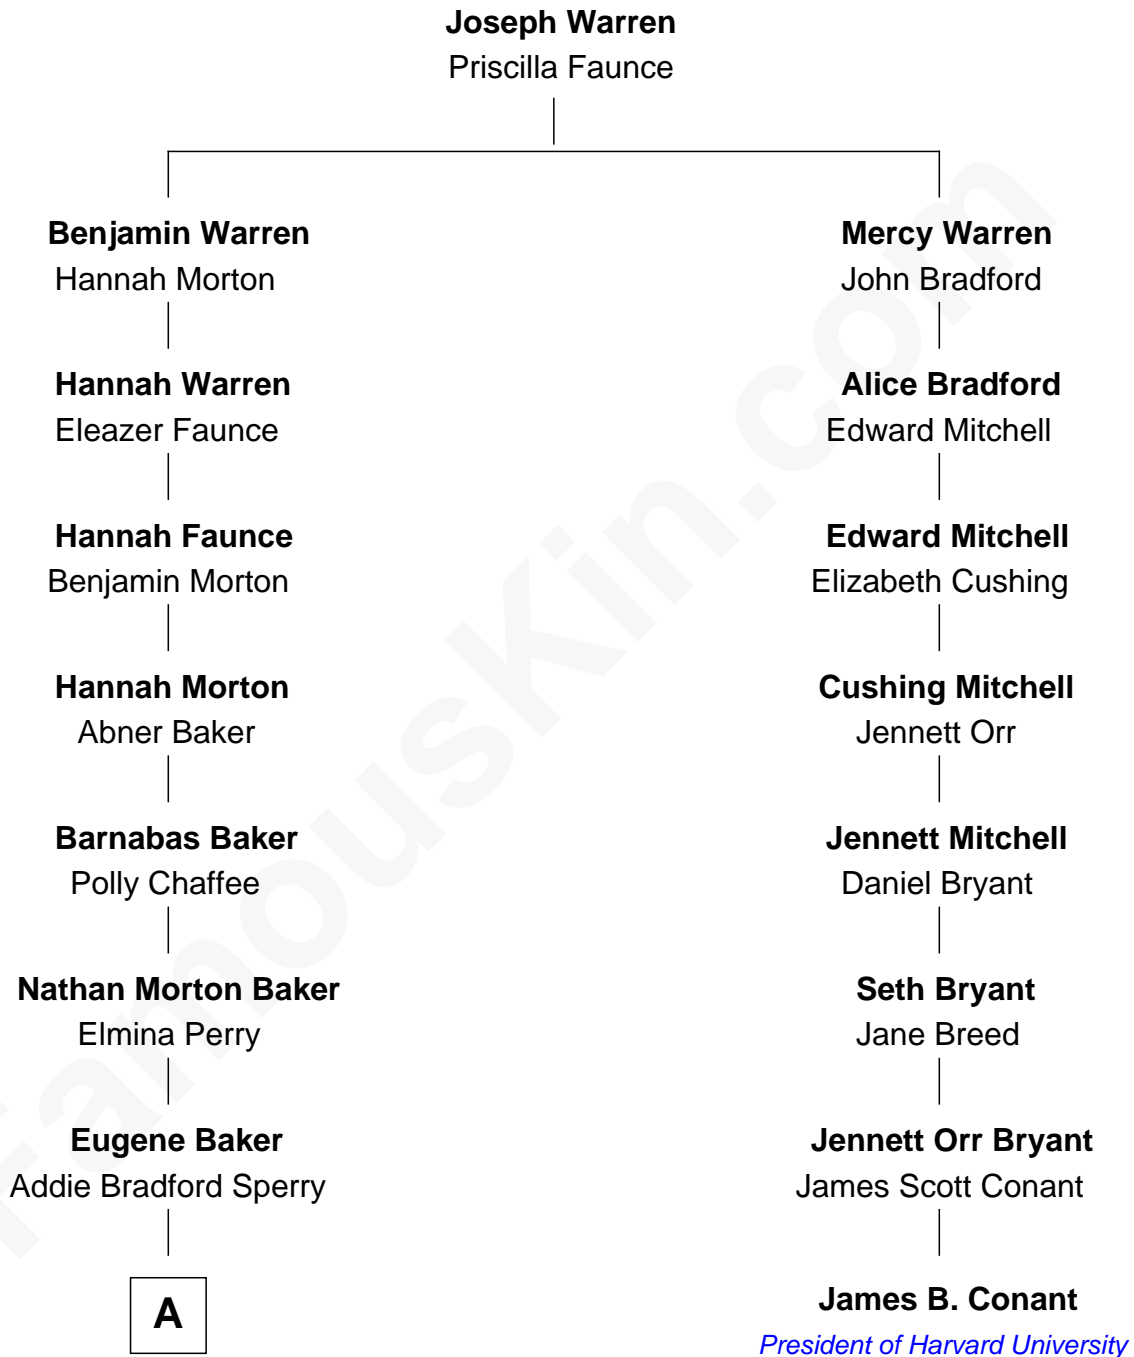

FamousKin.com Relationship Chart of

Tom Brokaw

TV Journalist and Author

7th cousin 2 times removed of

James B. Conant

President of Harvard University

A

—
Lalla Ethel Baker
James Henry Conley

—
Eugenia Baker Conley
Anthony Orville Brokaw

—
Tom Brokaw
TV Journalist and Author

FamousKin.com