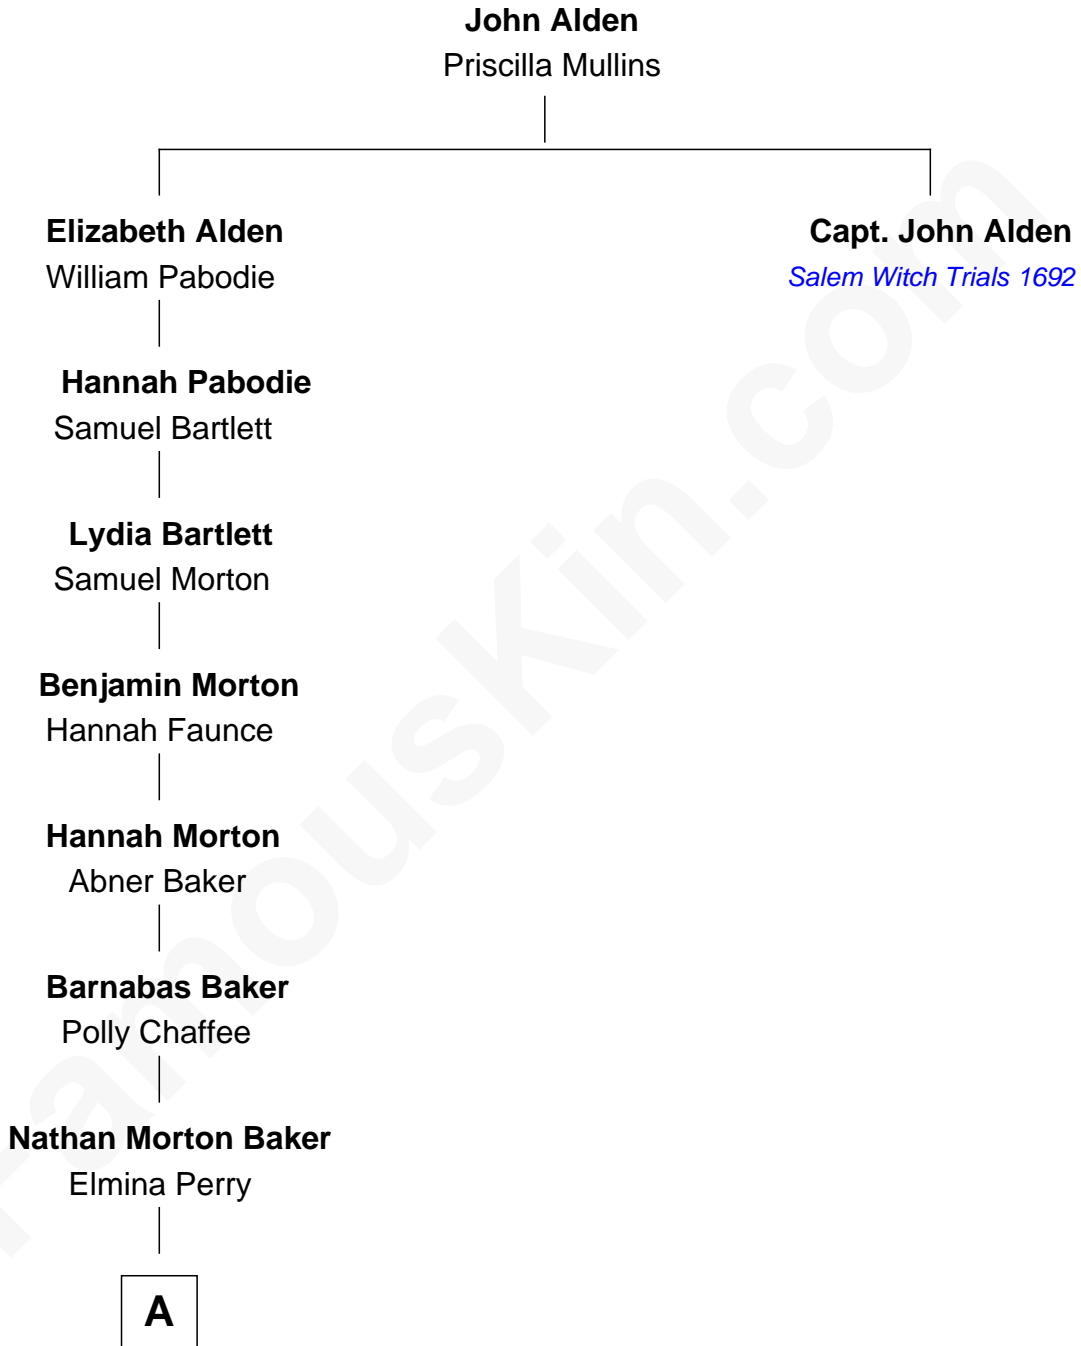

FamousKin.com Relationship Chart of

Tom Brokaw

TV Journalist and Author

8th great-grandnephew of

Capt. John Alden

Accused of Witchcraft, Salem 1692

A

—
Eugene Baker
Addie Bradford Sperry

—
Lalla Ethel Baker
James Henry Conley

—
Eugenia Baker Conley
Anthony Orville Brokaw

—
Tom Brokaw
TV Journalist and Author

FamousKin.com