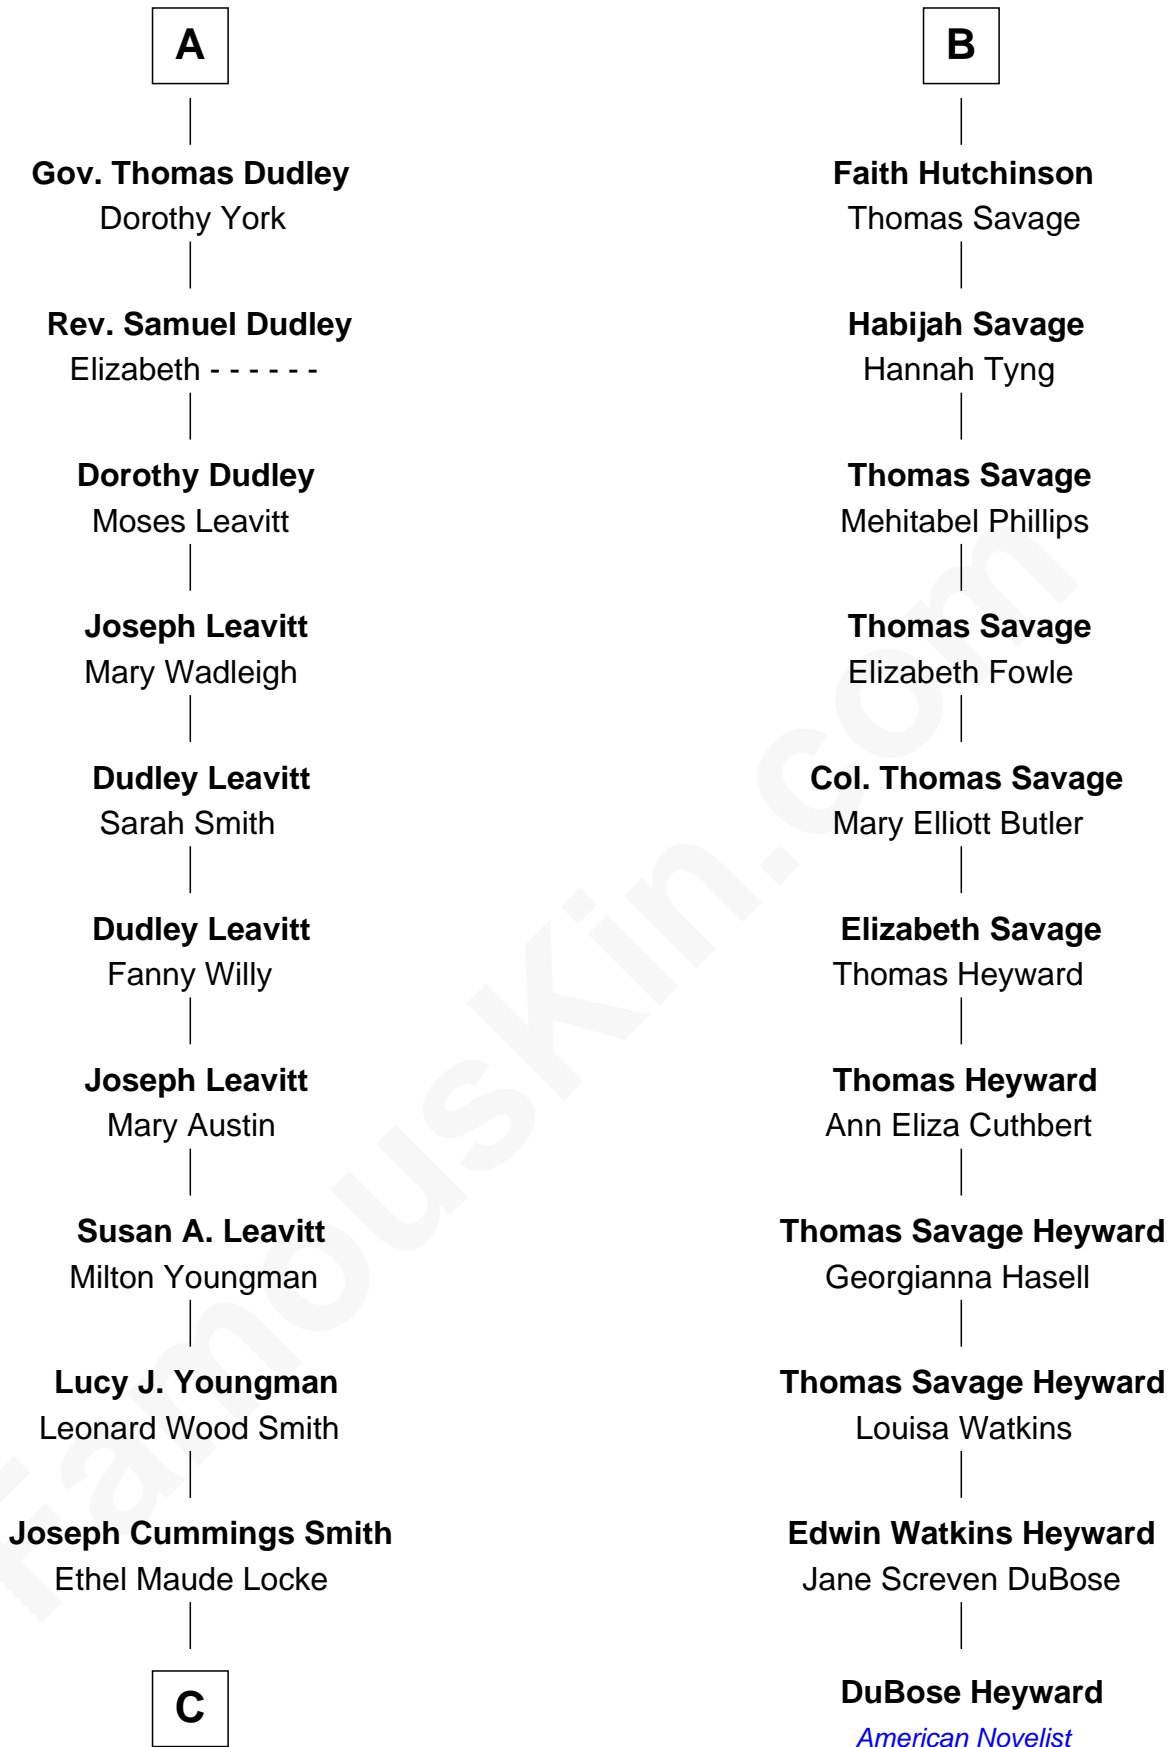

FamousKin.com Relationship Chart of

Ben Jealous

President and CEO of NAACP

17th cousin 2 times removed of

DuBose Heyward

Author of Porgy (Porgy & Bess)

Sir Walter Blount

Sancha de Ayala

Sir Thomas Blount

Margaret de Gresley

Sir Thomas Blount

Agnes Hawley

Anne Blount

William Marbury

Robert Marbury

Katherine Williamson

William Marbury

Agnes Lenton

Rev. Francis Marbury

Bridget Dryden

Anne Marbury

William Hutchinson

B

C

—
Annette Smith
Dr. Sargent Jealous

—
Frederick Smith Jealous
Ann Frederica Todd

—
Ben Jealous
President and CEO of NAACP