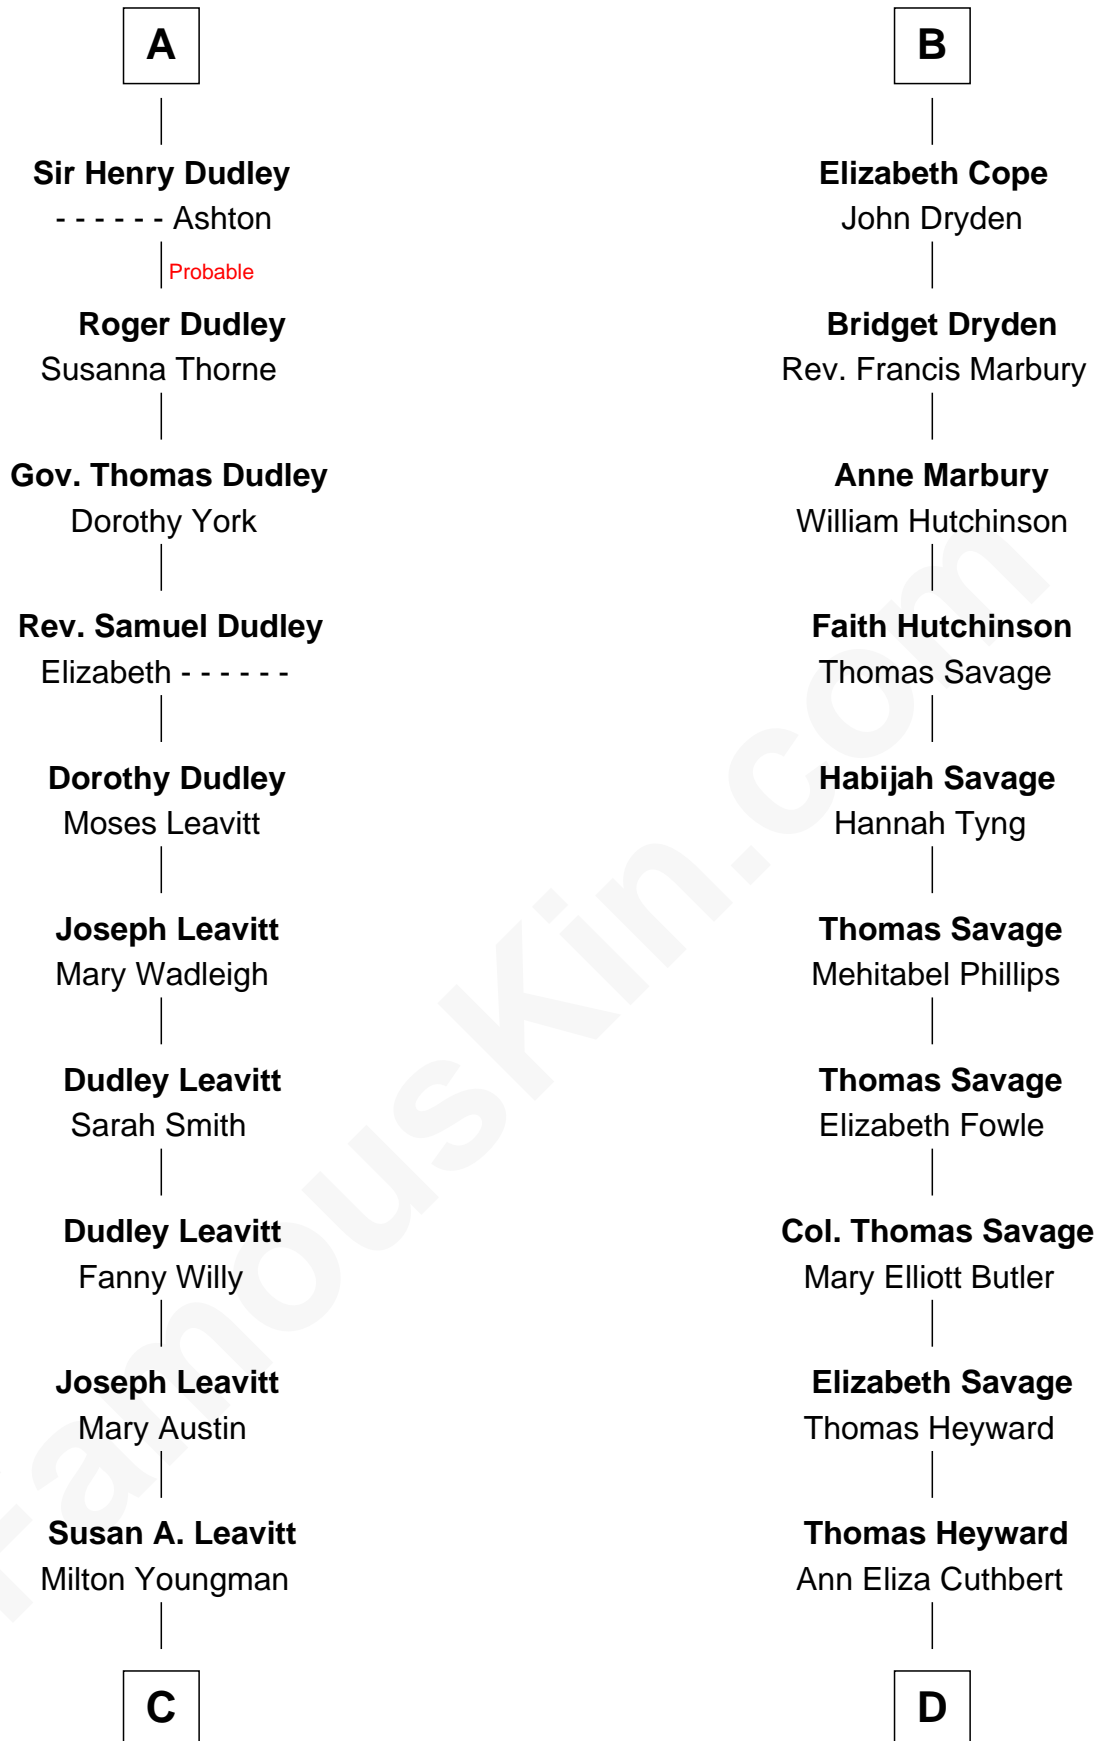

FamousKin.com Relationship Chart of

Ben Jealous

President and CEO of NAACP

20th cousin 1 time removed of

DuBose Heyward

Author of Porgy (Porgy & Bess)

C

Lucy J. Youngman
Leonard Wood Smith

Joseph Cummings Smith
Ethel Maude Locke

Annette Smith
Dr. Sargent Jealous

Frederick Smith Jealous
Ann Frederica Todd

Ben Jealous
President and CEO of NAACP

D

Thomas Savage Heyward
Georgianna Hasell

Thomas Savage Heyward
Louisa Watkins