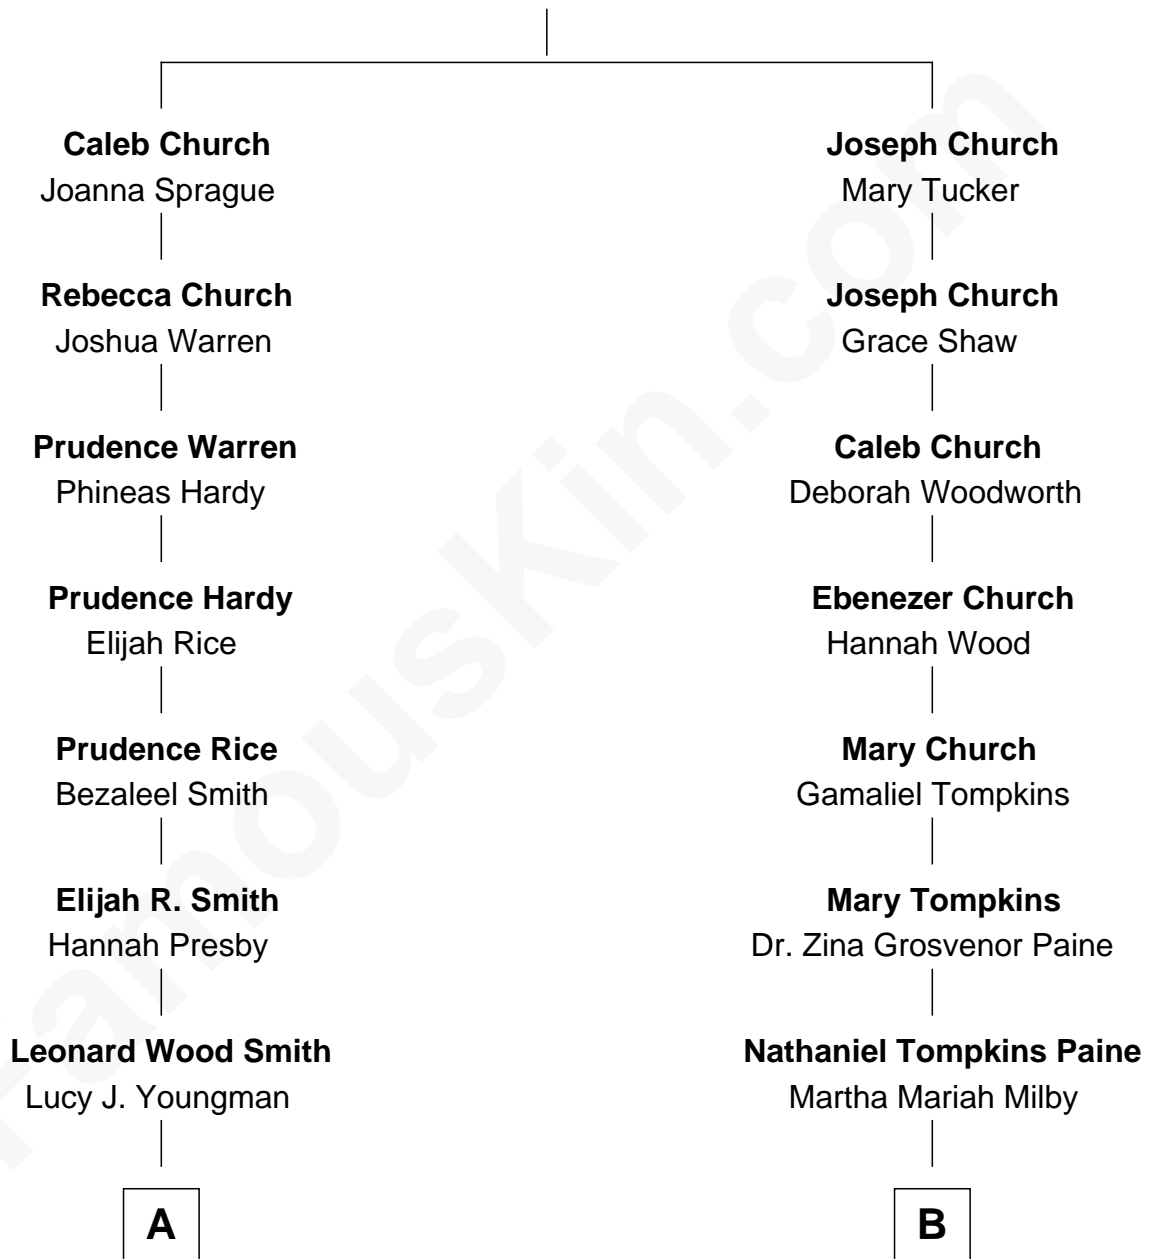

FamousKin.com Relationship Chart of

Ben Jealous

President and CEO of NAACP

8th cousin 2 times removed of

Charles M. Dale

66th Governor of New Hampshire

Richard Church
Elizabeth Warren

FamousKin.com