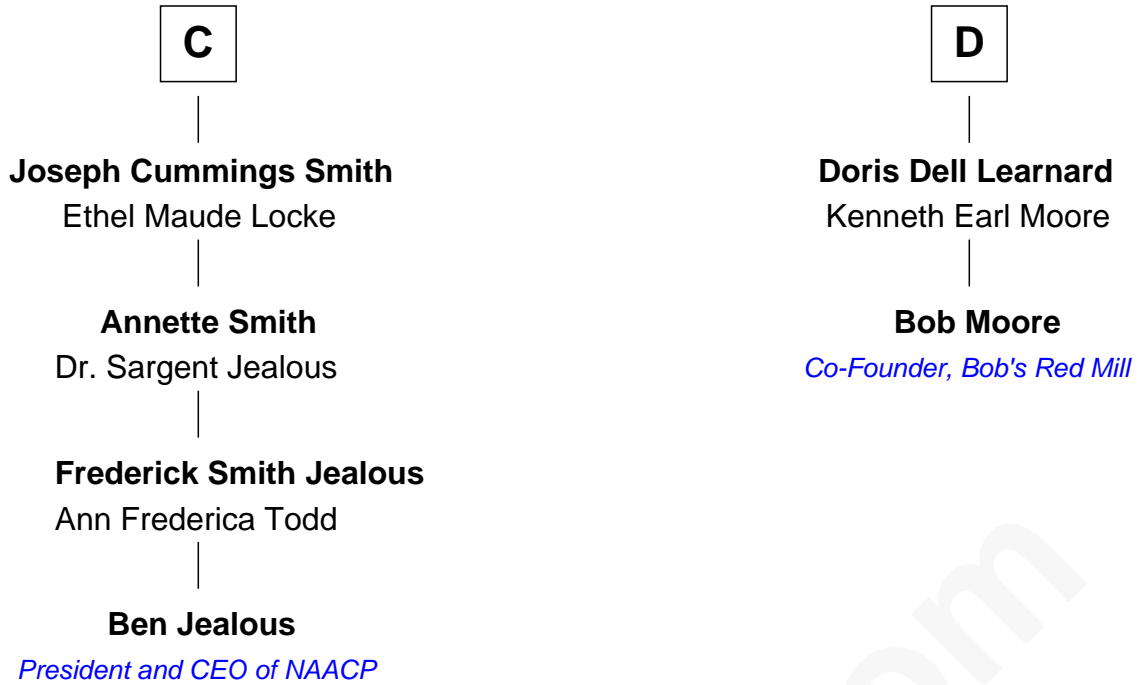

FamousKin.com Relationship Chart of

Ben Jealous

President and CEO of NAACP

18th cousin 2 times removed of

Bob Moore

Co-Founder, Bob's Red Mill

Sir Philip le Despencer

Elizabeth - - - - -

Alice le Despenser

Sir John Sutton

Sir John Sutton

Constance Blount

Sir John Sutton

Elizabeth Berkeley

Sir Edmund Sutton

Joyce Tiptoft

Sir Philip le Despencer

Elizabeth de Tibetot

Margery Despencer

Sir Roger Wentworth

Henry Wentworth

Elizabeth Howard

Margery Wentworth

Sir William Waldegrave

George Waldegrave

Anne Drury

Phyllis Waldegrave

Thomas Higham

Bridget Higham

Thomas Burrough

B

FamousKin.com