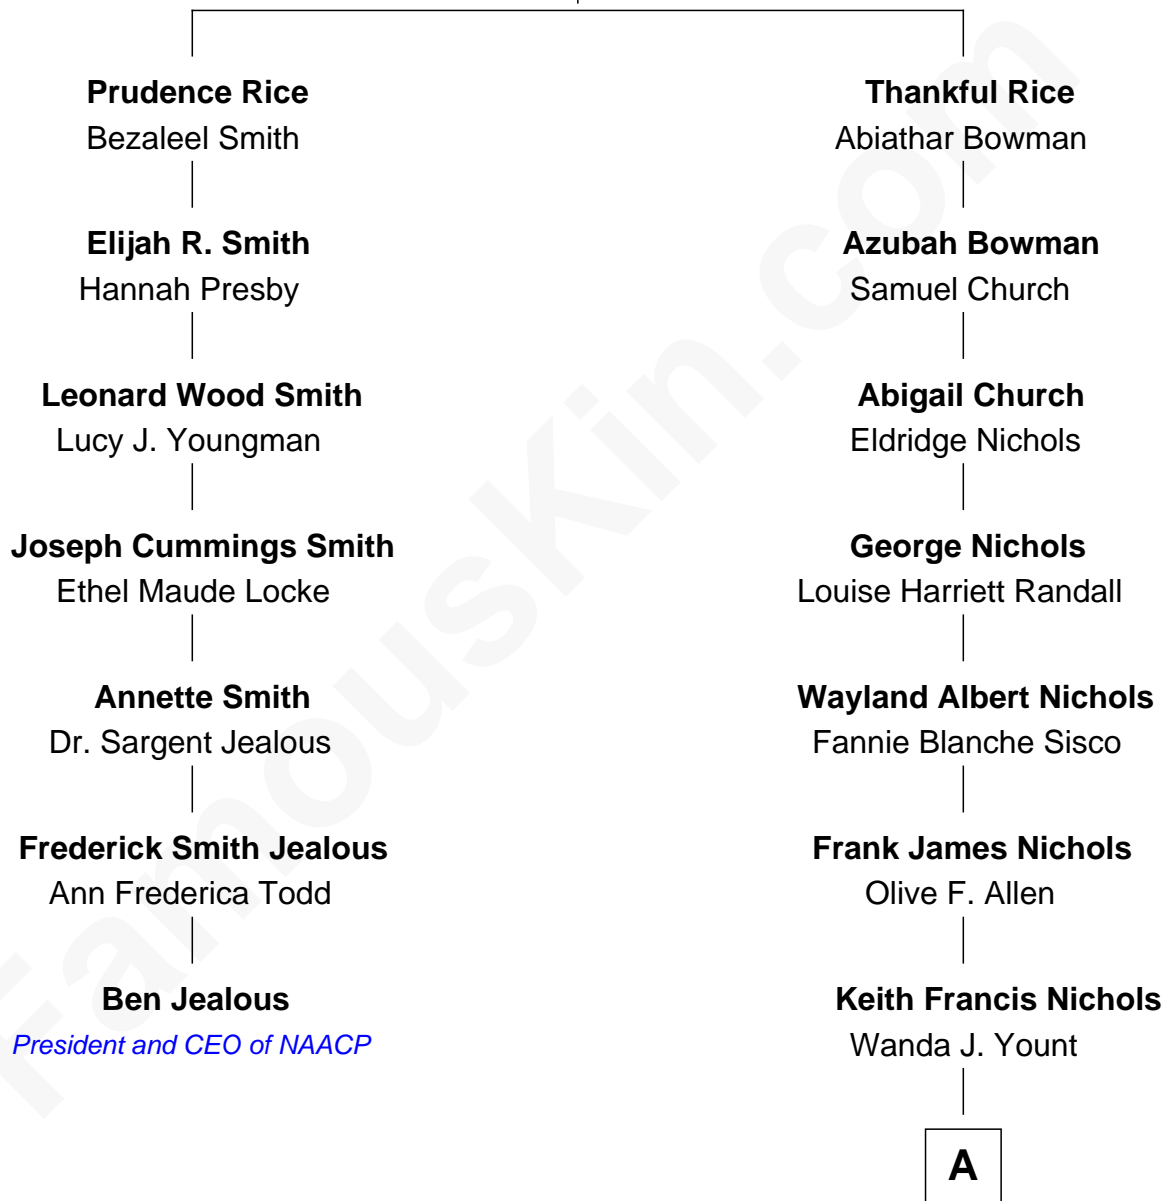

FamousKin.com Relationship Chart of

Ben Jealous

President and CEO of NAACP

6th cousin 3 times removed of

Taylor Lautner

TV and Movie Actor

Elijah Rice
Prudence Hardy

A

Patricia Anne Nichols

David Andrew Bos

Deborah C. Bos

Daniel Joseph Lautner

Taylor Lautner

TV and Movie Actor

FamousKin.com