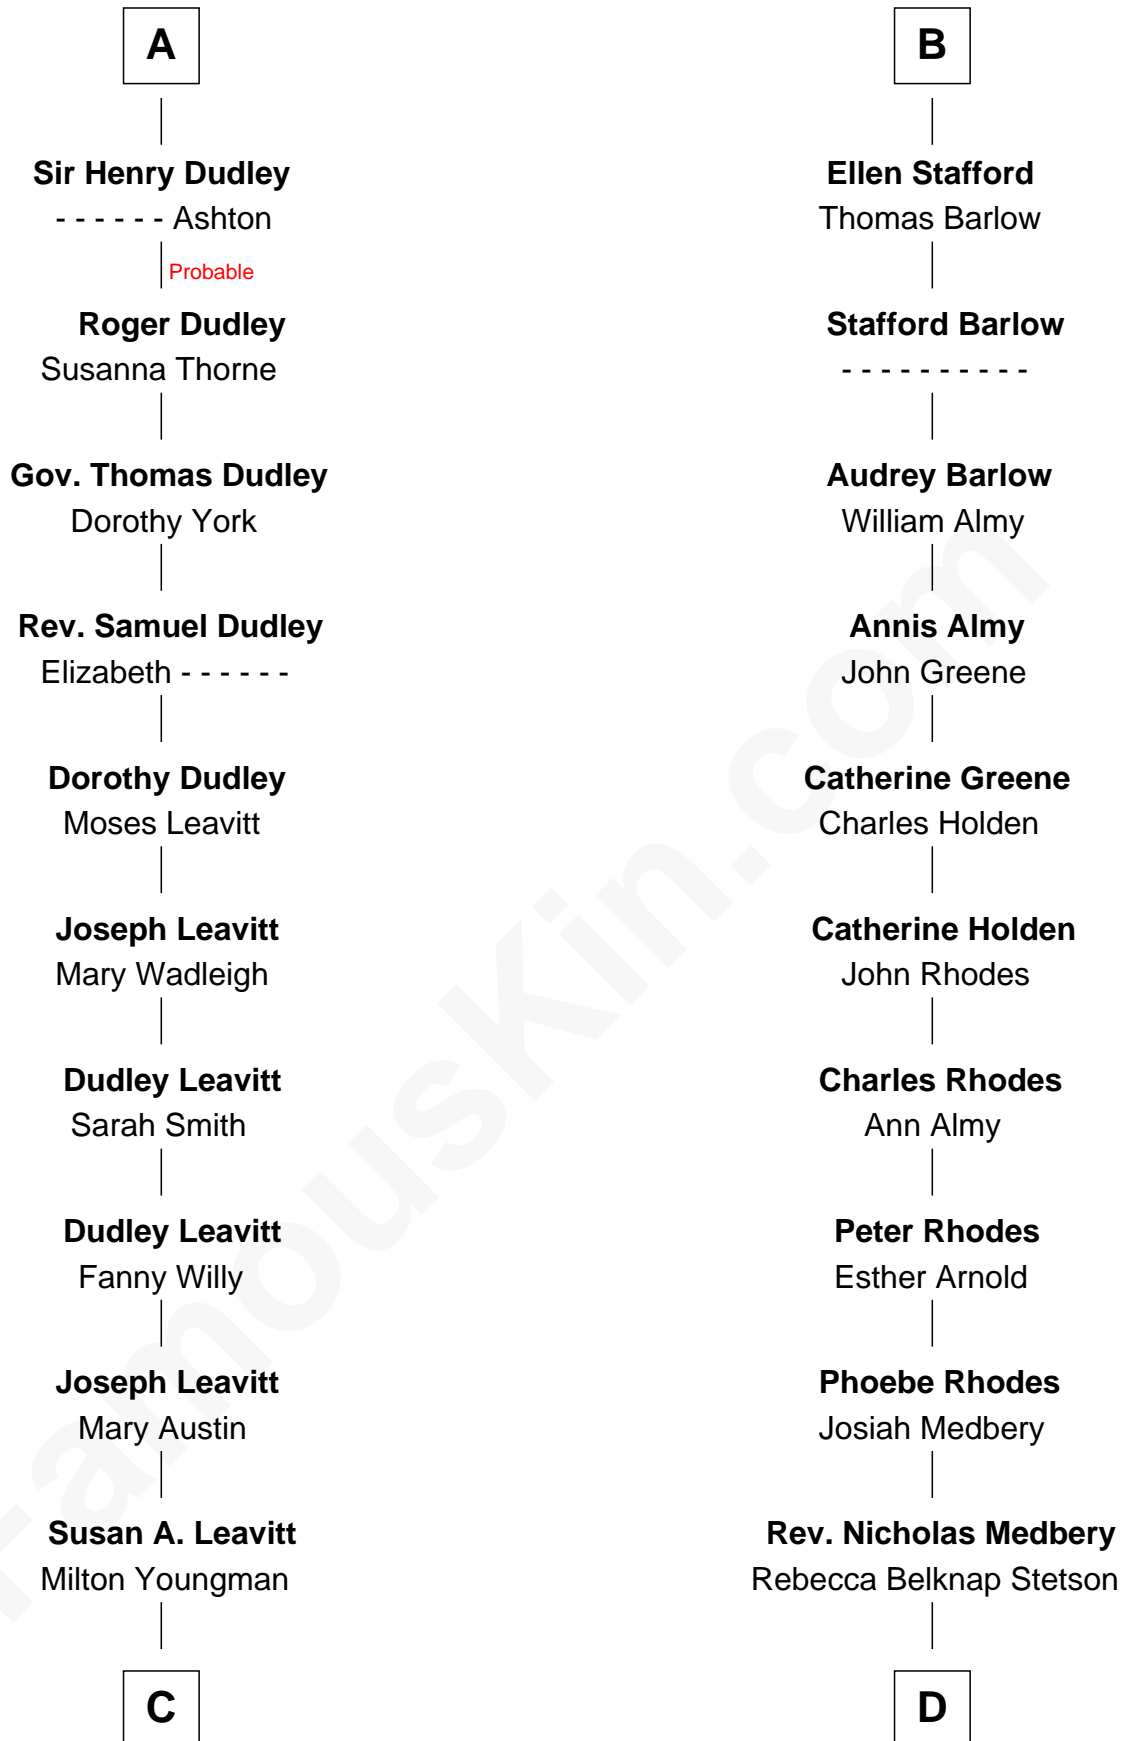

FamousKin.com

Relationship Chart of

Ben Jealous

President and CEO of NAACP

18th cousin 3 times removed of

Benton MacKaye

Co-Founder, Appalachian Trail

C

Lucy J. Youngman
Leonard Wood Smith

Joseph Cummings Smith
Ethel Maude Locke

Annette Smith
Dr. Sargent Jealous

Frederick Smith Jealous
Ann Frederica Todd

Ben Jealous
President and CEO of NAACP

D

Mary Ellen Keith Medbery
James Morrison Steele MacKaye