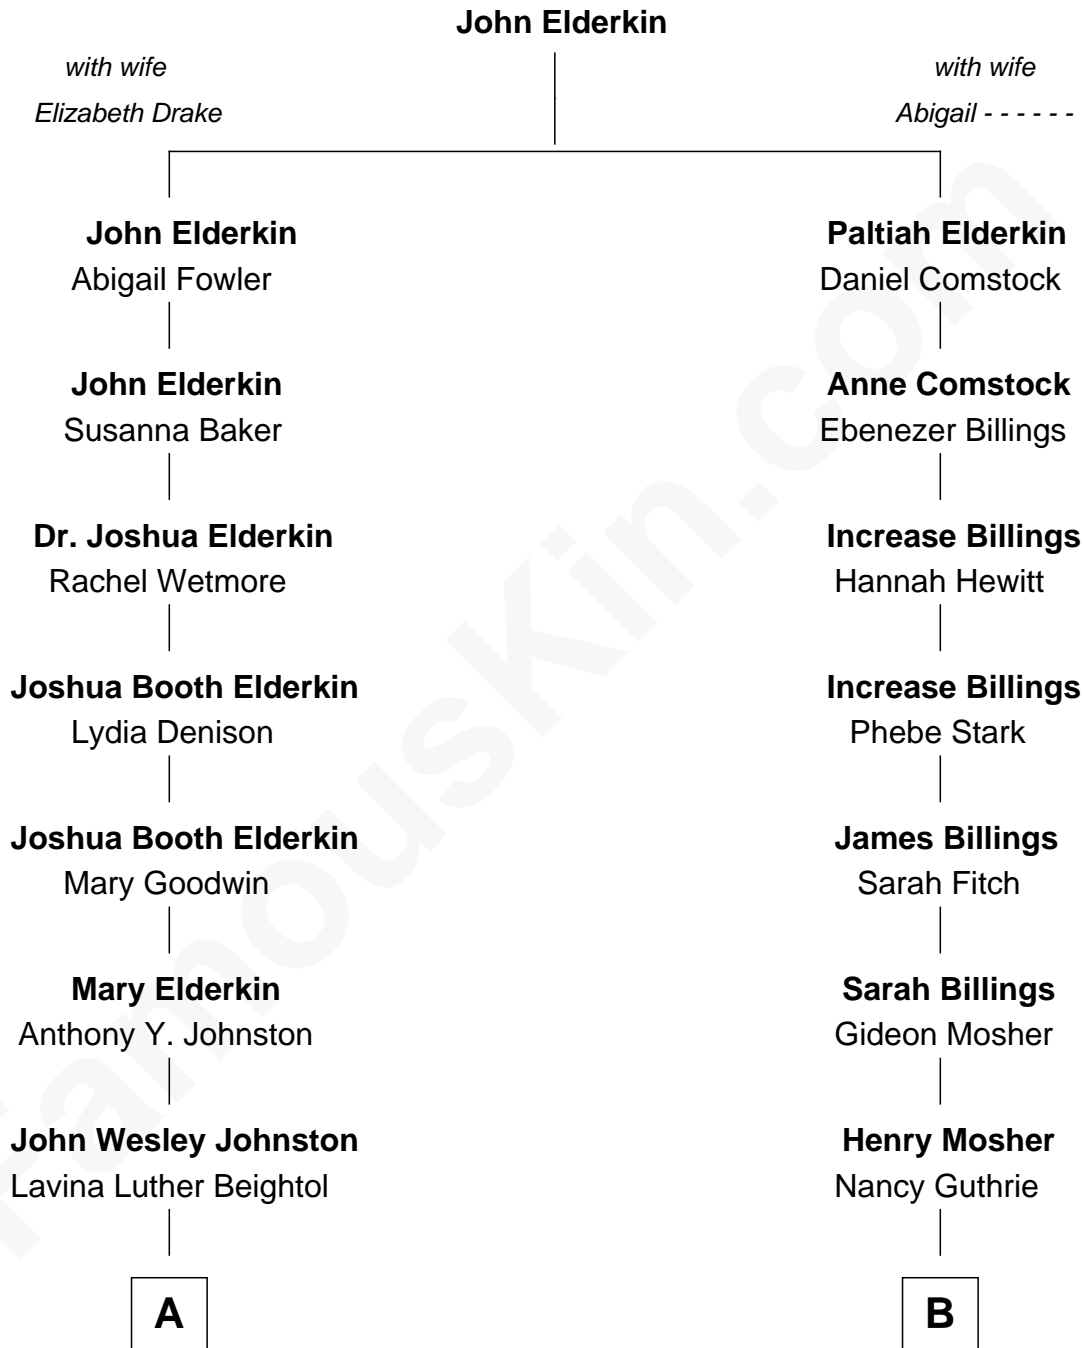

FamousKin.com
Relationship Chart of
Dr. Peggy Whitson
NASA and Axiom Space Astronaut

10th cousin of

Slim Pickens
TV and Movie Actor

A

Charles Wesley Johnston

Mabel Anna Garland

Wanda Pauline Johnston

Christien O. Walters

Beth Avalee Walters

Earl Keith Whitson

Dr. Peggy Whitson

NASA and Axiom Space Astronaut

B

Sally Mosher

William Fithian Mitchell

Harriet Mitchell