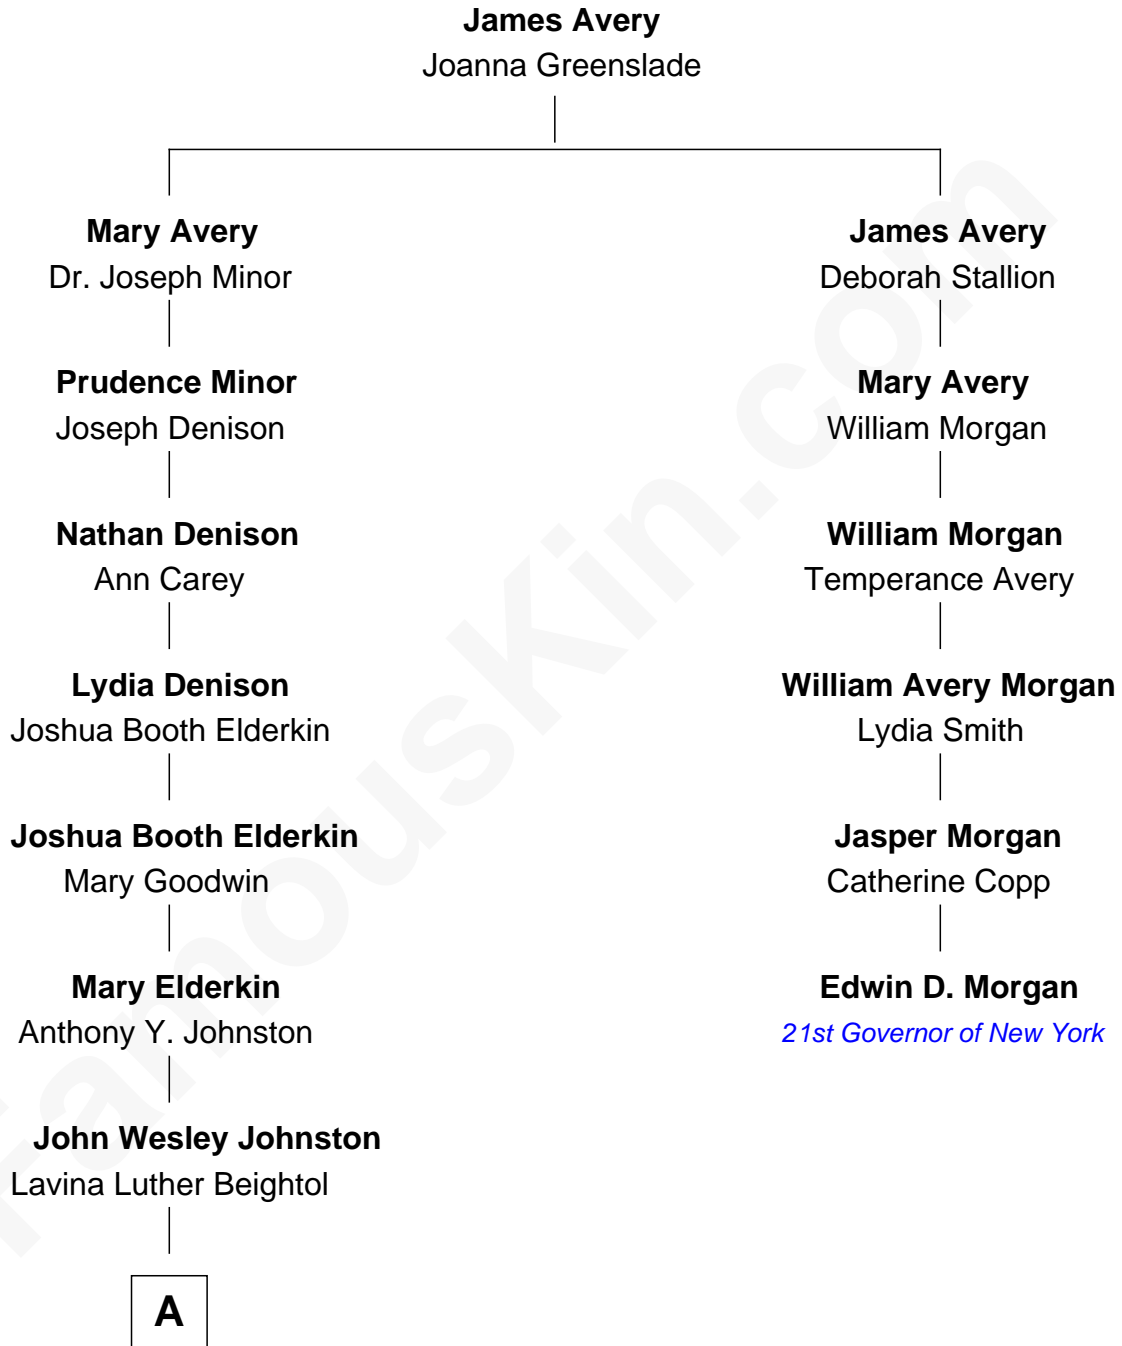

FamousKin.com Relationship Chart of

Dr. Peggy Whitson

NASA and Axiom Space Astronaut

5th cousin 5 times removed of

Edwin D. Morgan

21st Governor of New York

A

—
Charles Wesley Johnston

Mabel Anna Garland

—
Wanda Pauline Johnston

Christien O. Walters

—
Beth Avalee Walters

Earl Keith Whitson

—
Dr. Peggy Whitson

NASA and Axiom Space Astronaut

FamousKin.com