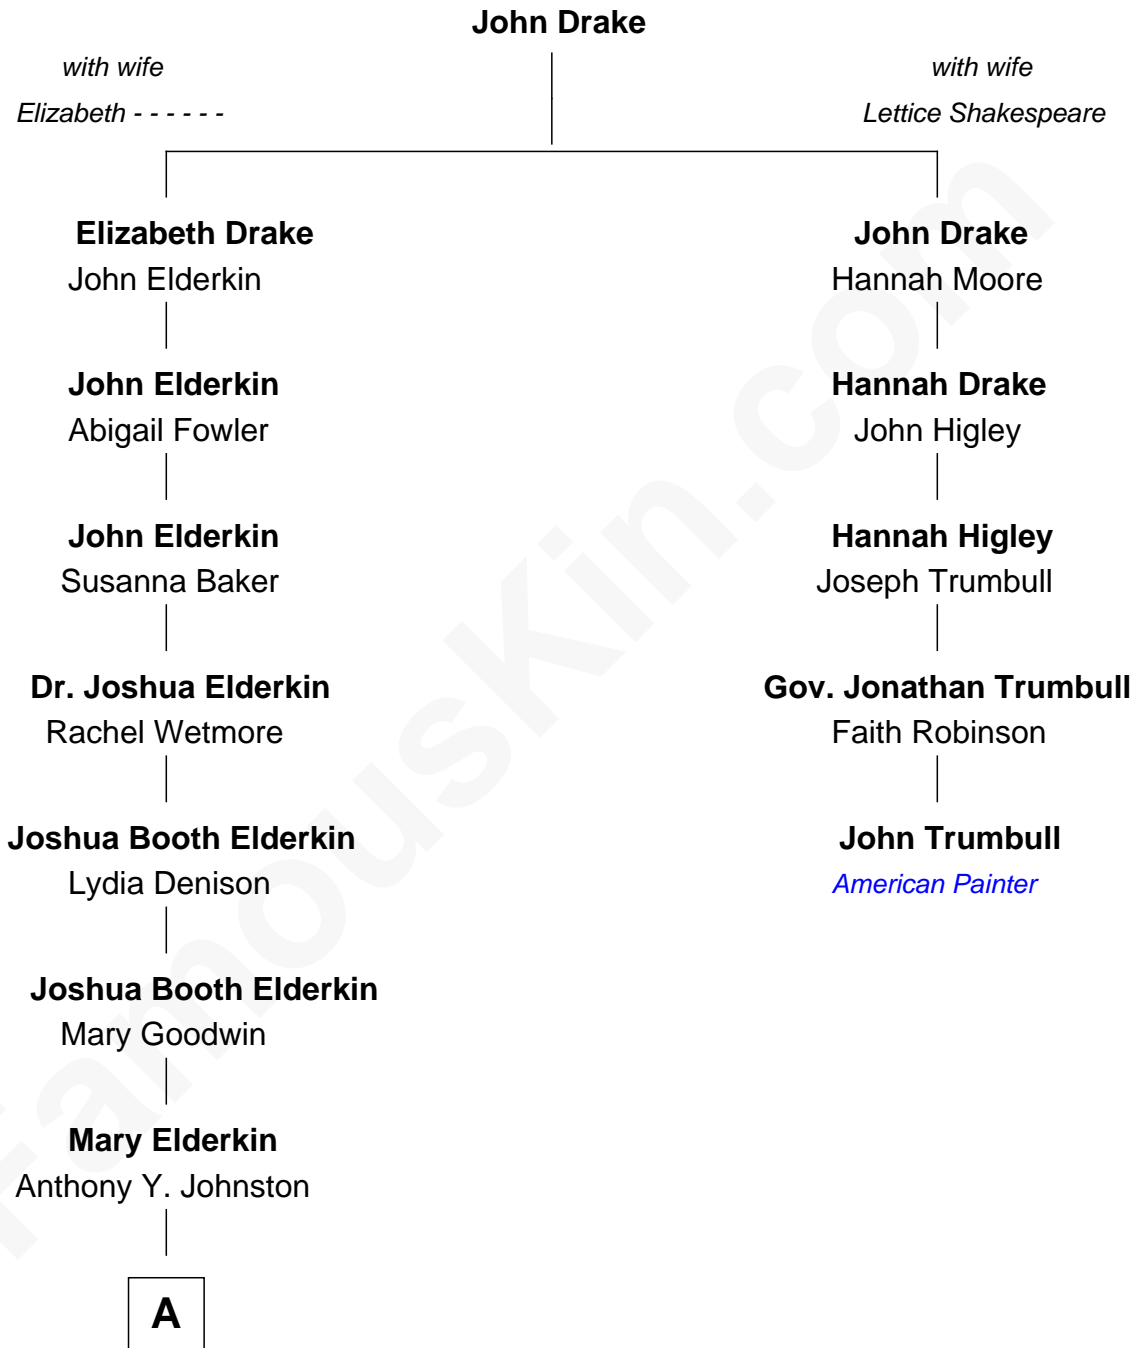

# FamousKin.com Relationship Chart of

**Dr. Peggy Whitson**

*NASA and Axiom Space Astronaut*

4th cousin 7 times removed of

**John Trumbull**

*American Painter*

**A**

John Wesley Johnston

Lavina Luther Beightol

Charles Wesley Johnston

Mabel Anna Garland

Wanda Pauline Johnston

Christien O. Walters

Beth Avalee Walters

Earl Keith Whitson

**Dr. Peggy Whitson**

*NASA and Axiom Space Astronaut*

FamousKin.com