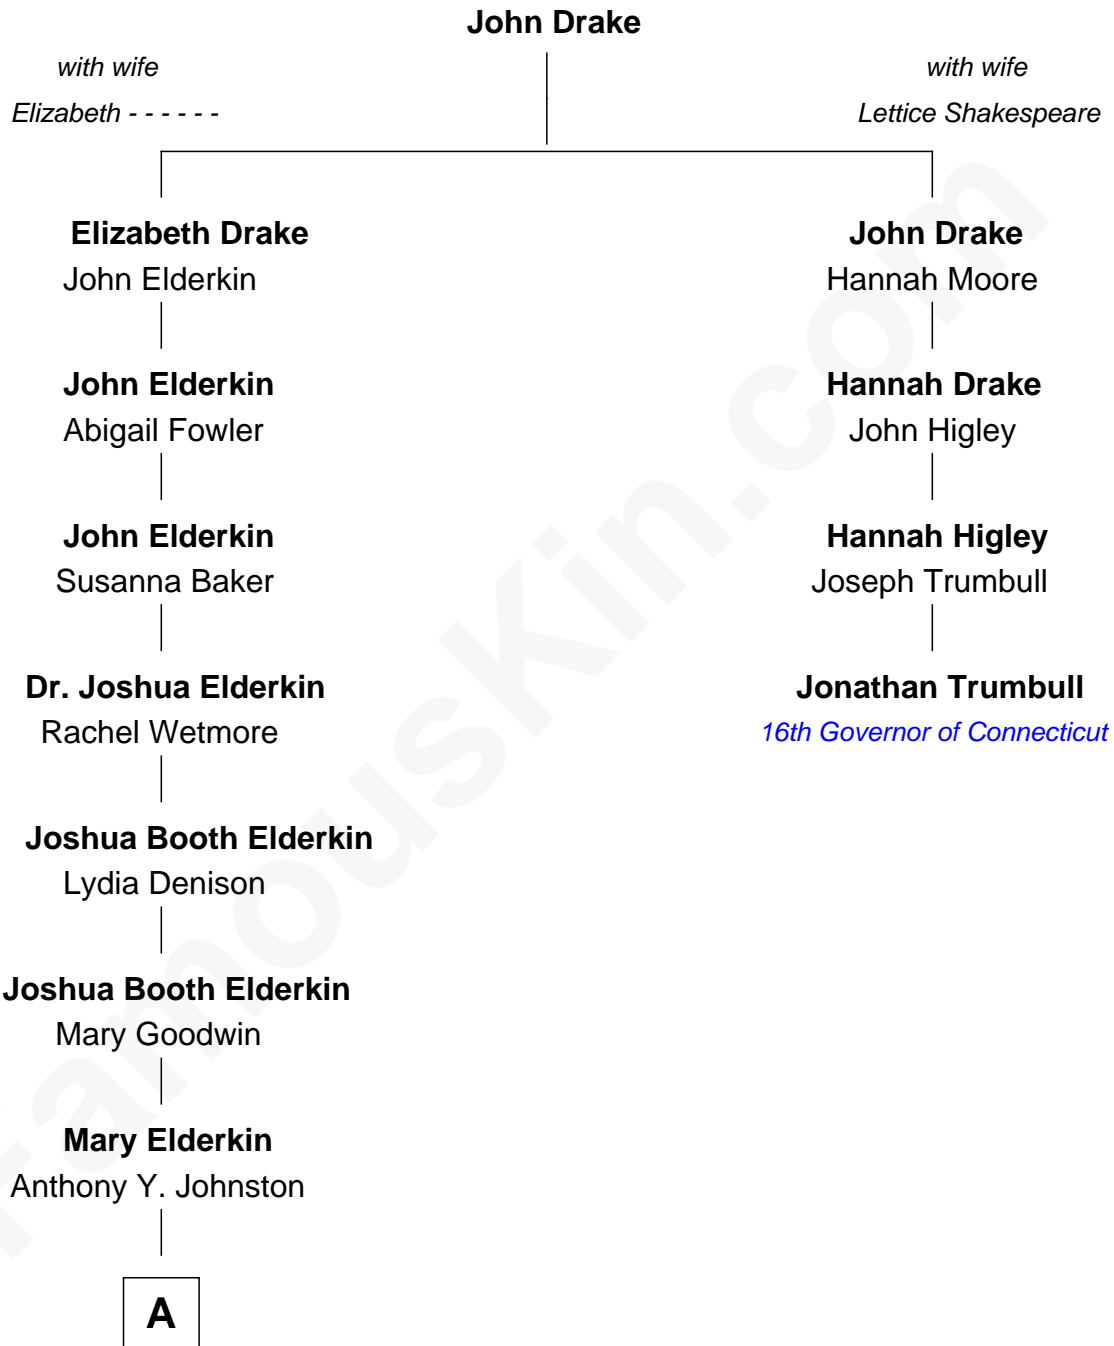

FamousKin.com Relationship Chart of

Dr. Peggy Whitson

NASA and Axiom Space Astronaut

3rd cousin 8 times removed of

Jonathan Trumbull

16th Governor of Connecticut

A

John Wesley Johnston

Lavina Luther Beightol

Charles Wesley Johnston

Mabel Anna Garland

Wanda Pauline Johnston

Christien O. Walters

Beth Avalee Walters

Earl Keith Whitson

Dr. Peggy Whitson