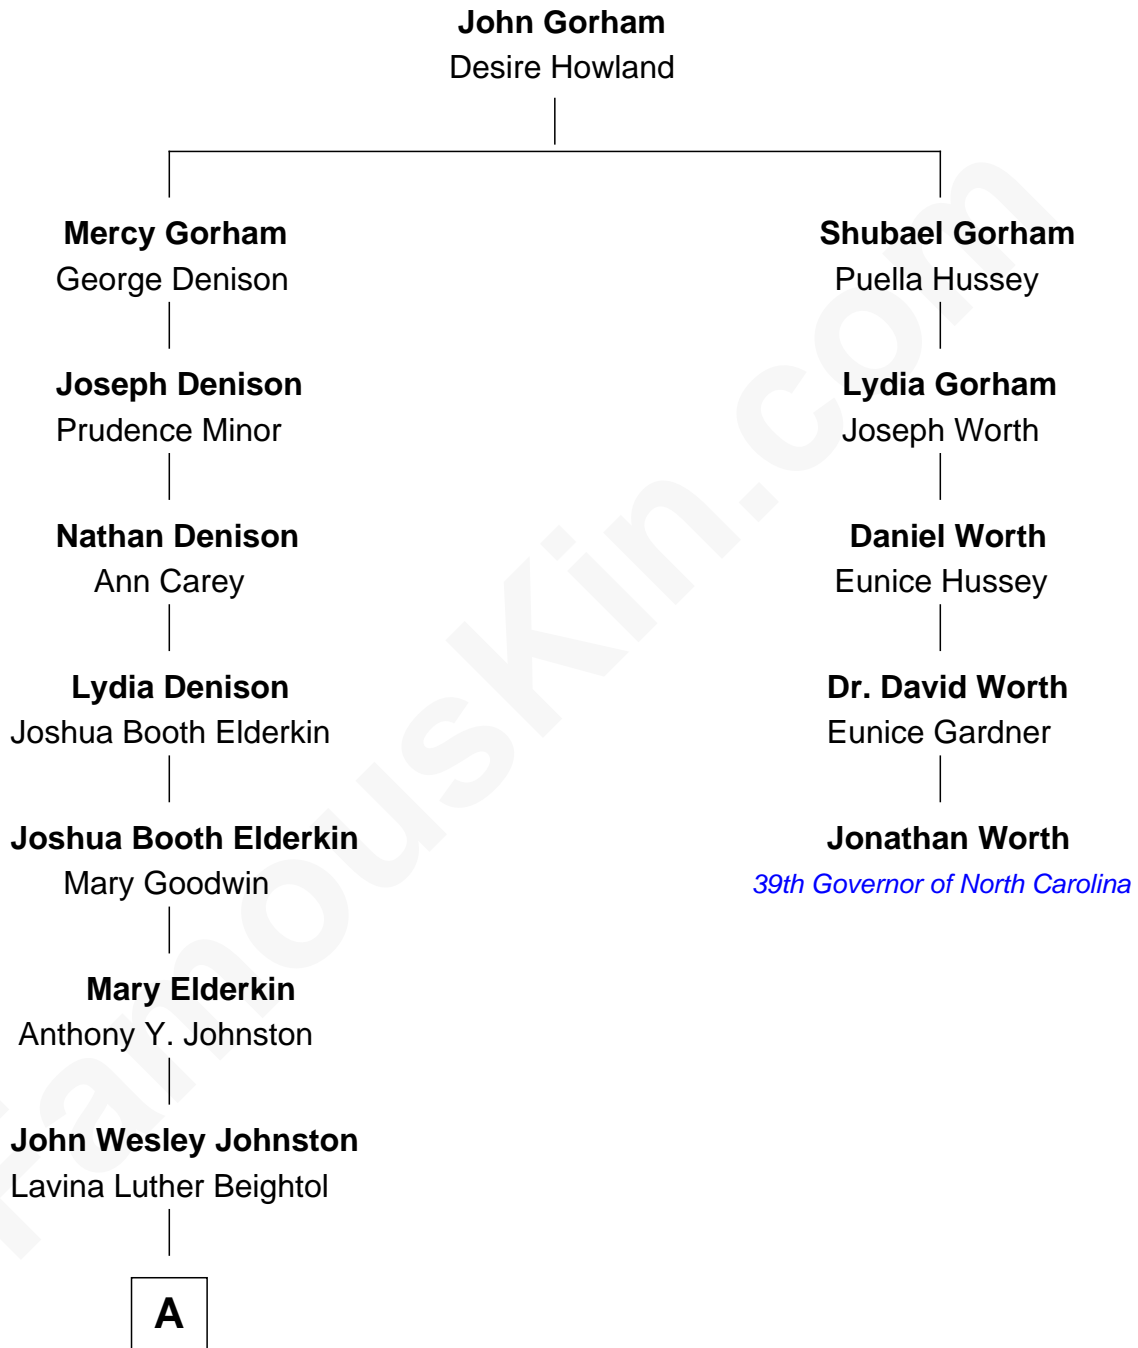

FamousKin.com Relationship Chart of

Dr. Peggy Whitson

NASA and Axiom Space Astronaut

4th cousin 6 times removed of

Jonathan Worth

39th Governor of North Carolina

A

—
Charles Wesley Johnston

Mabel Anna Garland

—
Wanda Pauline Johnston

Christien O. Walters

—
Beth Avalee Walters

Earl Keith Whitson

—
Dr. Peggy Whitson

NASA and Axiom Space Astronaut

FamousKin.com