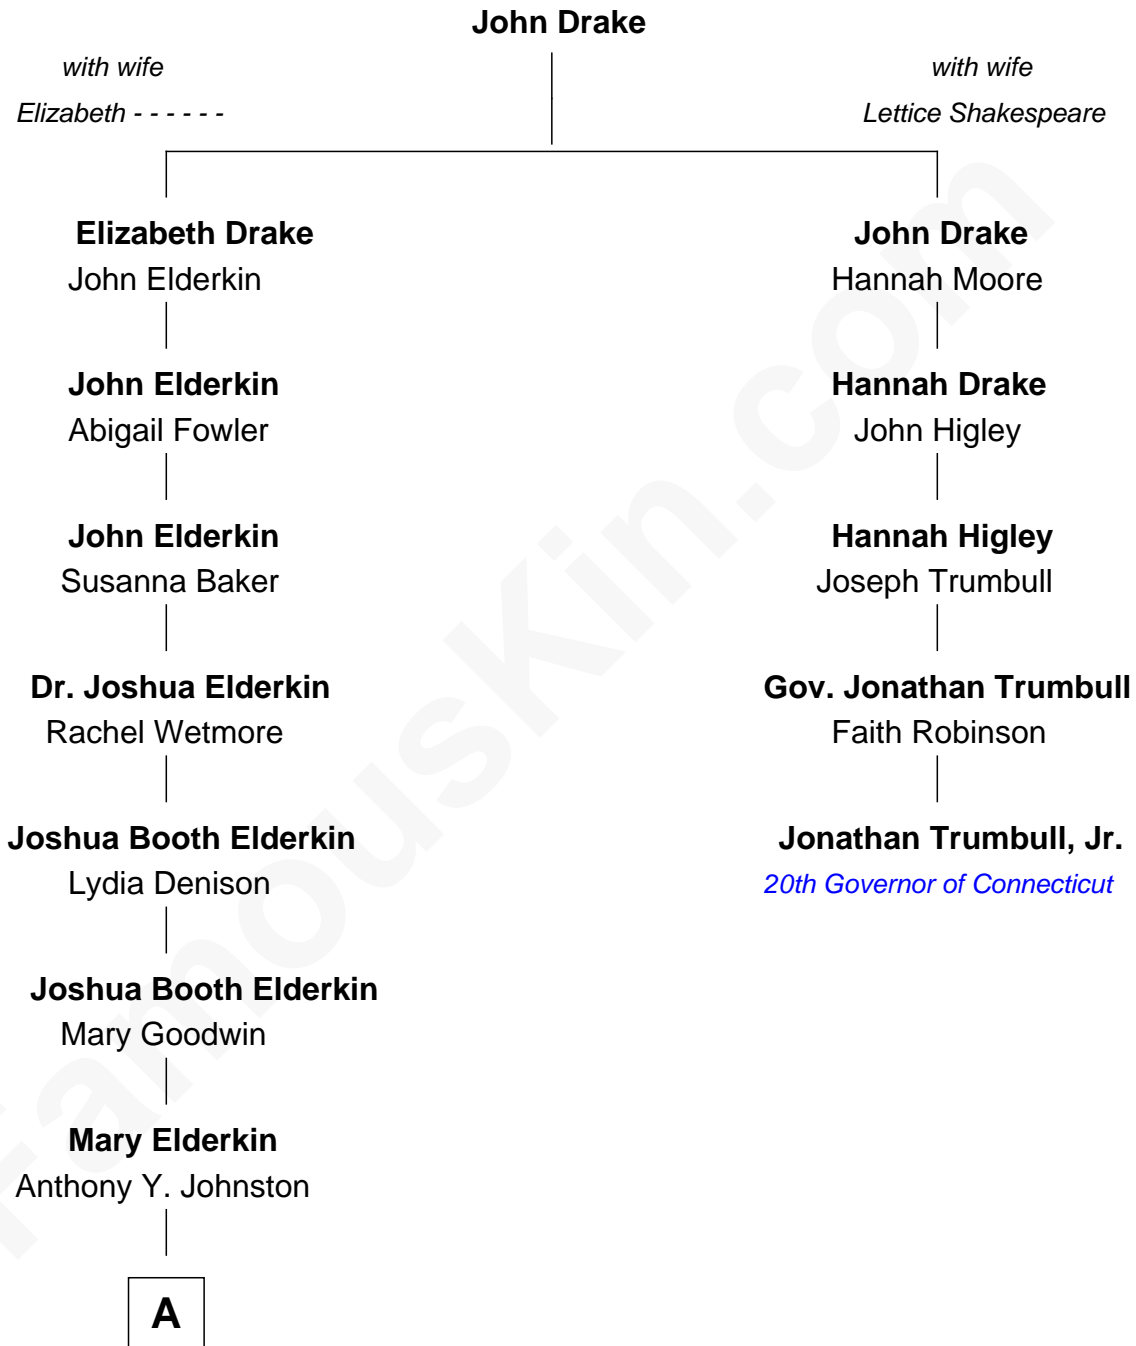

FamousKin.com Relationship Chart of

Dr. Peggy Whitson

NASA and Axiom Space Astronaut

4th cousin 7 times removed of

Jonathan Trumbull, Jr.

20th Governor of Connecticut

A

John Wesley Johnston

Lavina Luther Beightol

Charles Wesley Johnston

Mabel Anna Garland

Wanda Pauline Johnston

Christien O. Walters

Beth Avalee Walters

Earl Keith Whitson

Dr. Peggy Whitson