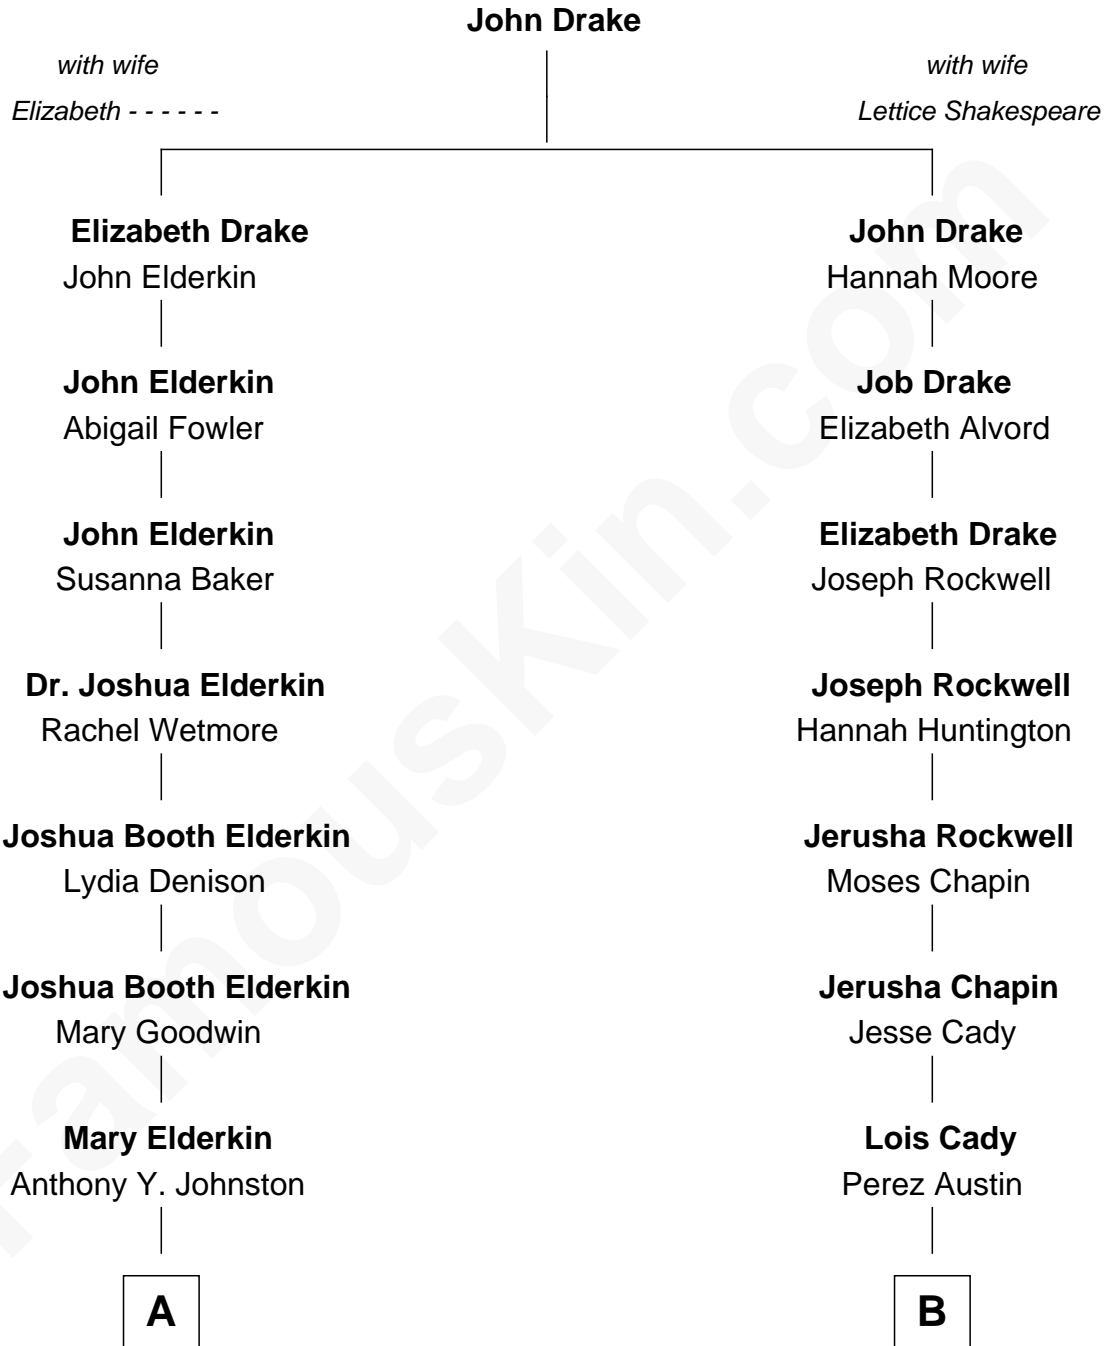

# FamousKin.com Relationship Chart of

**Dr. Peggy Whitson**

*NASA and Axiom Space Astronaut*

8th cousin 3 times removed of

**Horace Austin**

*6th Governor of Minnesota*

**A**

**John Wesley Johnston**

Lavina Luther Beightol

**Charles Wesley Johnston**

Mabel Anna Garland

**Wanda Pauline Johnston**

Christien O. Walters

**Beth Avalee Walters**

Earl Keith Whitson

**Dr. Peggy Whitson**

*NASA and Axiom Space Astronaut*

**B**

**David Austin**

Elizabeth Clarke Getchel

**Horace Austin**

*6th Governor of Minnesota*