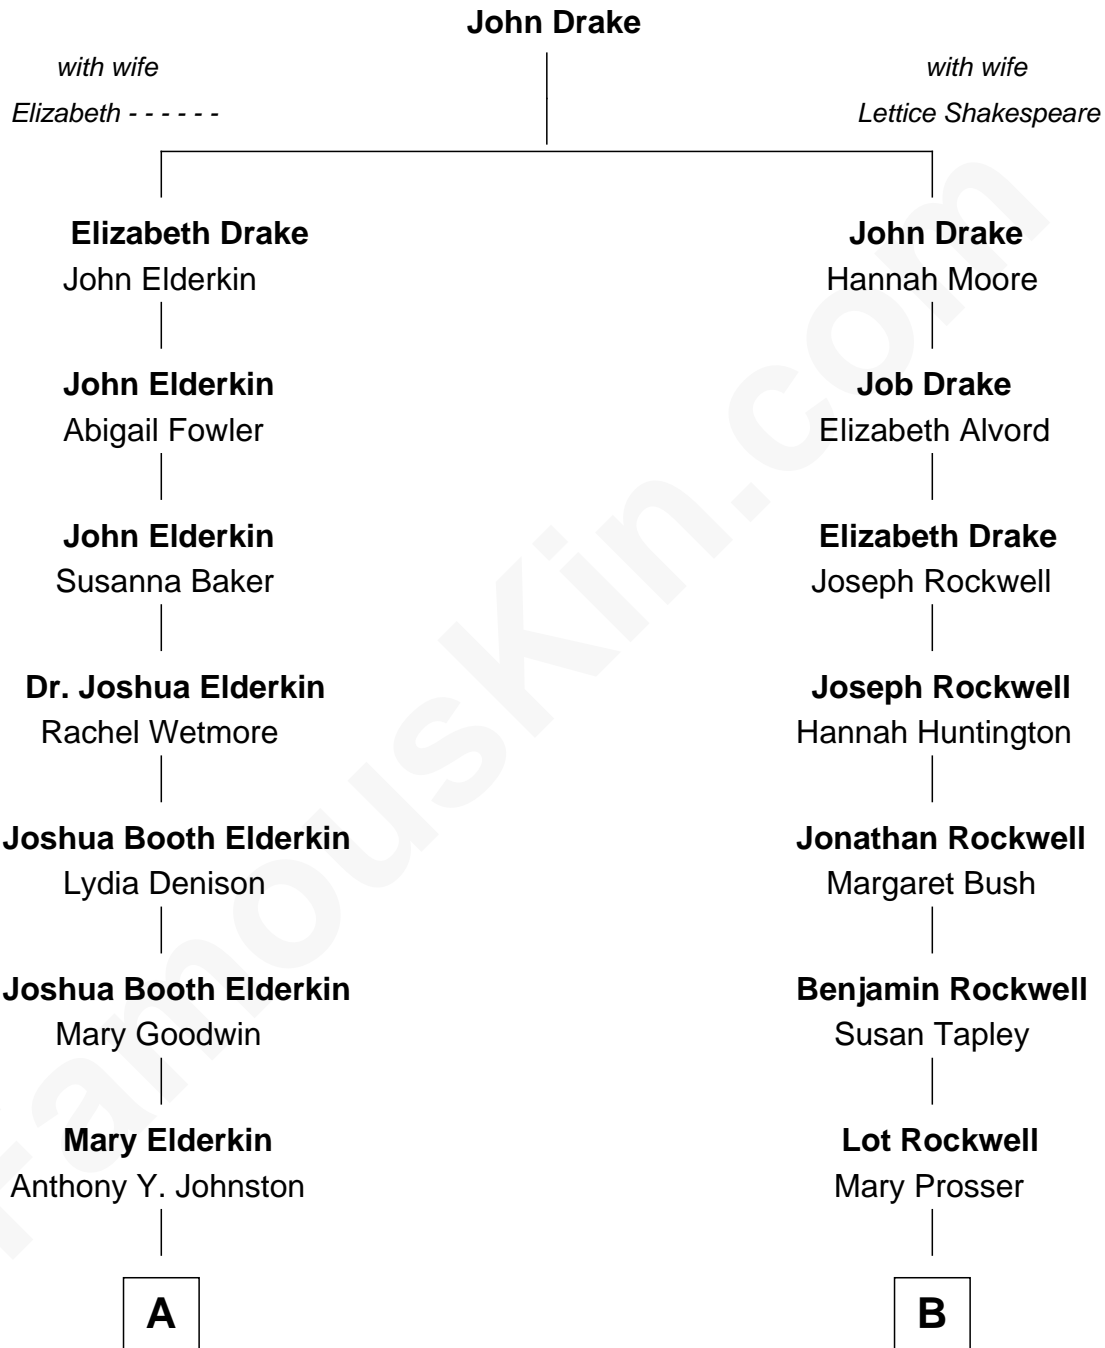

FamousKin.com Relationship Chart of

Dr. Peggy Whitson

NASA and Axiom Space Astronaut

9th cousin 2 times removed of

Willard Rockwell

Founder, Rockwell International

A

John Wesley Johnston

Lavina Luther Beightol

Charles Wesley Johnston

Mabel Anna Garland

Wanda Pauline Johnston

Christien O. Walters

Beth Avalee Walters

Earl Keith Whitson

Dr. Peggy Whitson