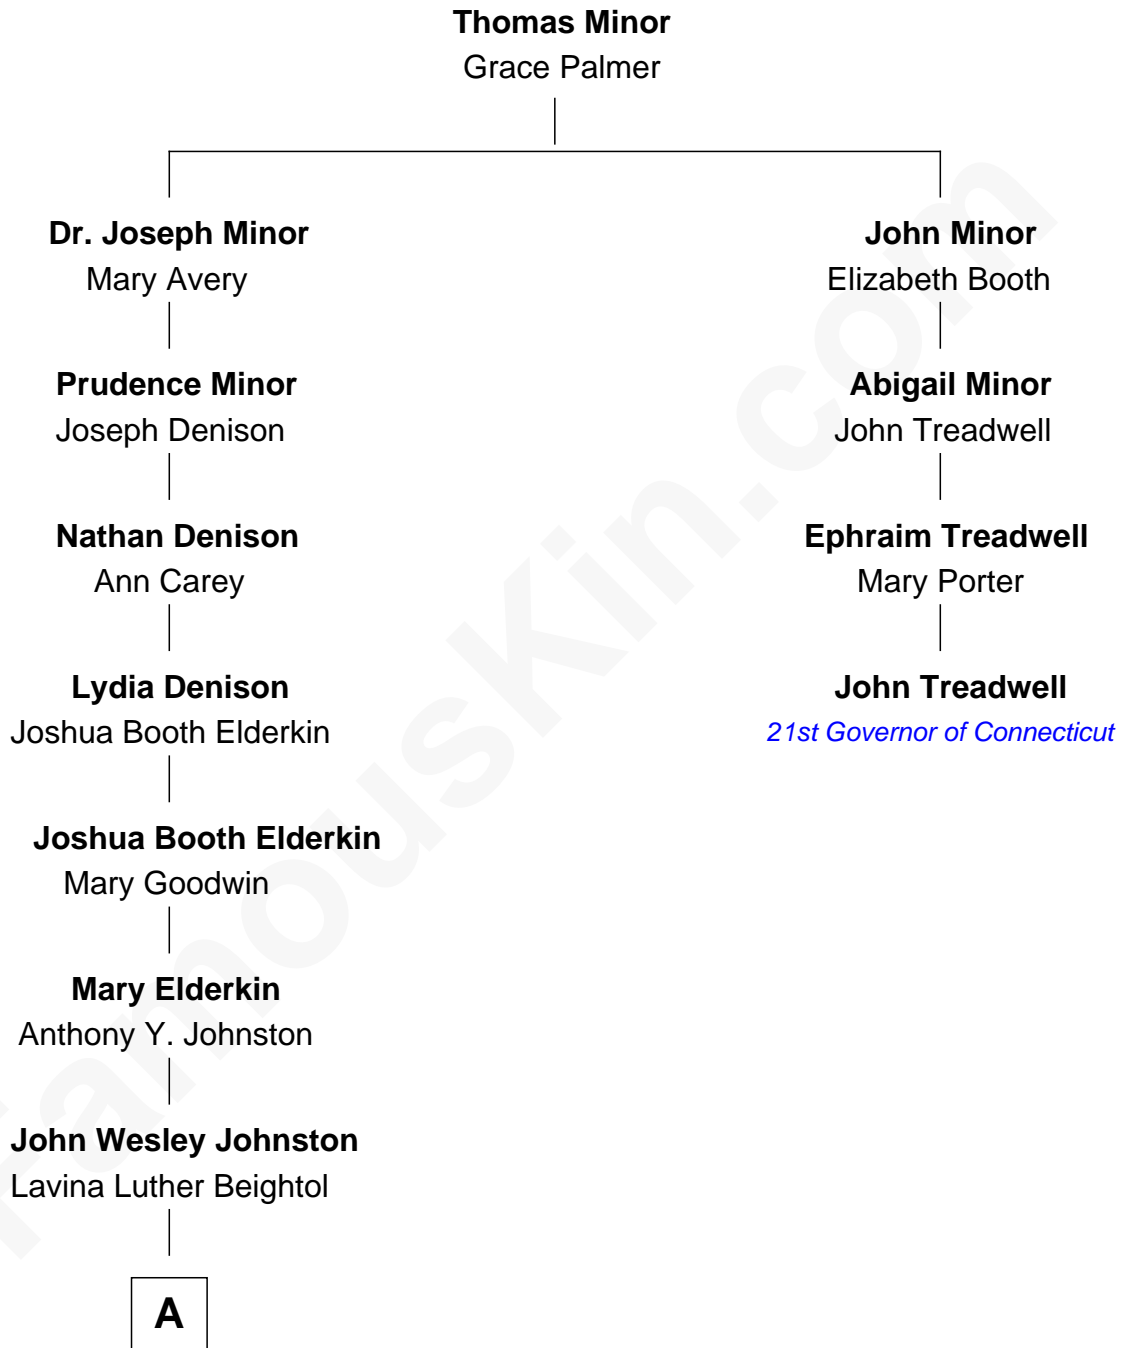

FamousKin.com Relationship Chart of

Dr. Peggy Whitson

NASA and Axiom Space Astronaut

3rd cousin 7 times removed of

John Treadwell

21st Governor of Connecticut

A

—
Charles Wesley Johnston

Mabel Anna Garland

—
Wanda Pauline Johnston

Christien O. Walters

—
Beth Avalee Walters

Earl Keith Whitson

—
Dr. Peggy Whitson

NASA and Axiom Space Astronaut

FamousKin.com