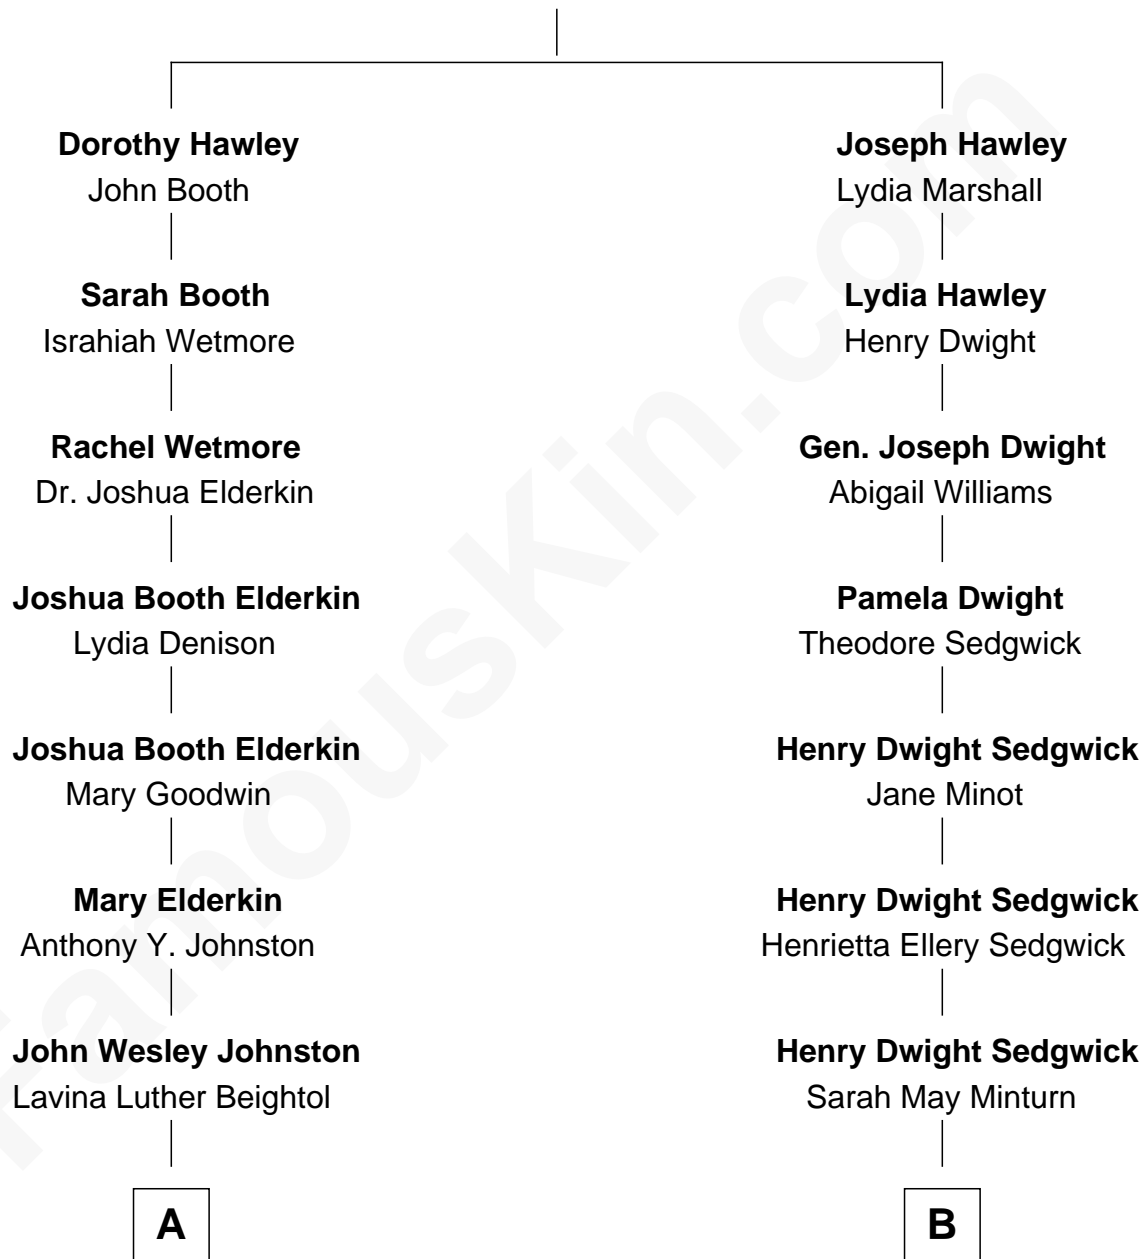

FamousKin.com Relationship Chart of

Dr. Peggy Whitson

NASA and Axiom Space Astronaut

9th cousin 1 time removed of

Kyra Sedgwick

TV and Movie Actress

Thomas Hawley

Dorothy Harbitle

A

Charles Wesley Johnston

Mabel Anna Garland

Wanda Pauline Johnston

Christien O. Walters

Beth Avalee Walters

Earl Keith Whitson

Dr. Peggy Whitson

NASA and Axiom Space Astronaut

B

Robert Minturn Sedgwick

Helen Peabody

Henry Dwight Sedgwick

Patricia Ann Rosenwald

Kyra Sedgwick

TV and Movie Actress