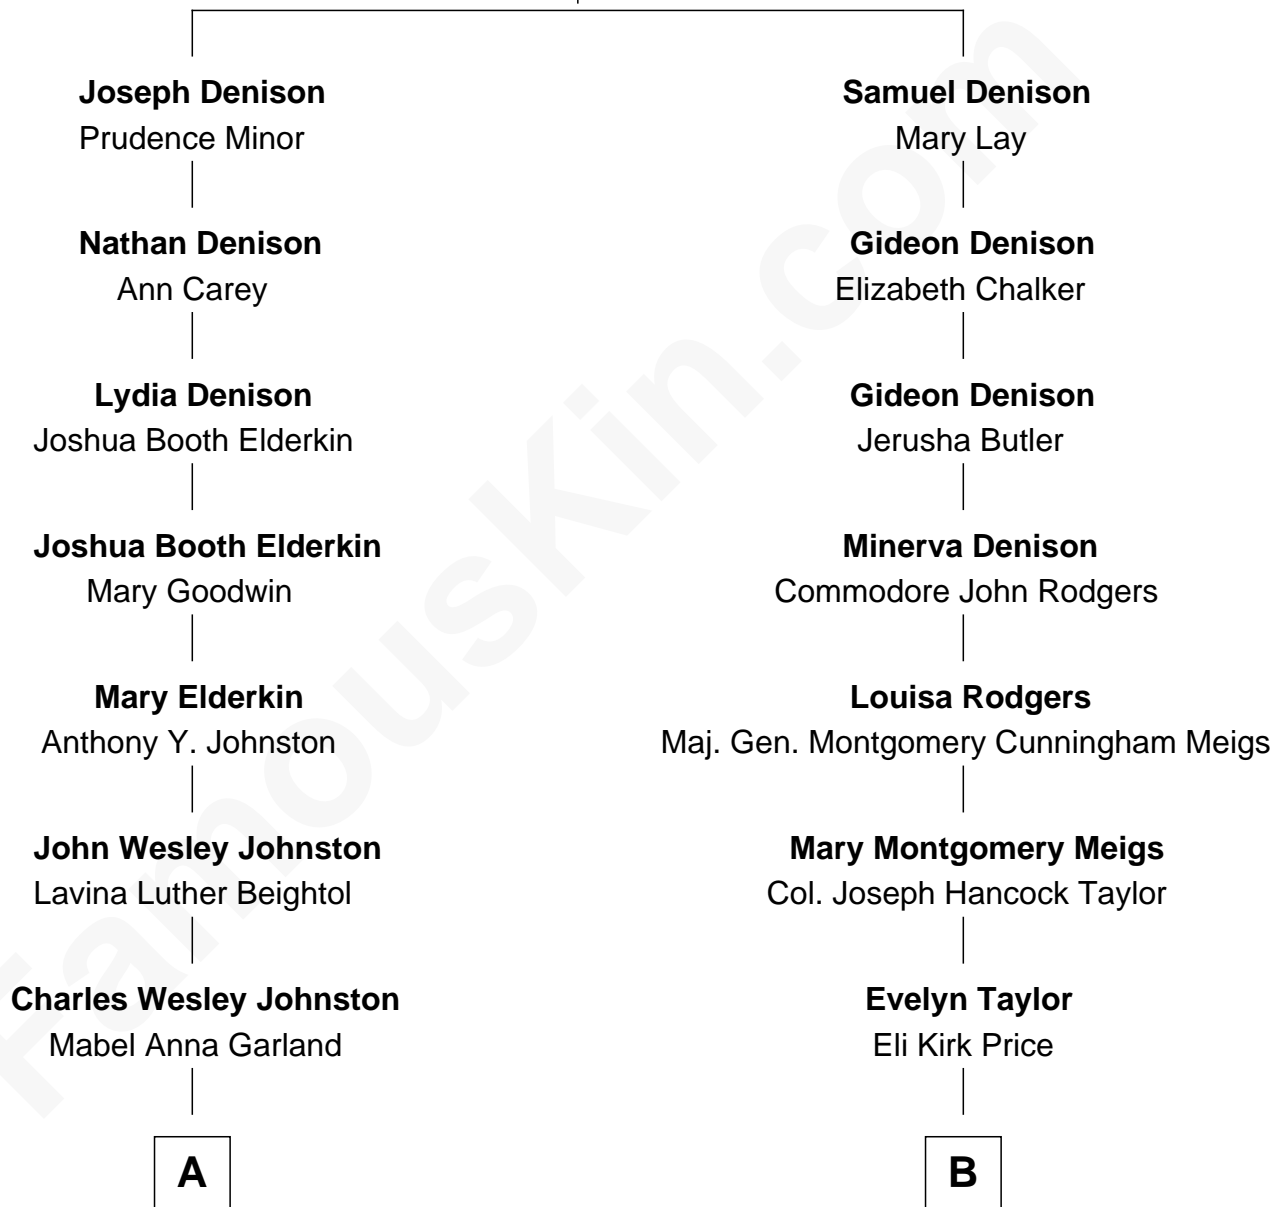

FamousKin.com

Relationship Chart of

Dr. Peggy Whitson

NASA and Axiom Space Astronaut

9th cousin of

Parker Stevenson

TV and Movie Actor

George Denison

Mercy Gorham

A

Wanda Pauline Johnston

Christien O. Walters

Beth Avalee Walters

Earl Keith Whitson

Dr. Peggy Whitson

NASA and Axiom Space Astronaut