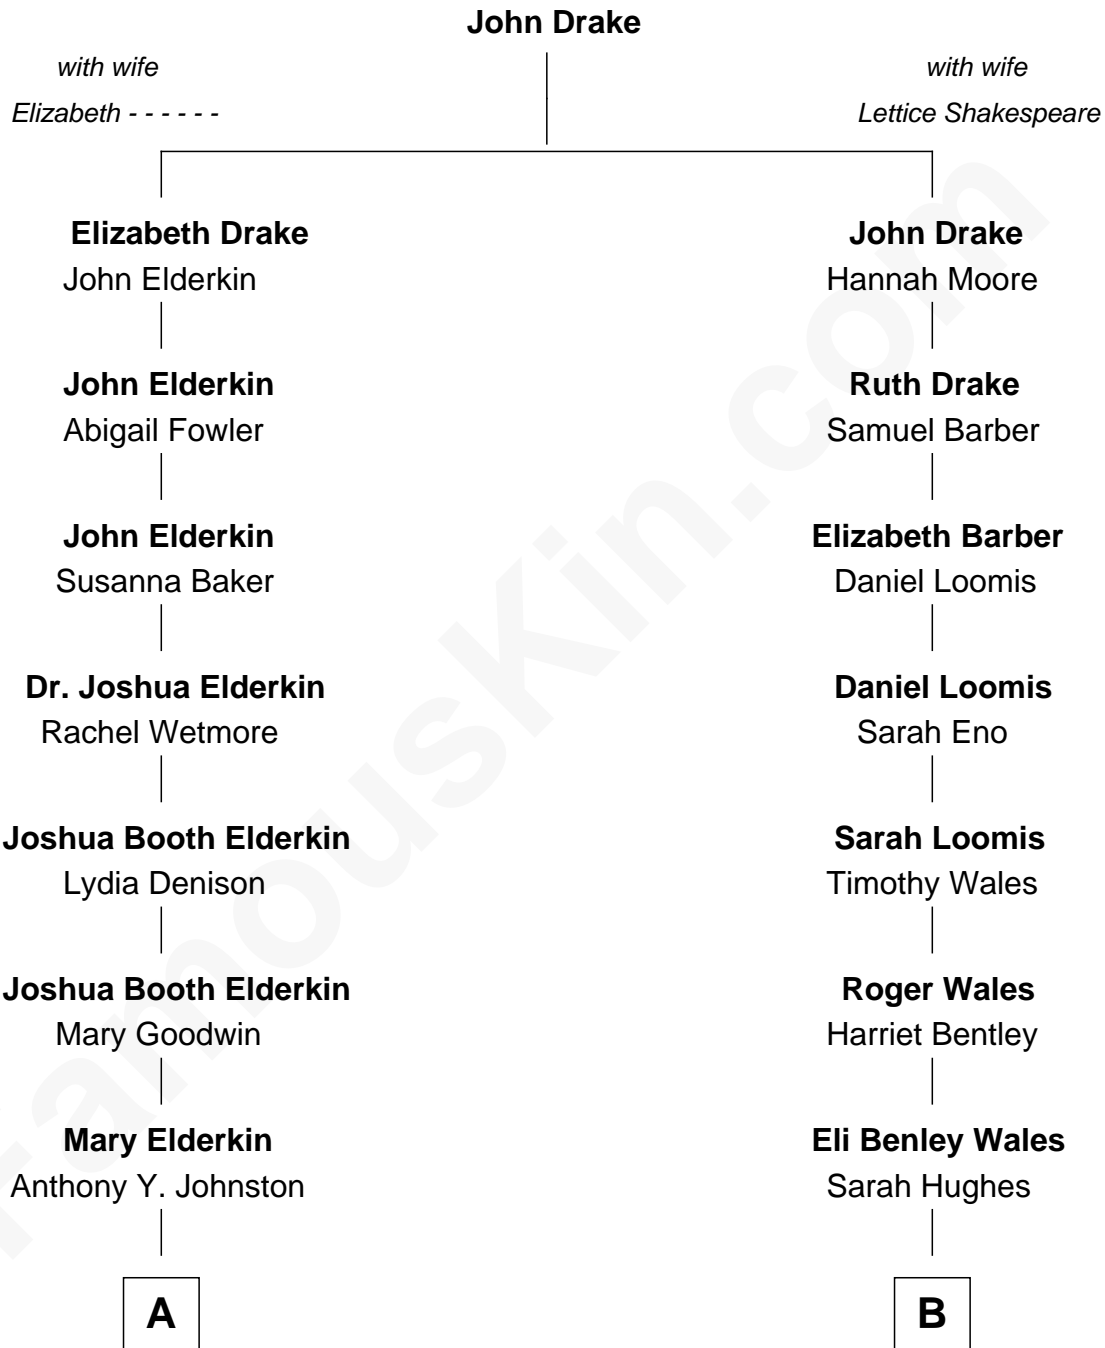

**FamousKin.com**  
**Relationship Chart of**  
**Dr. Peggy Whitson**  
*NASA and Axiom Space Astronaut*

11th cousin of  
**Sydney Biddle Barrows**  
*Mayflower Madam*

**A**

**John Wesley Johnston**

Lavina Luther Beightol

**Charles Wesley Johnston**

Mabel Anna Garland

**Wanda Pauline Johnston**

Christien O. Walters

**Beth Avalee Walters**

Earl Keith Whitson

**Dr. Peggy Whitson**

*NASA and Axiom Space Astronaut*

**B**

**Mary Hughes Wales**

Walter Almer Barrows

**Walter Almer Barrows**

Sarah Olive Byers

**Donald Byers Barrows**

Sydney Biddle

**Donald Byers Barrows**