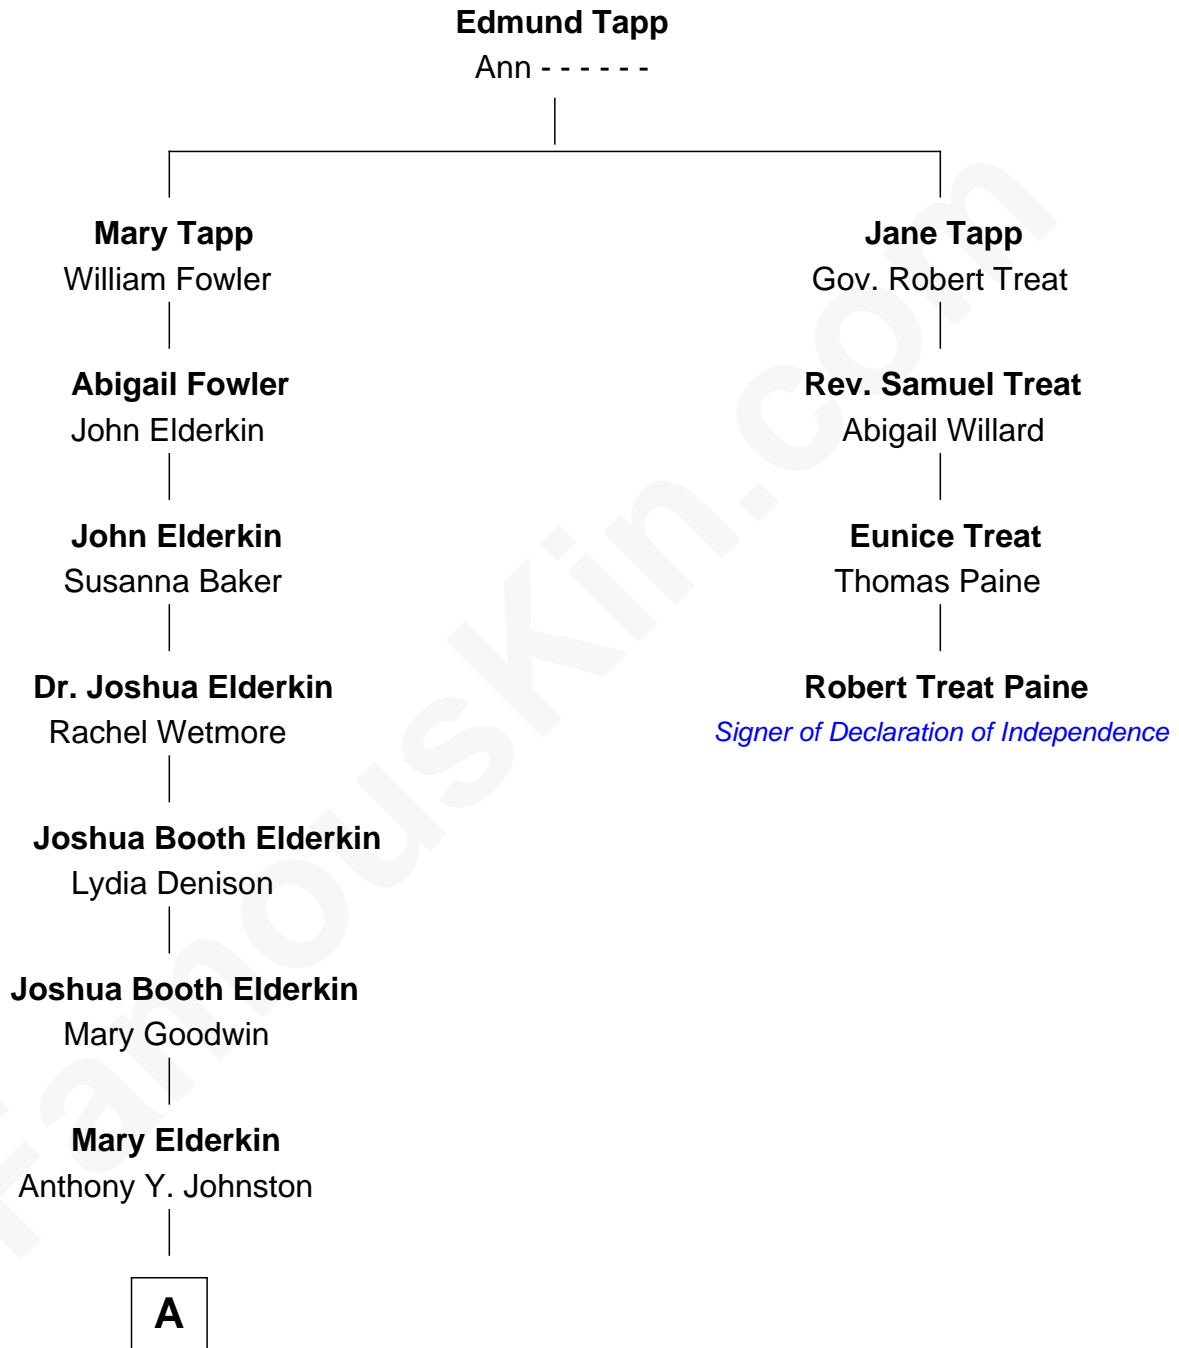

FamousKin.com Relationship Chart of

Dr. Peggy Whitson

NASA and Axiom Space Astronaut

3rd cousin 8 times removed of

Robert Treat Paine

Signer of the Declaration of Independence

A

John Wesley Johnston

Lavina Luther Beightol

Charles Wesley Johnston

Mabel Anna Garland

Wanda Pauline Johnston

Christien O. Walters

Beth Avalee Walters

Earl Keith Whitson

Dr. Peggy Whitson