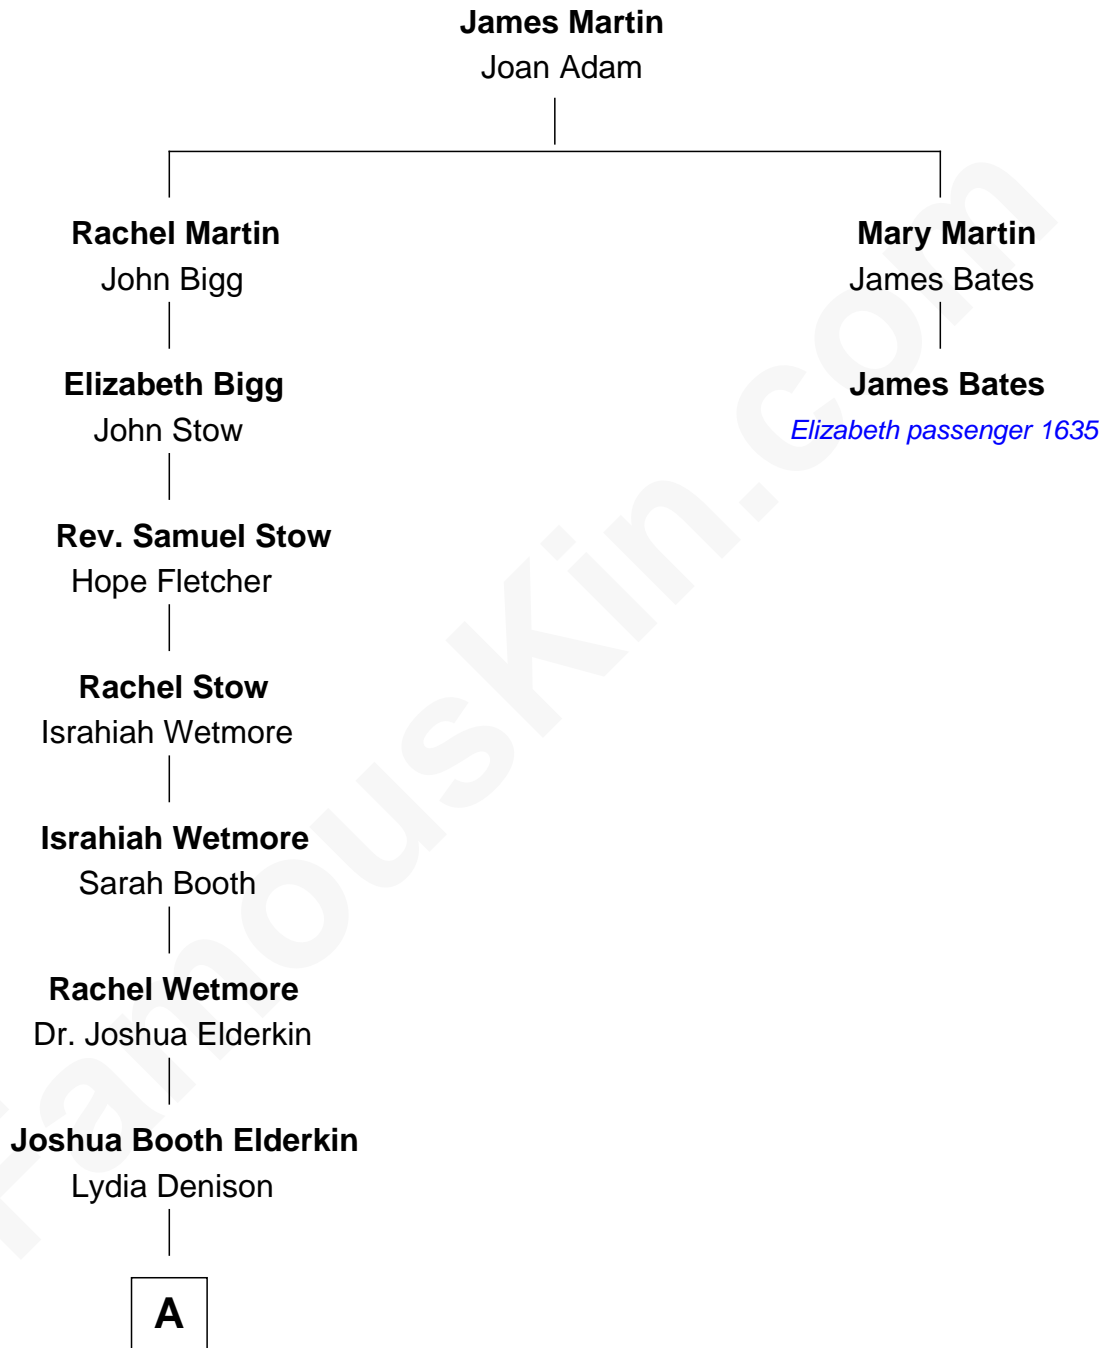

FamousKin.com Relationship Chart of

Dr. Peggy Whitson

NASA and Axiom Space Astronaut

1st cousin 12 times removed of

James Bates

(c1582 - 1655/6) Elizabeth passenger 1635

A

—
Joshua Booth Elderkin

Mary Goodwin

—
Mary Elderkin

Anthony Y. Johnston

—
John Wesley Johnston

Lavina Luther Beightol

—
Charles Wesley Johnston

Mabel Anna Garland

—
Wanda Pauline Johnston

Christien O. Walters

—
Beth Avalee Walters

Earl Keith Whitson

—
Dr. Peggy Whitson

NASA and Axiom Space Astronaut