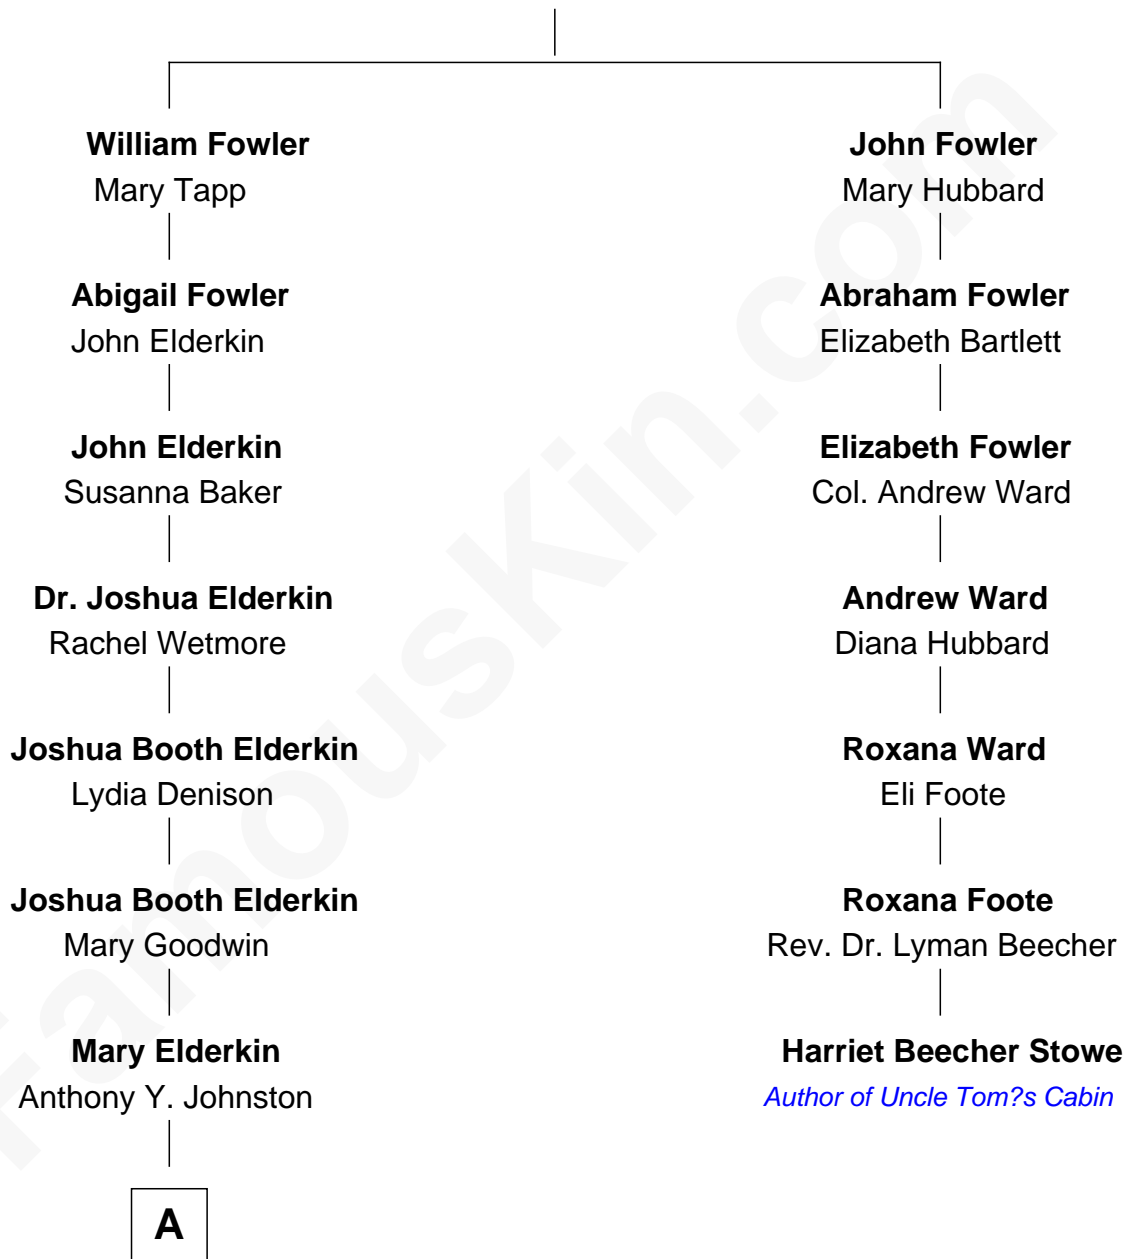

# FamousKin.com Relationship Chart of

**Dr. Peggy Whitson**

*NASA and Axiom Space Astronaut*

6th cousin 5 times removed of

**Harriet Beecher Stowe**

*Author of Uncle Tom's Cabin*

**William Fowler**

**A**

John Wesley Johnston

Lavina Luther Beightol

Charles Wesley Johnston

Mabel Anna Garland

Wanda Pauline Johnston

Christien O. Walters

Beth Avalee Walters

Earl Keith Whitson

**Dr. Peggy Whitson**

*NASA and Axiom Space Astronaut*

FamousKin.com