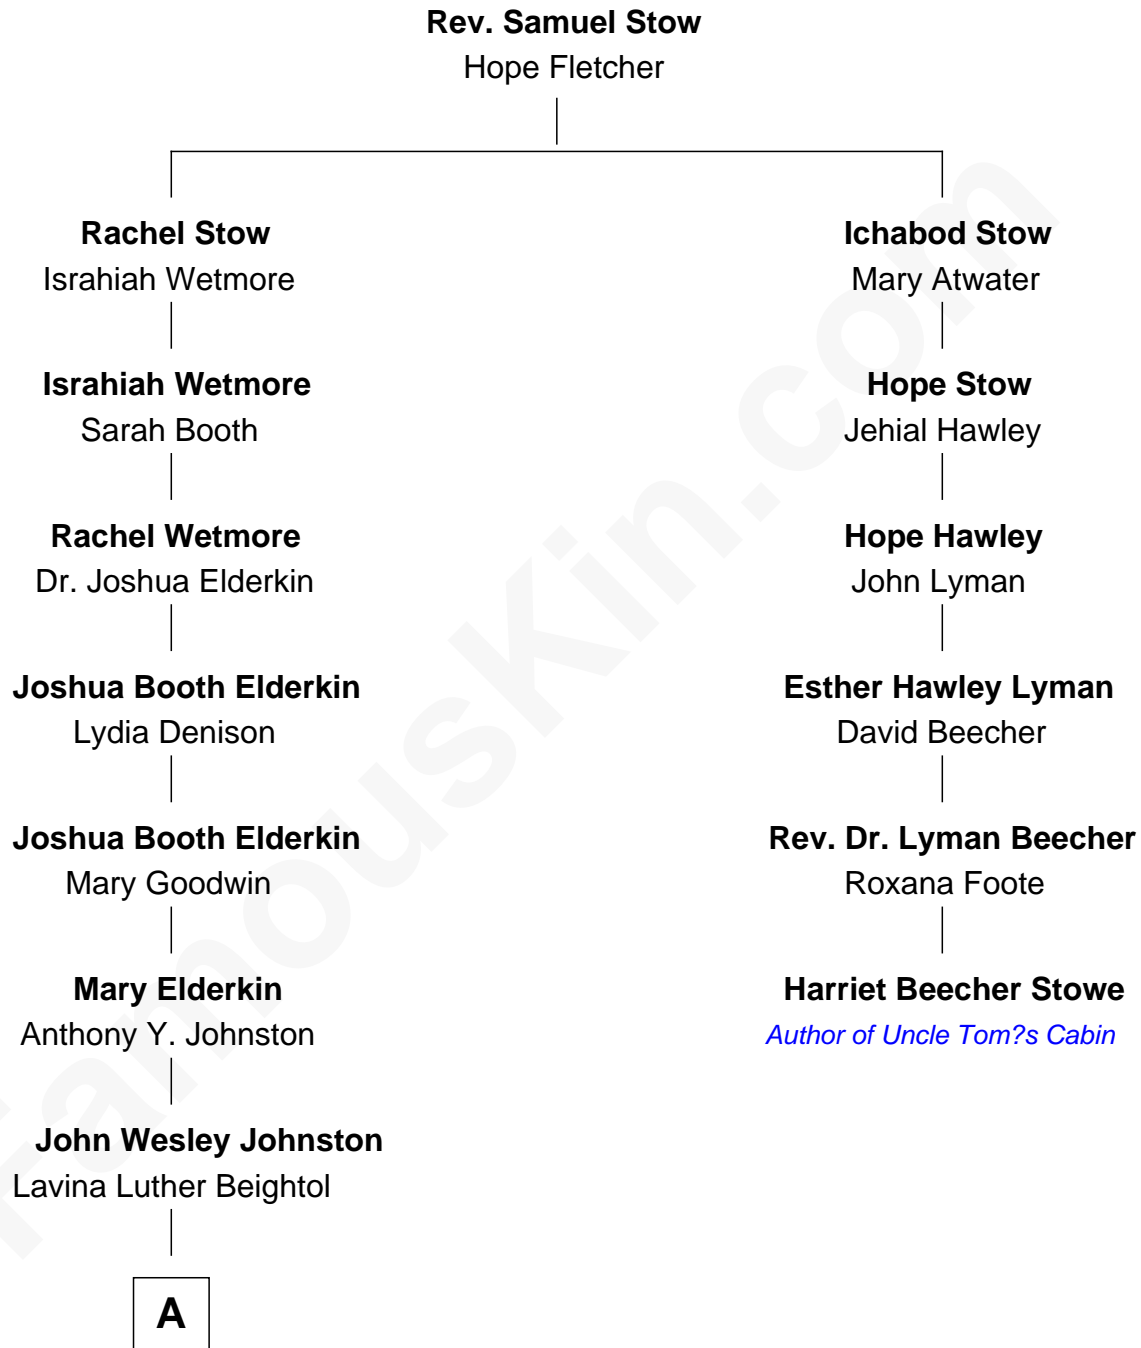

# FamousKin.com Relationship Chart of

**Dr. Peggy Whitson**

*NASA and Axiom Space Astronaut*

5th cousin 5 times removed of

**Harriet Beecher Stowe**

*Author of Uncle Tom's Cabin*

**A**

Charles Wesley Johnston

Mabel Anna Garland

Wanda Pauline Johnston

Christien O. Walters

Beth Avalee Walters

Earl Keith Whitson

**Dr. Peggy Whitson**

*NASA and Axiom Space Astronaut*

FamousKin.com