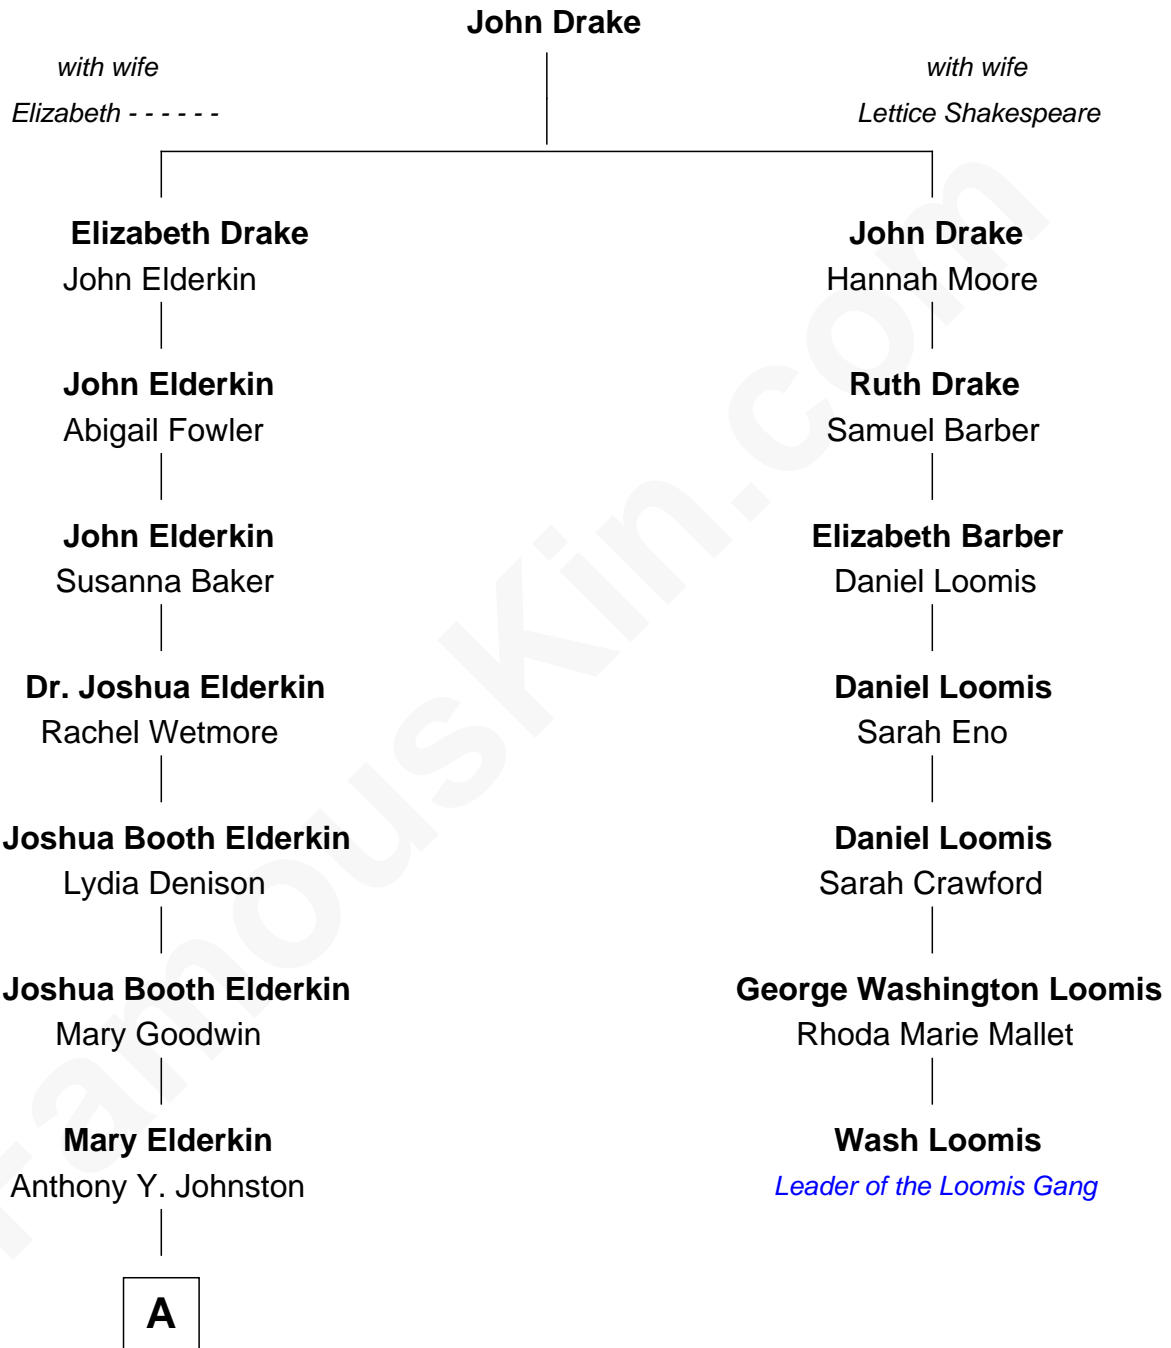

FamousKin.com Relationship Chart of

Dr. Peggy Whitson

NASA and Axiom Space Astronaut

6th cousin 5 times removed of

Wash Loomis

Leader of the Loomis Gang

A

John Wesley Johnston

Lavina Luther Beightol

Charles Wesley Johnston

Mabel Anna Garland

Wanda Pauline Johnston

Christien O. Walters

Beth Avalee Walters

Earl Keith Whitson

Dr. Peggy Whitson