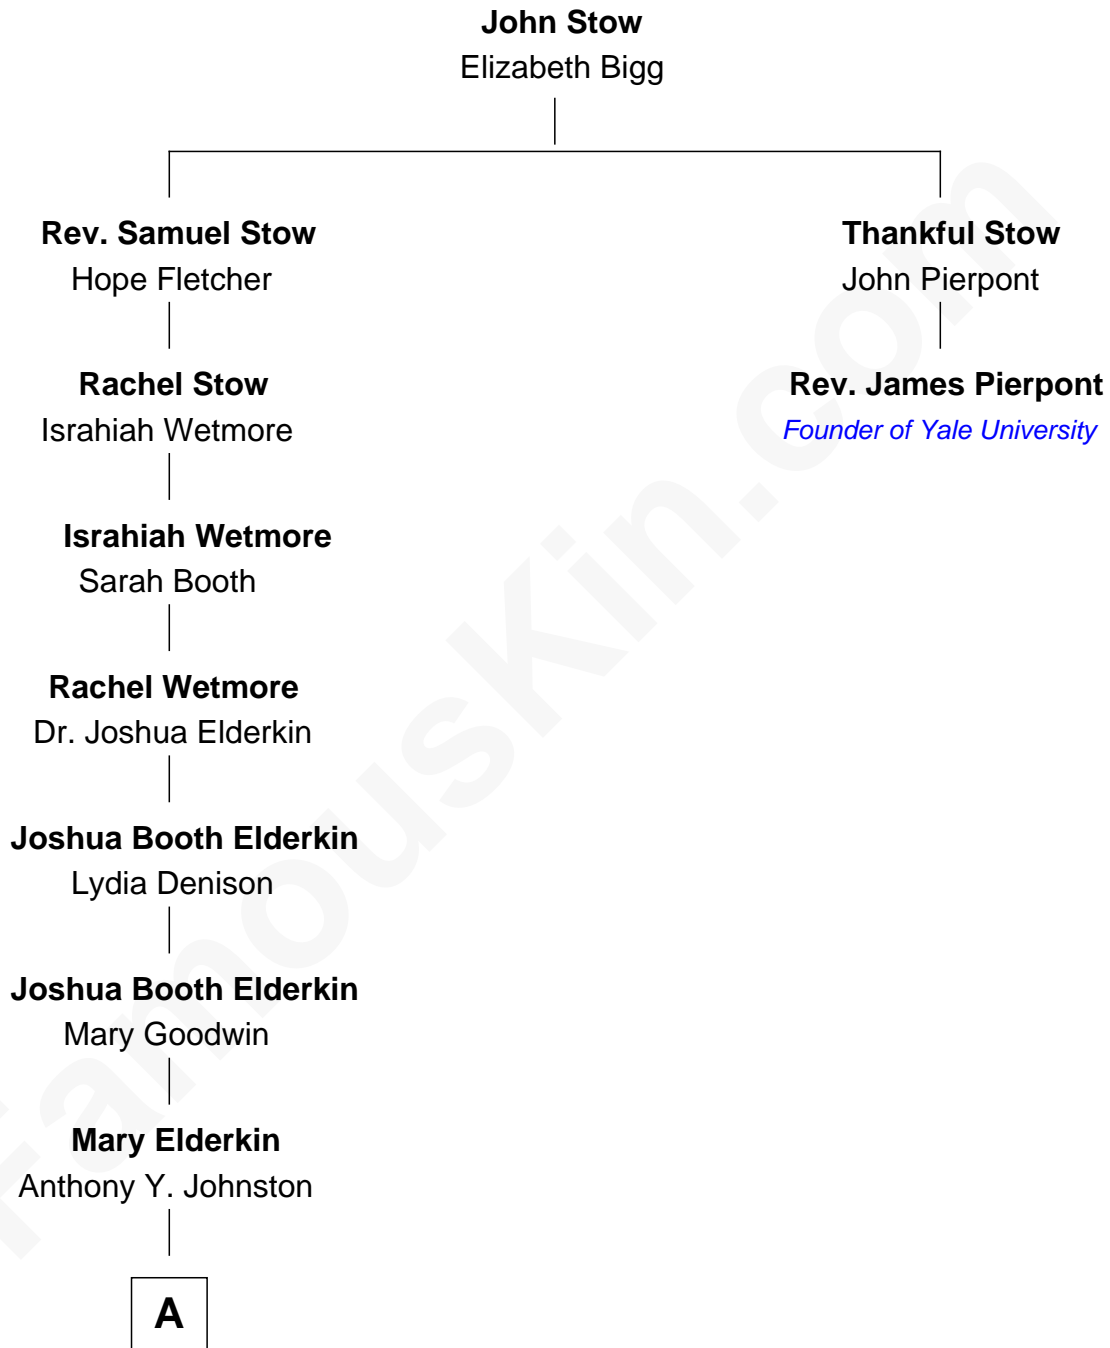

FamousKin.com Relationship Chart of

Dr. Peggy Whitson

NASA and Axiom Space Astronaut

1st cousin 10 times removed of

Rev. James Pierpont

Founder of Yale University

A

John Wesley Johnston

Lavina Luther Beightol

Charles Wesley Johnston

Mabel Anna Garland

Wanda Pauline Johnston

Christien O. Walters

Beth Avalee Walters

Earl Keith Whitson

Dr. Peggy Whitson