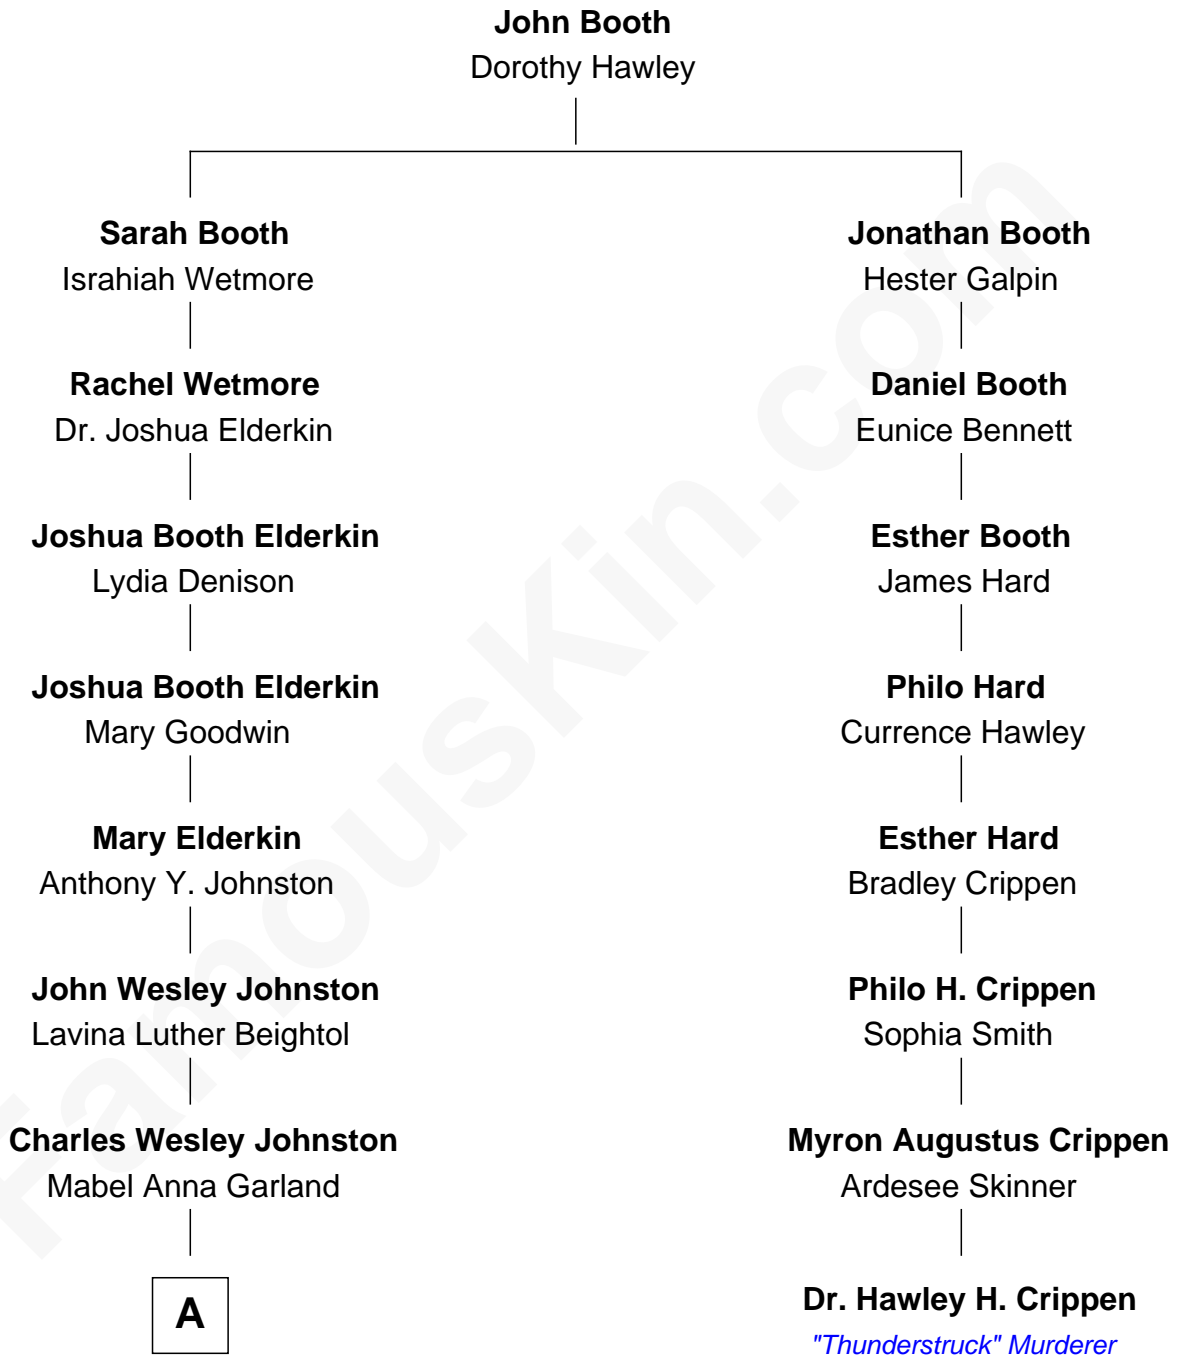

FamousKin.com Relationship Chart of

Dr. Peggy Whitson

NASA and Axiom Space Astronaut

7th cousin 2 times removed of

Dr. Hawley H. Crippen

Murderer in Erik Larson's "Thunderstruck"

A

Wanda Pauline Johnston

Christien O. Walters

Beth Avalee Walters

Earl Keith Whitson

Dr. Peggy Whitson

NASA and Axiom Space Astronaut

FamousKin.com