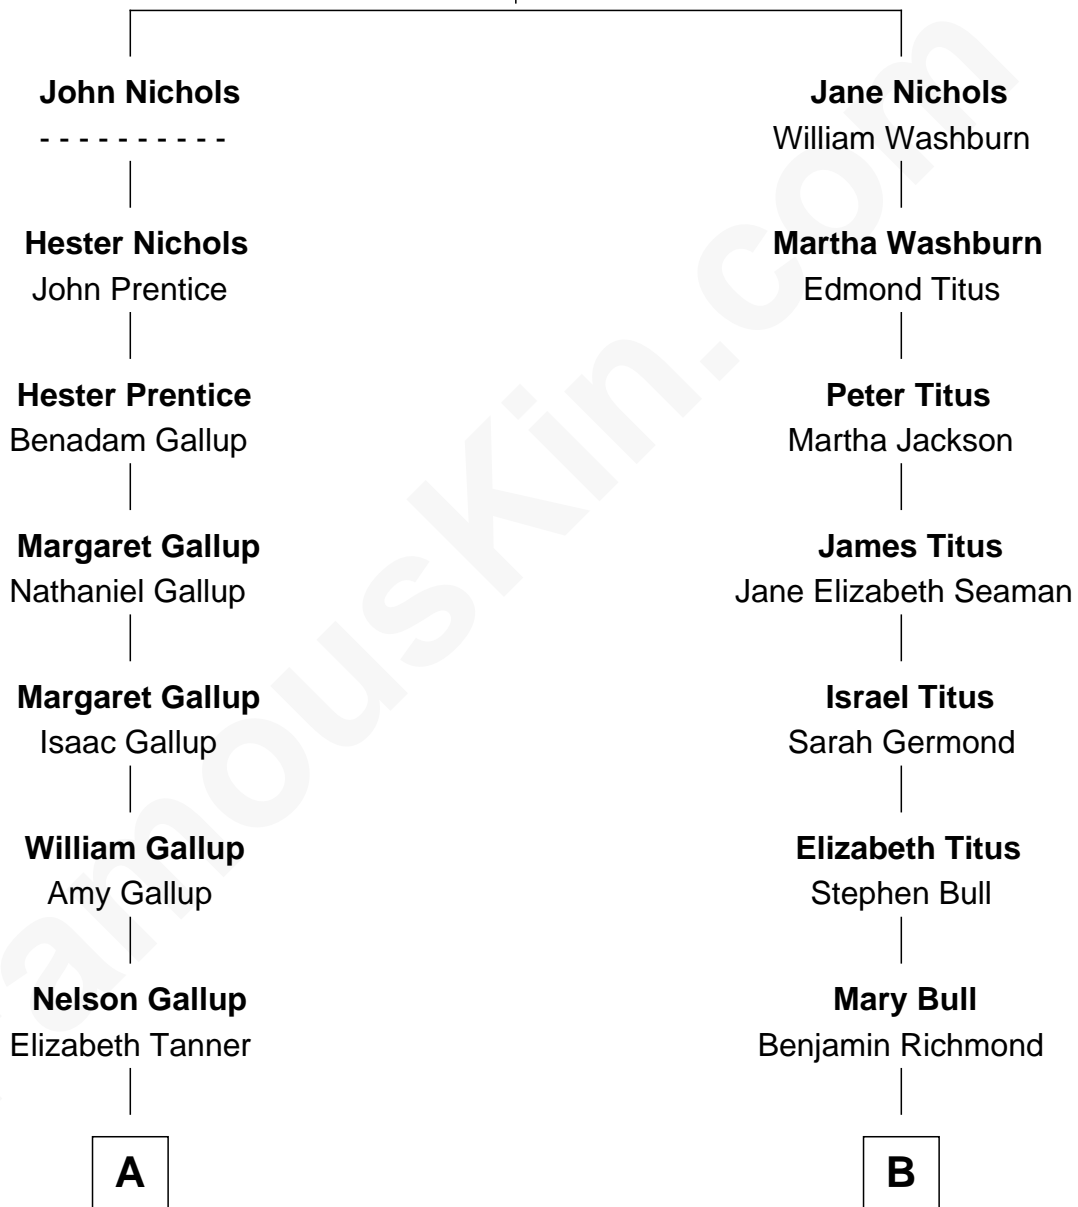

FamousKin.com Relationship Chart of

George Gallup

Inventor of the Gallup Poll

9th cousin 3 times removed of

Martha Plimpton

TV, Movie & Stage Actress

Francis Nichols
Frances Wimarke

A

John Nelson Gallup
Happy Kinnie Church

George Henry Gallup
Nettie Davenport

George Gallup
Inventor of the Gallup Poll

B

Killian Van Rensselaer Richmond
Emily Culver

Horace Culver Richmond
Winifred Ryan

Genevieve Winifred Richmond
William Reed Carradine