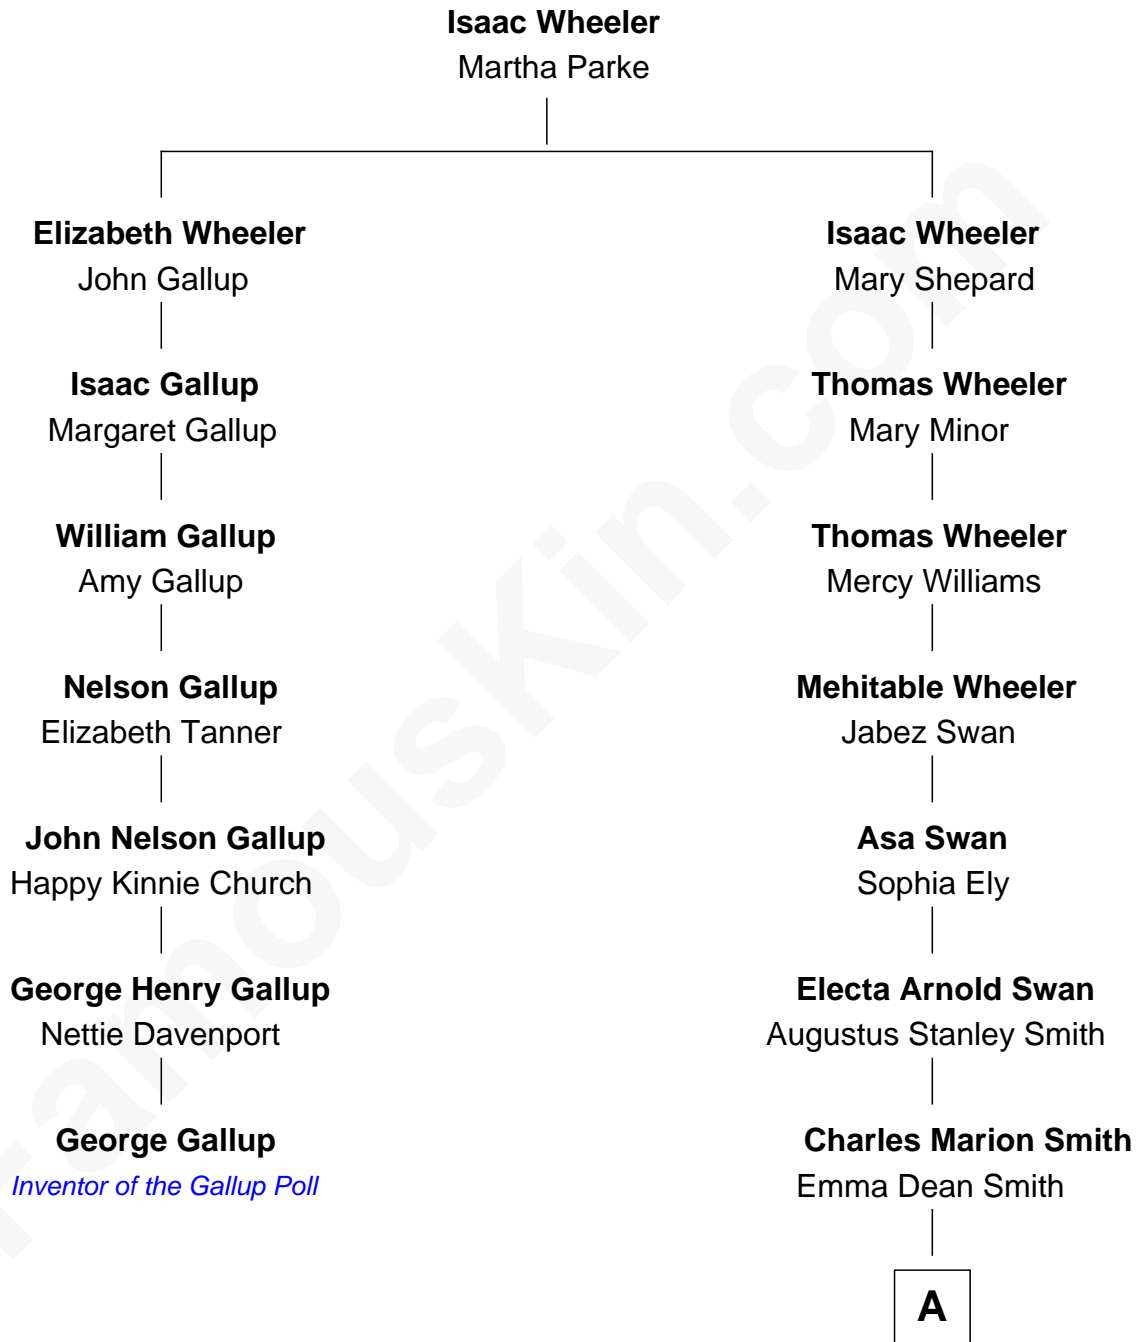

## Relationship Chart of

### George Gallup

*Inventor of the Gallup Poll*

6th cousin 4 times removed of

### Tammy Duckworth

*U.S. Senator from Illinois*

**A**

**Gurdon Robbins Smith**

Daisy Deane Amick

**Winnie Smith**

Joseph Frank Duckworth

**Franklin Garthwright Duckworth**