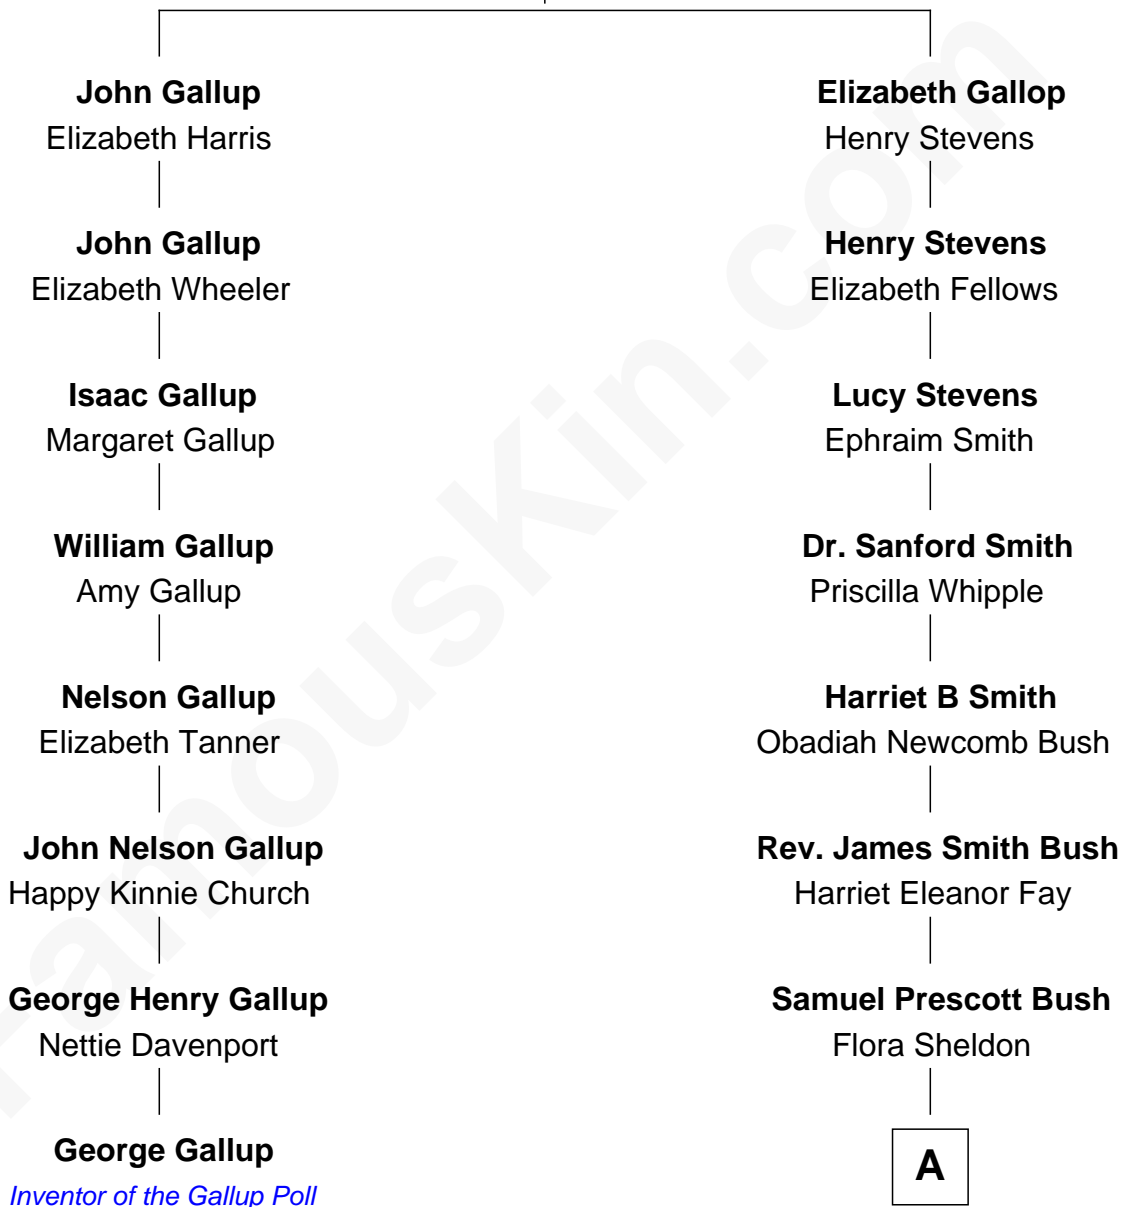

## Relationship Chart of

### George Gallup

*Inventor of the Gallup Poll*

7th cousin 2 times removed of

### Jonathan Bush

*Co-founder and CEO of athenahealth*

**John Gallop**  
Hannah Lake

**A**

—  
**Prescott Sheldon Bush**

Dorothy Wear Walker

—  
**Jonathan James Bush**

Josephine Colwell Bradley