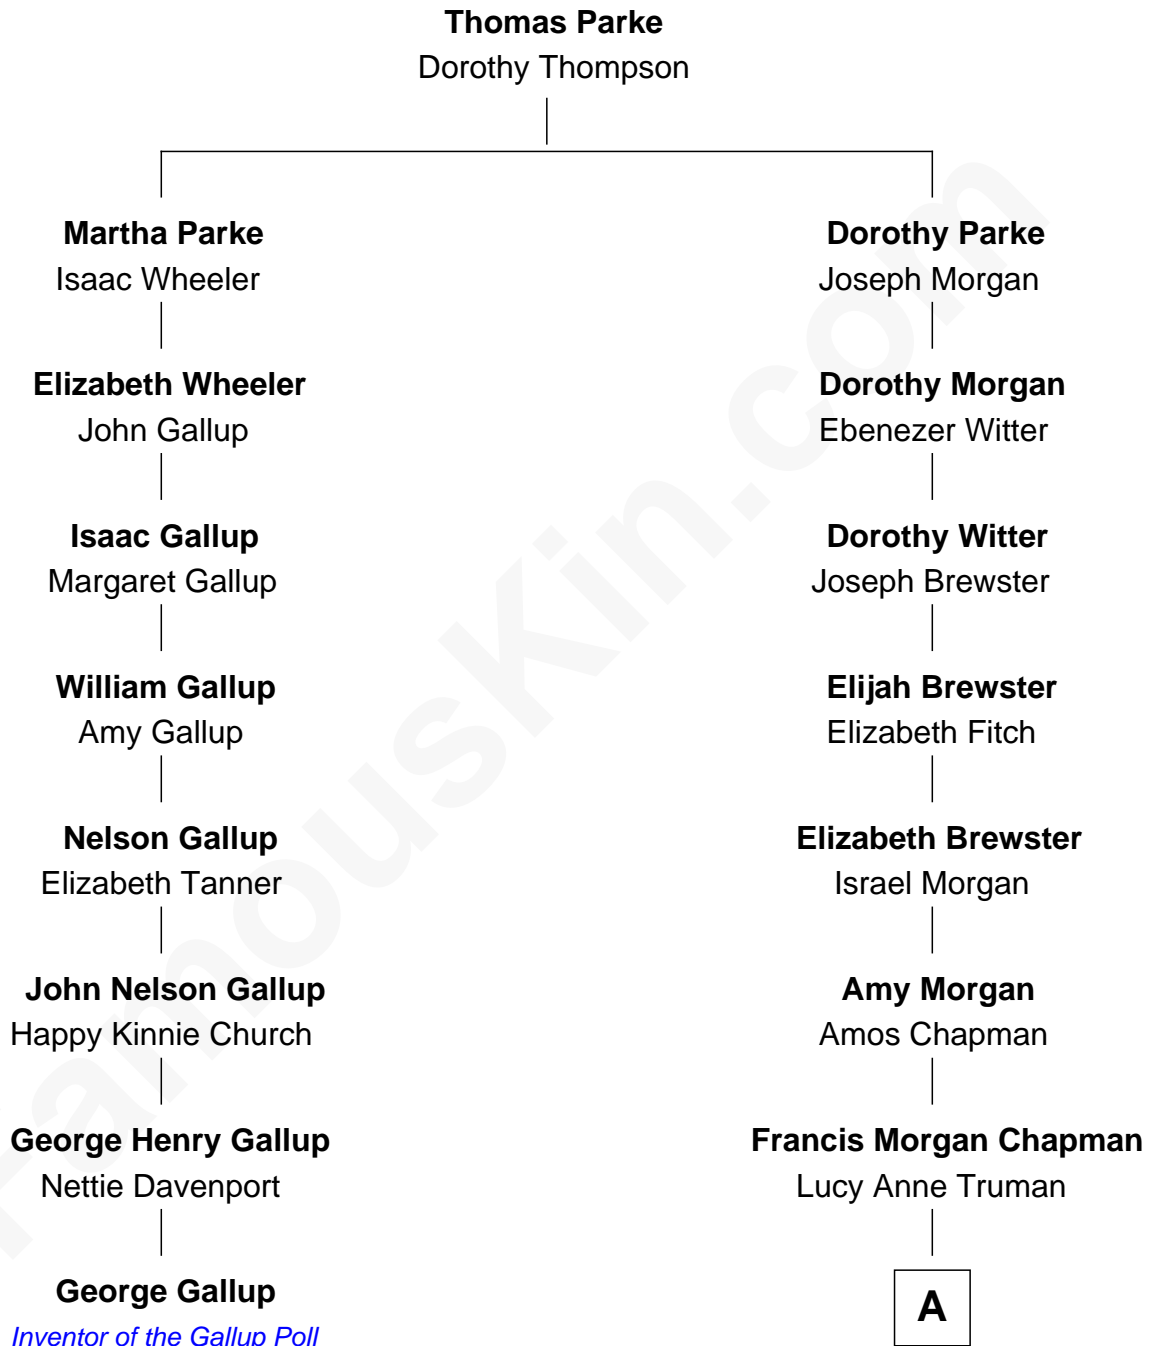

FamousKin.com

Relationship Chart of

George Gallup

Inventor of the Gallup Poll

7th cousin 2 times removed of

Nelson Rockefeller

41st U.S. Vice-President

A

Abby Pearce Truman Chapman

Nelson Wilmarth Aldrich

Abby Greene Aldrich

John Davison Rockefeller

Nelson Rockefeller

41st U.S. Vice-President

FamousKin.com